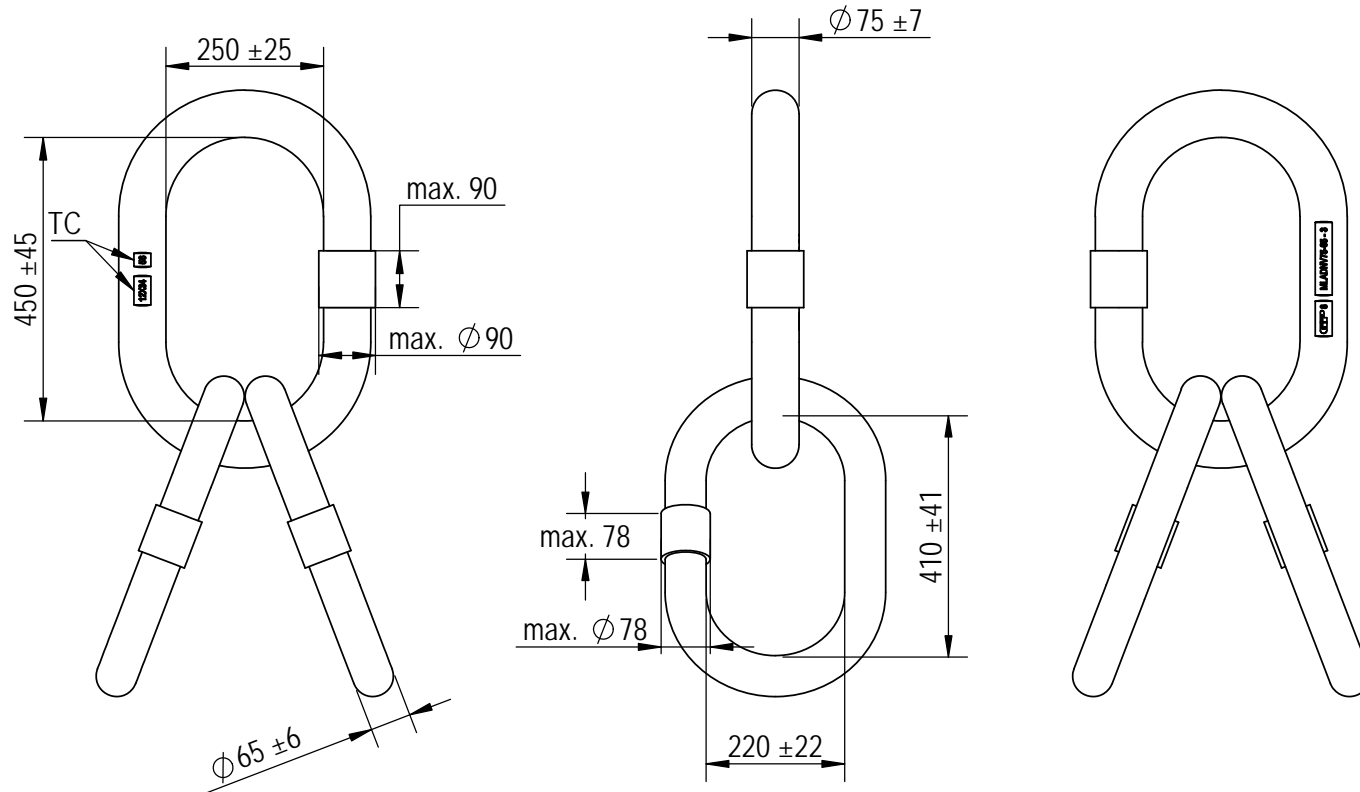

Green Pin® DNV Master Link Assembly, grade 8
 Group : P-6820
 Part : GPMLADNV75
 WLL : 100t

A	Marking updated	2022/1/1	DL
0	First Issue	2017-12-15	DL
Rev.	Description	Date	Drawn
Copyright by Van Beest B.V. moreover this document is the property of Van Beest B.V. This document or any part of it may neither be made known, copied or multiplied, nor used for any purpose other than that for which it is specifically furnished, without the prior written consent of Van Beest B.V.			
Title Green Pin® DNV Master Link Assembly, grade 8 DNV 2.7-1, EN 12079-2 and EN 1677-4		Remark P-6820 GPMLADNV75	

Green Pin®
 P.O. Box 57, 3360 AB Sliedrecht (The Netherlands)
 Industrieweg 6, 3361 HJ Sliedrecht
 Tel. +31(0)184-413300 www.greenpin.com

Format	A4	
Scale	1:12	
Drawing number		Rev.
7475		A