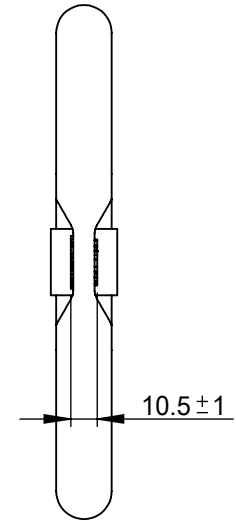

Green Pin® Master Link S/S-GR5

Group : MSI

Part : GPMS22I

WLL : 3.2t

0	First Issue	2019-3-8	R.CH
Rev.	Description	Date	Drawn
Copyright by Van Beest B.V. moreover this document is the property of Van Beest B.V. This document or any part of it may neither be made known, copied or multiplied, nor used for any purpose other than that for which it is specifically furnished, without the prior written consent of Van Beest B.V.			
Title Green Pin® Master Link S/S-GR5		Remark MSI GPMS22I	

P.O. Box 57, 3360 AB Sliedrecht (The Netherlands)
Industrieweg 6, 3361 HJ Sliedrecht
Tel. +31(0)184-413300 www.greenpin.com

Format	A4	
Scale	1:3	
Drawing number	5738	Rev.
		0

We reserve the right to make amendments on specifications in this drawing without prior notification.