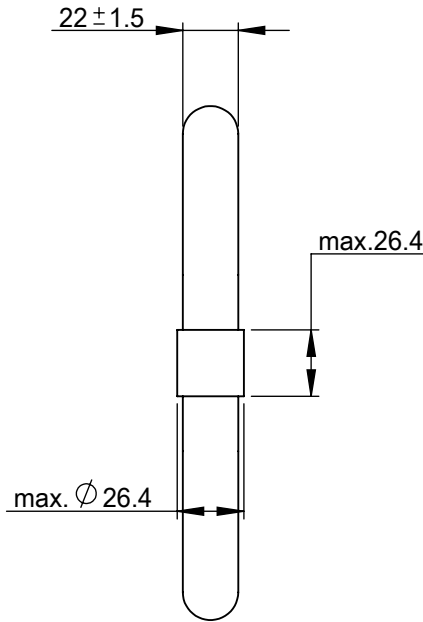

Green Pin® Master Link S/S-GR5

Group : MSI

Part : GPMS22I

WLL : 3.2t

0	First Issue	2019-3-8	R.CH
Rev.	Description	Date	Drawn
Copyright by Van Beest B.V. moreover this document is the property of Van Beest B.V. This document or any part of it may neither be made known, copied or multiplied, nor used for any purpose other than that for which it is specifically furnished, without the prior written consent of Van Beest B.V.			
Title Green Pin® Master Link S/S-GR5		Remark MSI GPMS22I	

P.O. Box 57, 3360 AB Sliedrecht (The Netherlands)
Industrieweg 6, 3361 HJ Sliedrecht
Tel. +31(0)184-413300 www.greenpin.com

Format	A4	
Scale	1:3	
Drawing number	5738	Rev.
		0

We reserve the right to make amendments on specifications in this drawing without prior notification.