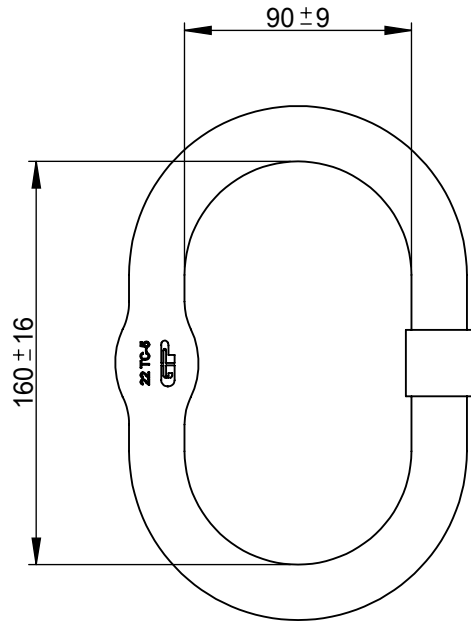

Green Pin® Master Link S/S-GR5

Group : MSI

Part : GPMS22I

WLL : 3.2t

0	First Issue	2019-3-8	R.CH
Rev.	Description	Date	Drawn
Copyright by Van Beest B.V. moreover this document is the property of Van Beest B.V. This document or any part of it may neither be made known, copied or multiplied, nor used for any purpose other than that for which it is specifically furnished, without the prior written consent of Van Beest B.V.			
Title Green Pin® Master Link S/S-GR5		Remark MSI GPMS22I	

P.O. Box 57, 3360 AB Sliedrecht (The Netherlands)
Industrieweg 6, 3361 HJ Sliedrecht
Tel. +31(0)184-413300 www.greenpin.com

Format	A4	
Scale	1:3	
Drawing number	5738	Rev.
		0

We reserve the right to make amendments on specifications in this drawing without prior notification.