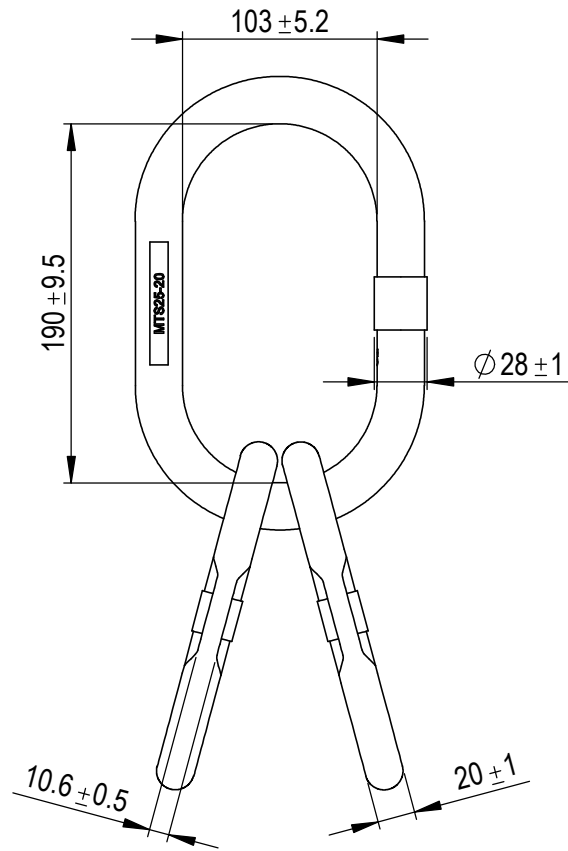

Green Pin® Master Link Assembly En1677-4 GR8

Group : MTS

Part : GPMTS25

WLL : 8.5t

Rev.	Description	Date	Drawn
A	Modify the marking	2021-3-31	R.CH
0	First Issue	2015-3-1	R.CH

Copyright by Van Beest B.V. moreover this document is the property of Van Beest B.V. This document or any part of it may neither be made known, copied or multiplied, nor used for any purpose other than that for which it is specifically furnished, without the prior written consent of Van Beest B.V.

Title Green Pin® Master Link Assembly En1677-4 GR8  
 Remark MTS GPMTS25

P.O. Box 57, 3360 AB Sliedrecht  
 (The Netherlands)  
 Industrieweg 6, 3361 HJ Sliedrecht  
 Tel. +31(0)184-413300 www.vanbeest.nl

Format	A4	
Scale	1:4	
Drawing number	5753	Rev. A

We reserve the right to make amendments on specifications in this drawing without prior notification.