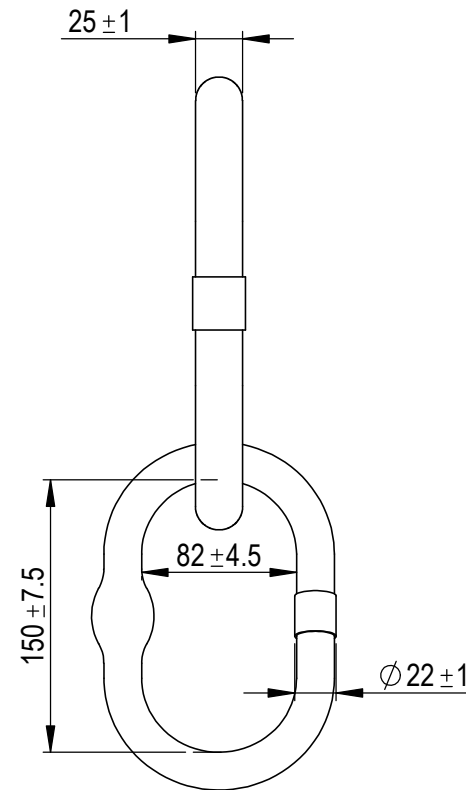

Green Pin® Master Link Assembly En1677-4 GR8

Group : MTS

Part : GPMTS25

WLL : 8.5t

Rev.	Description	Date	Drawn
A	Modify the marking	2021-3-31	R.CH
0	First Issue	2015-3-1	R.CH

Copyright by Van Beest B.V. moreover this document is the property of Van Beest B.V. This document or any part of it may neither be made known, copied or multiplied, nor used for any purpose other than that for which it is specifically furnished, without the prior written consent of Van Beest B.V.

Title Green Pin® Master Link Assembly En1677-4 GR8  
 Remark MTS GPMTS25

P.O. Box 57, 3360 AB Sliedrecht  
 (The Netherlands)  
 Industrieweg 6, 3361 HJ Sliedrecht  
 Tel. +31(0)184-413300 www.vanbeest.nl

Format	A4	
Scale	1:4	
Drawing number	5753	Rev. A

We reserve the right to make amendments on specifications in this drawing without prior notification.