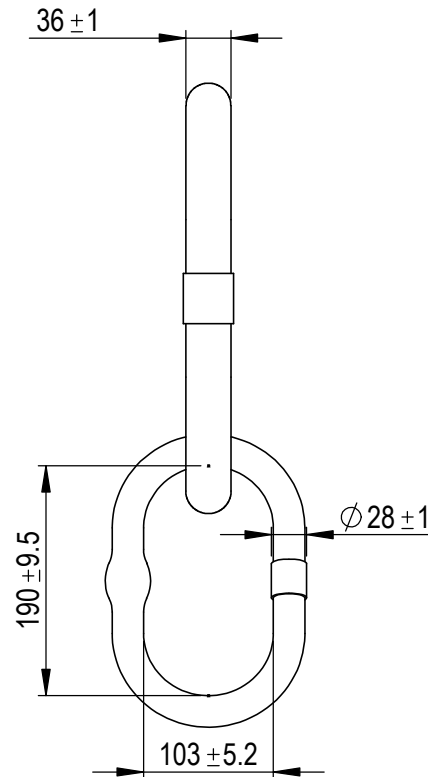

Green Pin® Master Link Assembly En1677-4 GR8

Group : MTS

Part : GPMTS36

WLL : 17t

Rev.	Description	Date	Drawn
A	Modify the marking	2021-3-31	R.CH
0	First Issue	2015-3-1	R.CH

Copyright by Van Beest B.V. moreover this document is the property of Van Beest B.V. This document or any part of it may neither be made known, copied or multiplied, nor used for any purpose other than that for which it is specifically furnished, without the prior written consent of Van Beest B.V.

Title Green Pin® Master Link Assembly En1677-4 GR8

Remark
MTS
GPMTS36

VAN BEEST 

P.O. Box 57, 3360 AB Sliedrecht
(The Netherlands)
Industrieweg 6, 3361 HJ Sliedrecht
Tel. +31(0)184-413300 www.vanbeest.nl

Format A4
Scale 1:6

Drawing number 5756
Rev. A

We reserve the right to make amendments on specifications in this drawing without prior notification.