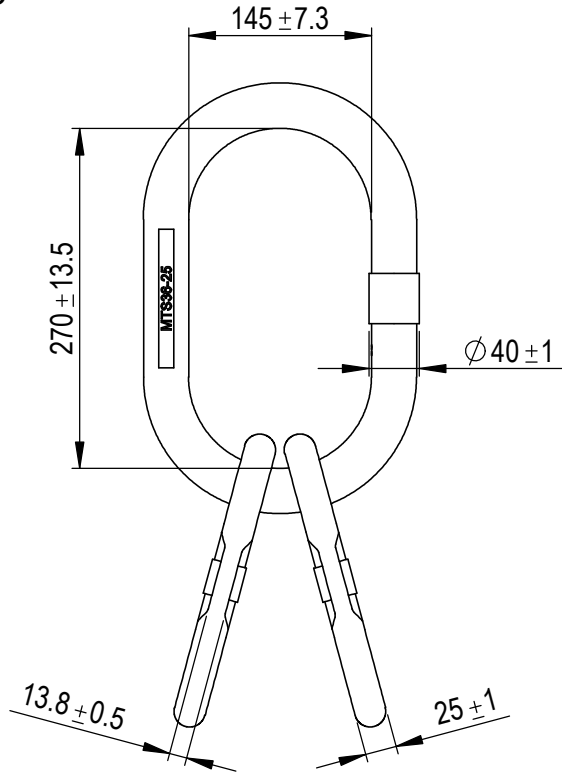

Green Pin® Master Link Assembly En1677-4 GR8

Group : MTS

Part : GPMTS36

WLL : 17t

Rev.	Description	Date	Drawn
A	Modify the marking	2021-3-31	R.CH
0	First Issue	2015-3-1	R.CH

Copyright by Van Beest B.V. moreover this document is the property of Van Beest B.V. This document or any part of it may neither be made known, copied or multiplied, nor used for any purpose other than that for which it is specifically furnished, without the prior written consent of Van Beest B.V.

Title Green Pin® Master Link Assembly En1677-4 GR8

Remark
MTS
GPMTS36

VAN BEEST 

P.O. Box 57, 3360 AB Sliedrecht
(The Netherlands)
Industrieweg 6, 3361 HJ Sliedrecht
Tel. +31(0)184-413300 www.vanbeest.nl

Format A4
Scale 1:6

Drawing number 5756
Rev. A

We reserve the right to make amendments on specifications in this drawing without prior notification.