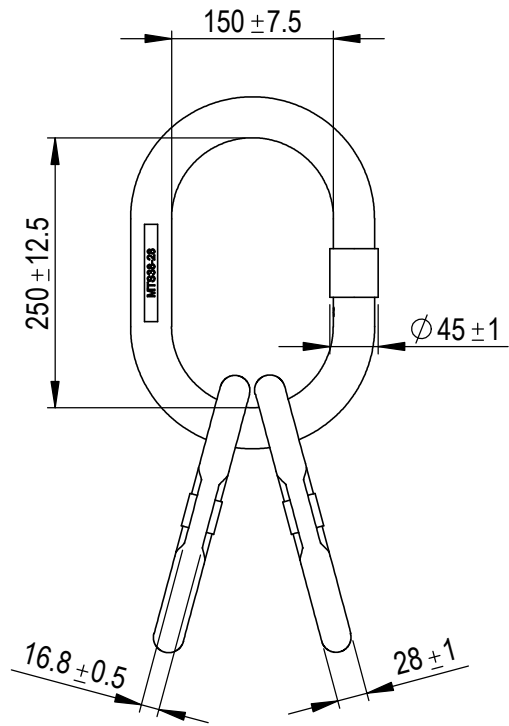

Green Pin® Master Link Assembly En1677-4 GR8

Group : MTS

Part : GPMTS38

WLL : 20.8t

Rev.	Description	Date	Drawn
A	Modify the marking	2021-3-31	R.CH
0	First Issue	2015-3-1	R.CH

Copyright by Van Beest B.V. moreover this document is the property of Van Beest B.V. This document or any part of it may neither be made known, copied or multiplied, nor used for any purpose other than that for which it is specifically furnished, without the prior written consent of Van Beest B.V.

Title Green Pin® Master Link Assembly En1677-4 GR8

Remark
MTS
GPMTS38

VAN BEEST 

P.O. Box 57, 3360 AB Sliedrecht
(The Netherlands)
Industrieweg 6, 3361 HJ Sliedrecht
Tel. +31(0)184-413300 www.vanbeest.nl

Format	A4		
Scale	1:7		
Drawing number	5757	Rev.	A

We reserve the right to make amendments on specifications in this drawing without prior notification.