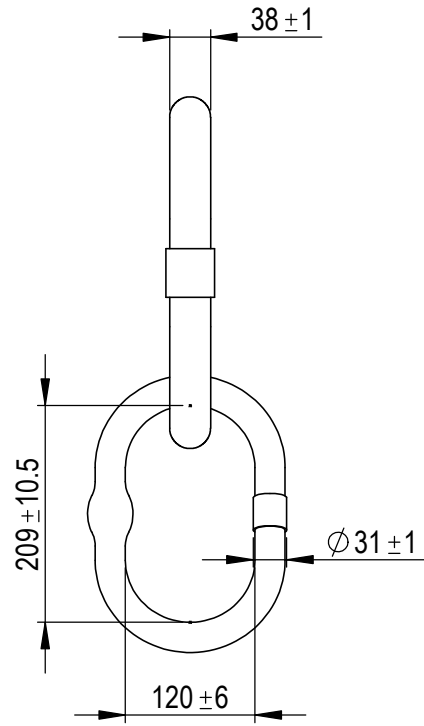

Green Pin® Master Link Assembly En1677-4 GR8

Group : MTS

Part : GPMTS38

WLL : 20.8t

Rev.	Description	Date	Drawn
A	Modify the marking	2021-3-31	R.CH
0	First Issue	2015-3-1	R.CH

Copyright by Van Beest B.V. moreover this document is the property of Van Beest B.V. This document or any part of it may neither be made known, copied or multiplied, nor used for any purpose other than that for which it is specifically furnished, without the prior written consent of Van Beest B.V.

Title Green Pin® Master Link Assembly En1677-4 GR8

Remark
MTS
GPMTS38

VAN BEEST 

P.O. Box 57, 3360 AB Sliedrecht
(The Netherlands)
Industrieweg 6, 3361 HJ Sliedrecht
Tel. +31(0)184-413300 www.vanbeest.nl

Format	A4		
Scale	1:7		
Drawing number	5757	Rev.	A

We reserve the right to make amendments on specifications in this drawing without prior notification.