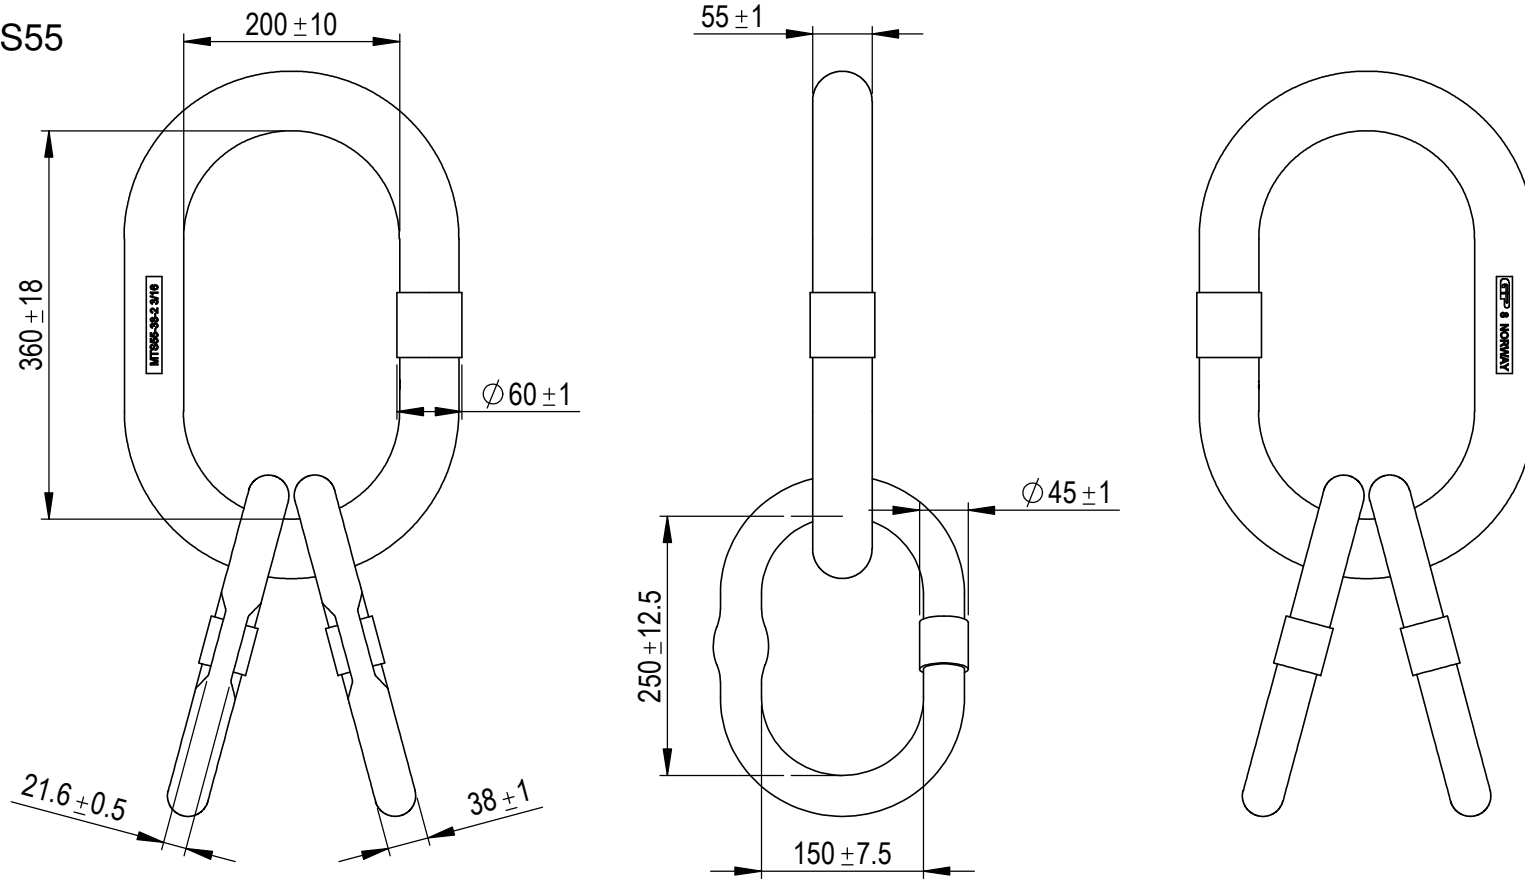

Green Pin® Master Link Assembly En1677-4 GR8

Group : MTS

Part : GPMTS55

WLL : 50t

Rev.	Description	Date	Drawn
A	Modify the marking	2021-3-31	R.CH
0	First Issue	2015-3-1	R.CH

Copyright by Van Beest B.V. moreover this document is the property of Van Beest B.V. This document or any part of it may neither be made known, copied or multiplied, nor used for any purpose other than that for which it is specifically furnished, without the prior written consent of Van Beest B.V.

Title Green Pin® Master Link Assembly En1677-4 GR8

Remark
MTS
GPMTS55

VAN BEEST 

P.O. Box 57, 3360 AB Sliedrecht
(The Netherlands)
Industrieweg 6, 3361 HJ Sliedrecht
Tel. +31(0)184-413300 www.vanbeest.nl

Format	A4		
Scale	1:7		
Drawing number	5760	Rev.	A

We reserve the right to make amendments on specifications in this drawing without prior notification.