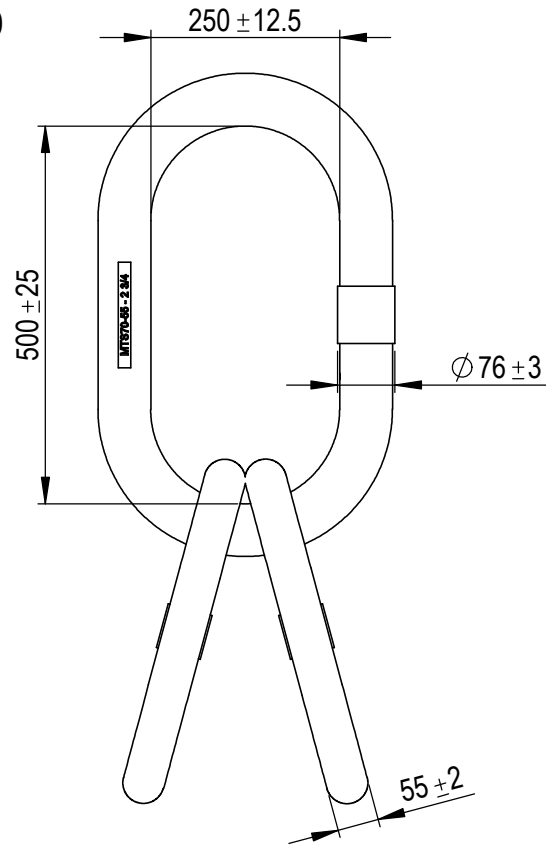

Green Pin® Master Link Assembly En1677-4 GR8

Group : MTS

Part : GPMTS70

WLL : 80t

Rev.	Description	Date	Drawn
A	Modify the marking	2021-3-31	R.CH
0	First Issue	2015-3-1	R.CH

Copyright by Van Beest B.V. moreover this document is the property of Van Beest B.V. This document or any part of it may neither be made known, copied or multiplied, nor used for any purpose other than that for which it is specifically furnished, without the prior written consent of Van Beest B.V.

Title Green Pin® Master Link Assembly En1677-4 GR8

Remark
MTS
GPMTS70

P.O. Box 57, 3360 AB Sliedrecht
(The Netherlands)
Industrieweg 6, 3361 HJ Sliedrecht
Tel. +31 (0)184-413300 www.vanbeest.nl

Format	A4	
Scale	1:10	
Drawing number	5762	Rev. A