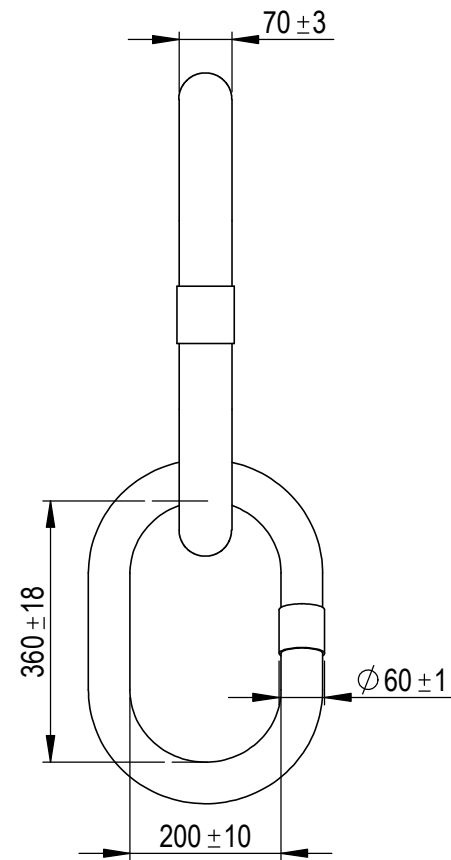

Green Pin® Master Link Assembly En1677-4 GR8

Group : MTS

Part : GPMTS70

WLL : 80t

Rev.	Description	Date	Drawn
A	Modify the marking	2021-3-31	R.CH
0	First Issue	2015-3-1	R.CH

Copyright by Van Beest B.V. moreover this document is the property of Van Beest B.V. This document or any part of it may neither be made known, copied or multiplied, nor used for any purpose other than that for which it is specifically furnished, without the prior written consent of Van Beest B.V.

Title Green Pin® Master Link Assembly En1677-4 GR8

Remark
MTS
GPMTS70

P.O. Box 57, 3360 AB Sliedrecht
(The Netherlands)
Industrieweg 6, 3361 HJ Sliedrecht
Tel. +31 (0)184-413300 www.vanbeest.nl

Format	A4	
Scale	1:10	
Drawing number	5762	Rev. A