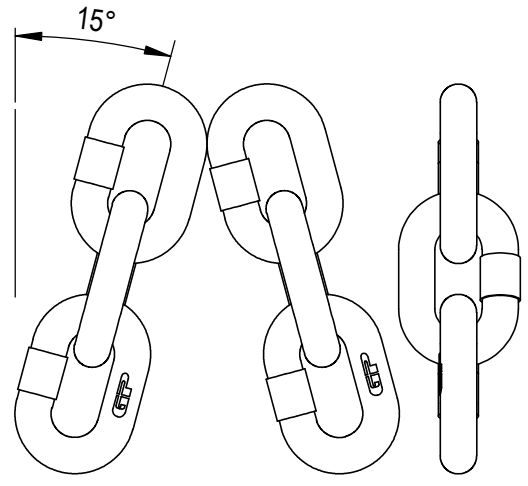

Rev.	Description	Date	Drawn
A	Add the GP logo marking	2019-8-7	R.CH
0	First Issue	2017-12-15	R.CH

Copyright by Van Beest B.V. moreover this document is the property of Van Beest B.V. This document or any part of it may neither be made known, copied or multiplied, nor used for any purpose other than that for which it is specifically furnished, without the prior written consent of Van Beest B.V.

Title **Green Pin® Lifting Chain GR10** Remark
UCHAIN
GPUCHAIN6