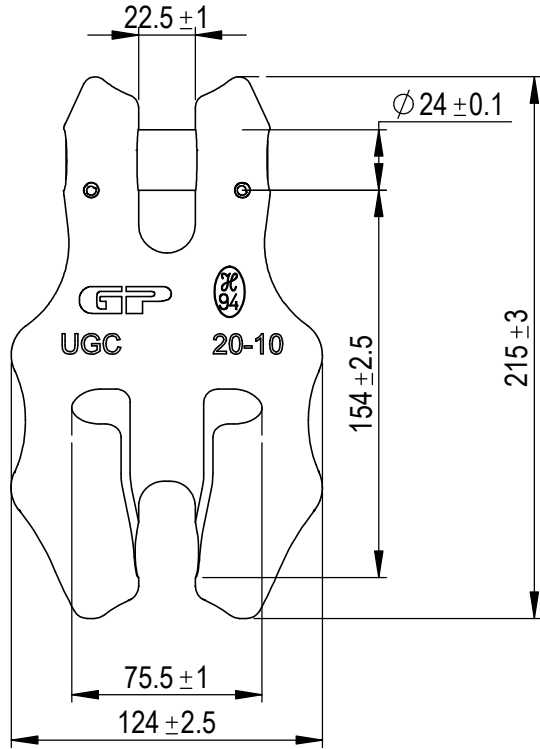

Green Pin® Shortening Clutch GR10
 Group : UGC
 Part : GPUGC20
 WLL : 16t

Rev.	Description	Date	Drawn
0	First Issue	2019-7-22	R.CH
Copyright by Van Beest B.V. moreover this document is the property of Van Beest B.V. This document or any part of it may neither be made known, copied or multiplied, nor used for any purpose other than that for which it is specifically furnished, without the prior written consent of Van Beest B.V.			
Title Green Pin® Shortening Clutch GR10		Remark UGC GPUGC20	

P.O. Box 57, 3360 AB Sliedrecht (The Netherlands)
 Industrieweg 6, 3361 HJ Sliedrecht
 Tel. +31(0)184-413300 www.greenpin.com

Format	A4	
Scale	1:3	
Drawing number	7550	Rev. 0

We reserve the right to make amendments on specifications in this drawing without prior notification.