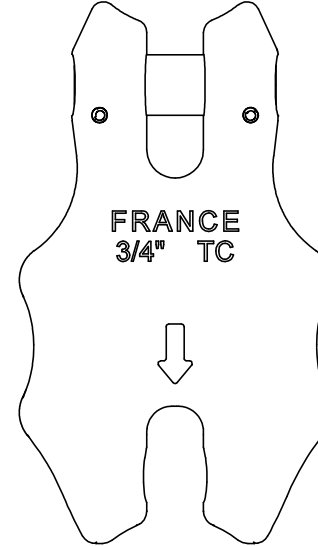

Green Pin® Shortening Clutch GR10
 Group : UGC
 Part : GPUGC20
 WLL : 16t

Rev.	Description	Date	Drawn
0	First Issue	2019-7-22	R.CH
Copyright by Van Beest B.V. moreover this document is the property of Van Beest B.V. This document or any part of it may neither be made known, copied or multiplied, nor used for any purpose other than that for which it is specifically furnished, without the prior written consent of Van Beest B.V.			
Title Green Pin® Shortening Clutch GR10		Remark UGC GPUGC20	

P.O. Box 57, 3360 AB Sliedrecht (The Netherlands)
 Industrieweg 6, 3361 HJ Sliedrecht
 Tel. +31(0)184-413300 www.greenpin.com

Format	A4	
Scale	1:3	
Drawing number	7550	Rev. 0

We reserve the right to make amendments on specifications in this drawing without prior notification.