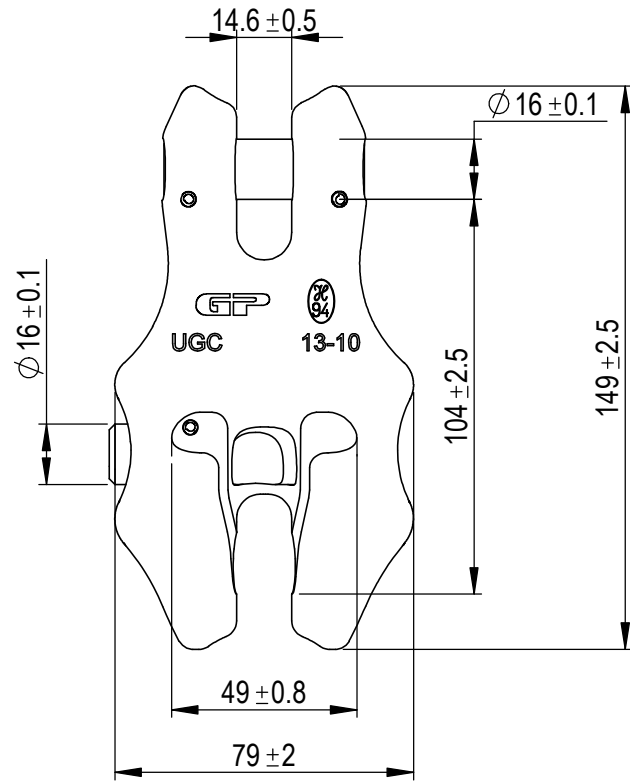

Green Pin® Shortening Clutch with lock GR10  
 Group : UGCV  
 Part : GPUGCV13  
 WLL : 6.8t

Rev.	Description	Date	Drawn
0	First Issue	2019-7-31	R.CH
Copyright by Van Beest B.V. moreover this document is the property of Van Beest B.V. This document or any part of it may neither be made known, copied or multiplied, nor used for any purpose other than that for which it is specifically furnished, without the prior written consent of Van Beest B.V.			
Title Green Pin® Shortening Clutch with lock GR10		Remark UGCV GPUGCV13	

P.O. Box 57, 3360 AB Sliedrecht (The Netherlands)  
 Industrieweg 6, 3361 HJ Sliedrecht  
 Tel. +31(0)184-413300 www.greenpin.com

Format	A4	
Scale	1:2	
Drawing number	7563	Rev.
		0

We reserve the right to make amendments on specifications in this drawing without prior notification.