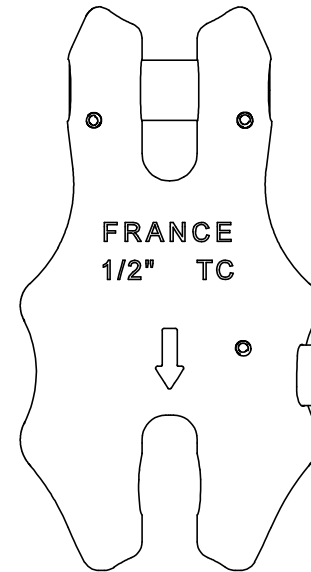

Green Pin® Shortening Clutch with lock GR10  
 Group : UGCV  
 Part : GPUGCV13  
 WLL : 6.8t

Rev.	Description	Date	Drawn
0	First Issue	2019-7-31	R.CH
Copyright by Van Beest B.V. moreover this document is the property of Van Beest B.V. This document or any part of it may neither be made known, copied or multiplied, nor used for any purpose other than that for which it is specifically furnished, without the prior written consent of Van Beest B.V.			
Title Green Pin® Shortening Clutch with lock GR10		Remark UGCV GPUGCV13	

P.O. Box 57, 3360 AB Sliedrecht (The Netherlands)  
 Industrieweg 6, 3361 HJ Sliedrecht  
 Tel. +31(0)184-413300 www.greenpin.com

Format	A4	
Scale	1:2	
Drawing number	7563	Rev.
		0

We reserve the right to make amendments on specifications in this drawing without prior notification.