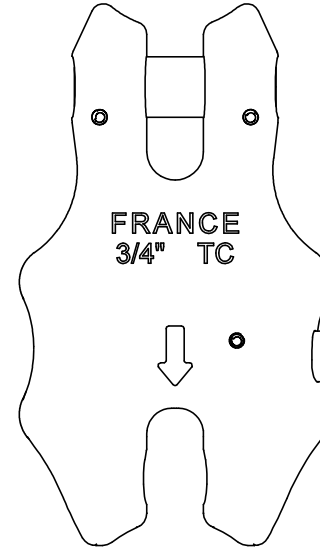

Green Pin® Shortening Clutch with lock GR10
 Group : UGCV
 Part : GPUGCV20
 WLL : 16t

Rev.	Description	Date	Drawn
0	First Issue	2019-7-31	R.CH
Copyright by Van Beest B.V. moreover this document is the property of Van Beest B.V. This document or any part of it may neither be made known, copied or multiplied, nor used for any purpose other than that for which it is specifically furnished, without the prior written consent of Van Beest B.V.			
Title Green Pin® Shortening Clutch with lock GR10		Remark UGCV GPUGCV20	

P.O. Box 57, 3360 AB Sliedrecht (The Netherlands)
 Industrieweg 6, 3361 HJ Sliedrecht
 Tel. +31(0)184-413300 www.greenpin.com

Format	A4	
Scale	1:3	
Drawing number	7565	Rev.
		0

We reserve the right to make amendments on specifications in this drawing without prior notification.