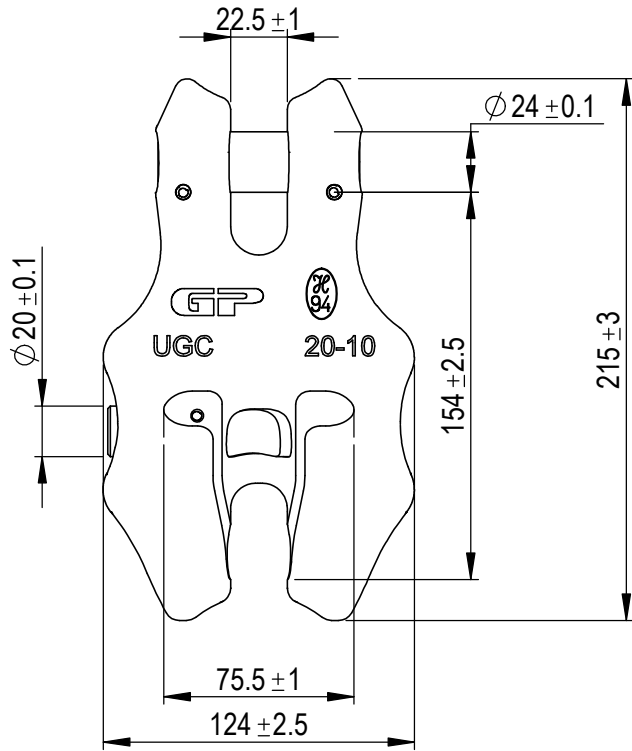

Green Pin® Shortening Clutch with lock GR10
 Group : UGCV
 Part : GPUGCV20
 WLL : 16t

Rev.	Description	Date	Drawn
0	First Issue	2019-7-31	R.CH
Copyright by Van Beest B.V. moreover this document is the property of Van Beest B.V. This document or any part of it may neither be made known, copied or multiplied, nor used for any purpose other than that for which it is specifically furnished, without the prior written consent of Van Beest B.V.			
Title Green Pin® Shortening Clutch with lock GR10		Remark UGCV GPUGCV20	

P.O. Box 57, 3360 AB Sliedrecht (The Netherlands)
 Industrieweg 6, 3361 HJ Sliedrecht
 Tel. +31(0)184-413300 www.greenpin.com

Format	A4	
Scale	1:3	
Drawing number	7565	Rev.
		0

We reserve the right to make amendments on specifications in this drawing without prior notification.