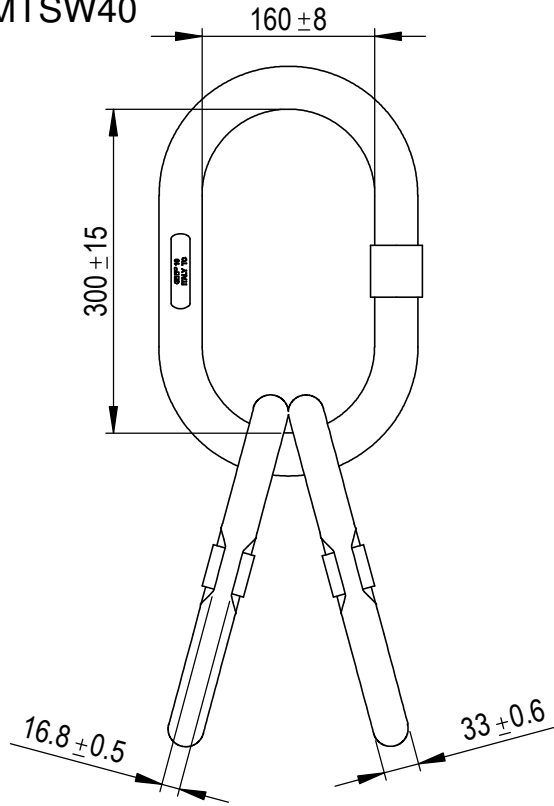

Green Pin® Wider Master Link Assembly GR10

Group : UMTSW

Part : GPUMTSW40

WLL : 28.1t

0	First Issue	2021-7-31	R.CH
Rev.	Description	Date	Drawn
Copyright by Van Beest B.V. moreover this document is the property of Van Beest B.V. This document or any part of it may neither be made known, copied or multiplied, nor used for any purpose other than that for which it is specifically furnished, without the prior written consent of Van Beest B.V.			
Title Green Pin® Wider Master Link Assembly GR10		Remark UMTSW GPUMTSW40	

P.O. Box 57, 3360 AB Sliedrecht (The Netherlands)
Industrieweg 6, 3361 HJ Sliedrecht
Tel. +31(0)184-413300 www.greenpin.com

Format	A4	
Scale	1:7	
Drawing number	6437	Rev. 0

We reserve the right to make amendments on specifications in this drawing without prior notification.