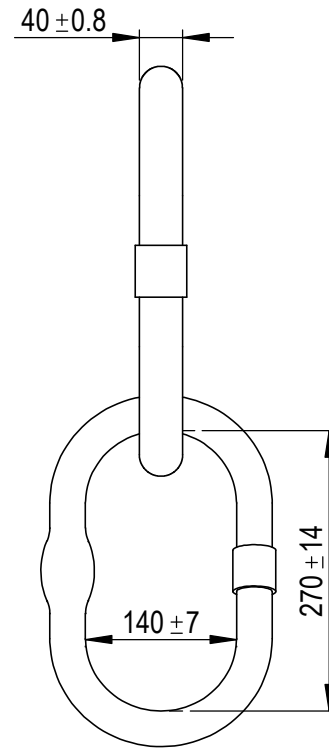

Green Pin® Wider Master Link Assembly GR10

Group : UMTSW

Part : GPUMTSW40

WLL : 28.1t

0	First Issue	2021-7-31	R.CH
Rev.	Description	Date	Drawn
Copyright by Van Beest B.V. moreover this document is the property of Van Beest B.V. This document or any part of it may neither be made known, copied or multiplied, nor used for any purpose other than that for which it is specifically furnished, without the prior written consent of Van Beest B.V.			
Title Green Pin® Wider Master Link Assembly GR10		Remark UMTSW GPUMTSW40	

P.O. Box 57, 3360 AB Sliedrecht (The Netherlands)
Industrieweg 6, 3361 HJ Sliedrecht
Tel. +31(0)184-413300 www.greenpin.com

Format	A4	
Scale	1:7	
Drawing number	6437	Rev. 0

We reserve the right to make amendments on specifications in this drawing without prior notification.