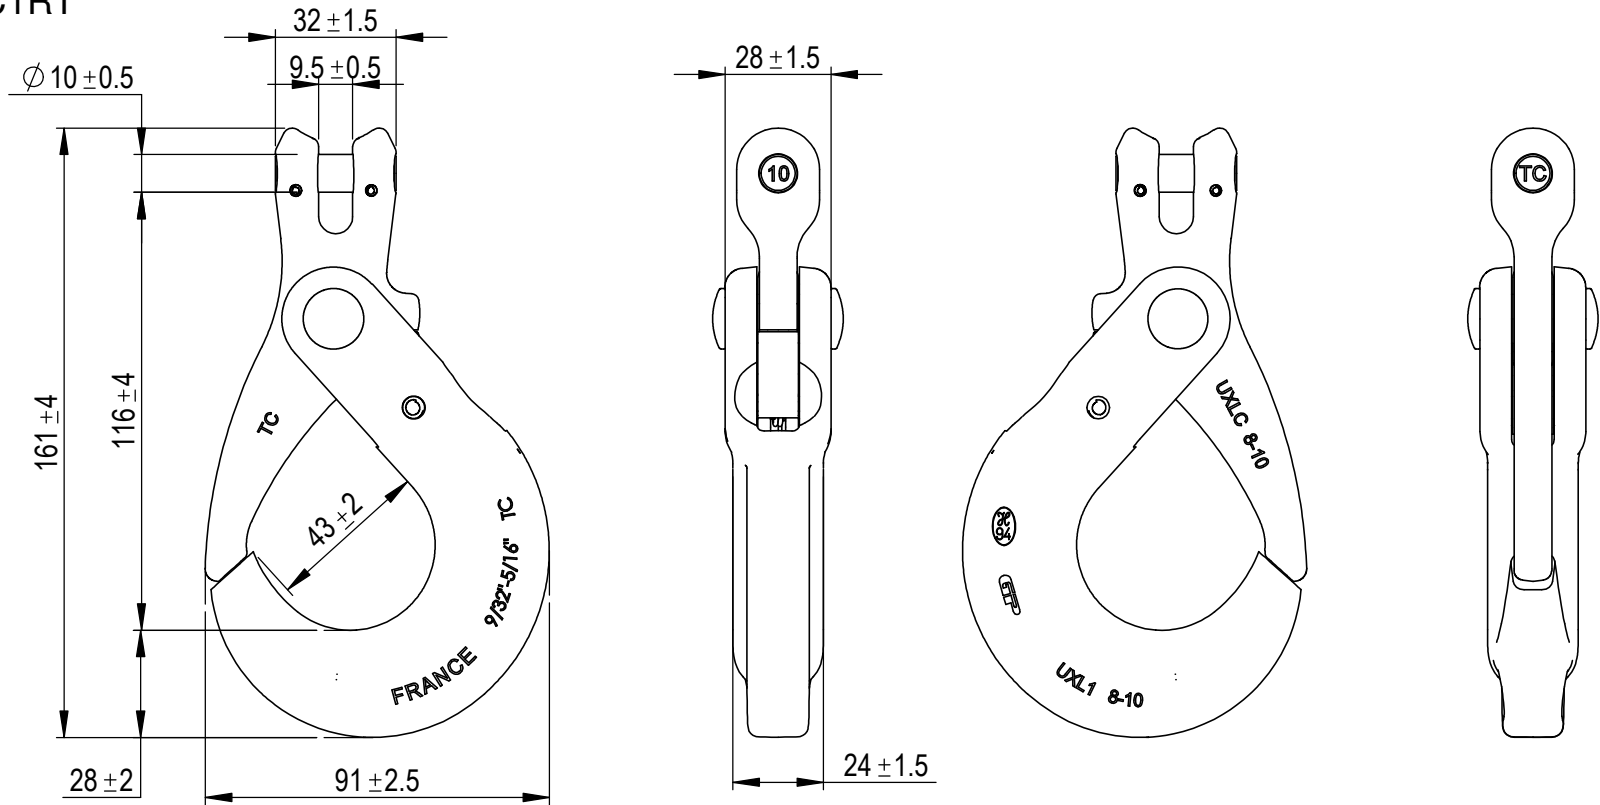

Green Pin® Self Locking Hook CL RT GR10  
 Group : UXLCRT  
 Part : GPUXLC1RT  
 WLL : 2.6t

0	First Issue	2021-6-5	R.CH
Rev.	Description	Date	Drawn
Copyright by Van Beest B.V. moreover this document is the property of Van Beest B.V. This document or any part of it may neither be made known, copied or multiplied, nor used for any purpose other than that for which it is specifically furnished, without the prior written consent of Van Beest B.V.			
Title Green Pin® Self Locking Hook CL RT GR10		Remark UXLCRT GPUXLC1RT	

**Green Pin®**  
 P.O. Box 57, 3360 AB Sliedrecht (The Netherlands)  
 Industrieweg 6, 3361 HJ Sliedrecht  
 Tel. +31(0)184-413300 www.greenpin.com

Format	A4	
Scale	1:2	
Drawing number	6990	Rev.
		0

We reserve the right to make amendments on specifications in this drawing without prior notification.