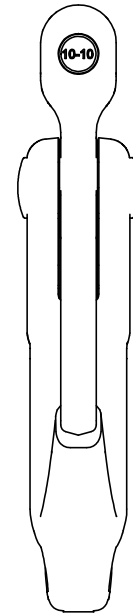

Green Pin® Self Locking Hook CL RT GR10
 Group : UXLCRT
 Part : GPUXLC2RT
 WLL : 4t

0	First Issue	2021-6-5	R.CH
Rev.	Description	Date	Drawn
Copyright by Van Beest B.V. moreover this document is the property of Van Beest B.V. This document or any part of it may neither be made known, copied or multiplied, nor used for any purpose other than that for which it is specifically furnished, without the prior written consent of Van Beest B.V.			
Title Green Pin® Self Locking Hook CL RT GR10		Remark UXLCRT GPUXLC2RT	

P.O. Box 57, 3360 AB Sliedrecht (The Netherlands)
 Industrieweg 6, 3361 HJ Sliedrecht
 Tel. +31(0)184-413300 www.greenpin.com

Format	A4	
Scale	1:2.5	
Drawing number	6991	Rev.
		0

We reserve the right to make amendments on specifications in this drawing without prior notification.