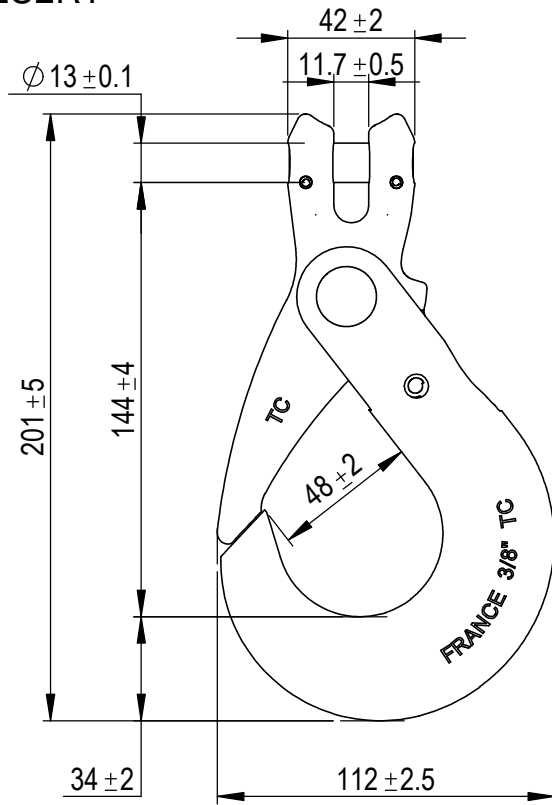

Green Pin® Self Locking Hook CL RT GR10
 Group : UXLCRT
 Part : GPUXLC2RT
 WLL : 4t

0	First Issue	2021-6-5	R.CH
Rev.	Description	Date	Drawn
Copyright by Van Beest B.V. moreover this document is the property of Van Beest B.V. This document or any part of it may neither be made known, copied or multiplied, nor used for any purpose other than that for which it is specifically furnished, without the prior written consent of Van Beest B.V.			
Title Green Pin® Self Locking Hook CL RT GR10		Remark UXLCRT GPUXLC2RT	

P.O. Box 57, 3360 AB Sliedrecht (The Netherlands)
 Industrieweg 6, 3361 HJ Sliedrecht
 Tel. +31(0)184-413300 www.greenpin.com

Format	A4	
Scale	1:2.5	
Drawing number	6991	Rev.
		0

We reserve the right to make amendments on specifications in this drawing without prior notification.