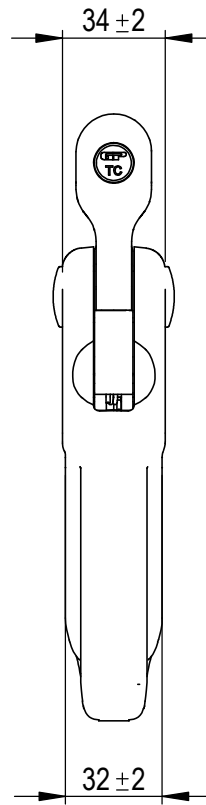

Green Pin® Self Locking Hook CL RT GR10
 Group : UXLCRT
 Part : GPUXLC2RT
 WLL : 4t

0	First Issue	2021-6-5	R.CH
Rev.	Description	Date	Drawn
Copyright by Van Beest B.V. moreover this document is the property of Van Beest B.V. This document or any part of it may neither be made known, copied or multiplied, nor used for any purpose other than that for which it is specifically furnished, without the prior written consent of Van Beest B.V.			
Title Green Pin® Self Locking Hook CL RT GR10		Remark UXLCRT GPUXLC2RT	

P.O. Box 57, 3360 AB Sliedrecht (The Netherlands)
 Industrieweg 6, 3361 HJ Sliedrecht
 Tel. +31(0)184-413300 www.greenpin.com

Format	A4	
Scale	1:2.5	
Drawing number	6991	Rev.
		0

We reserve the right to make amendments on specifications in this drawing without prior notification.