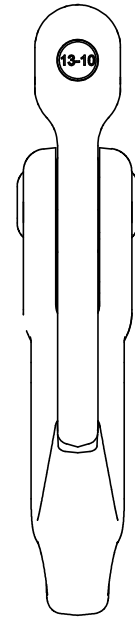

Green Pin® Self Locking Hook CL RT GR10

Group : UXLCRT

Part : GPUXLC3RT

WLL : 6.8t

0	First Issue	2021-6-5	R.CH
Rev.	Description	Date	Drawn
Copyright by Van Beest B.V. moreover this document is the property of Van Beest B.V. This document or any part of it may neither be made known, copied or multiplied, nor used for any purpose other than that for which it is specifically furnished, without the prior written consent of Van Beest B.V.			
Title Green Pin® Self Locking Hook CL RT GR10		Remark UXLCRT GPUXLC3RT	

P.O. Box 57, 3360 AB Sliedrecht (The Netherlands)
Industrieweg 6, 3361 HJ Sliedrecht
Tel. +31(0)184-413300 www.greenpin.com

Format	A4	
Scale	1:3	
Drawing number	6992	Rev.
		0

We reserve the right to make amendments on specifications in this drawing without prior notification.