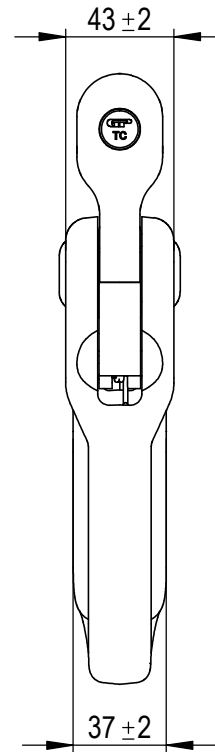

Green Pin® Self Locking Hook CL RT GR10

Group : UXLCRT

Part : GPUXLC3RT

WLL : 6.8t

0	First Issue	2021-6-5	R.CH
Rev.	Description	Date	Drawn
Copyright by Van Beest B.V. moreover this document is the property of Van Beest B.V. This document or any part of it may neither be made known, copied or multiplied, nor used for any purpose other than that for which it is specifically furnished, without the prior written consent of Van Beest B.V.			
Title Green Pin® Self Locking Hook CL RT GR10		Remark UXLCRT GPUXLC3RT	

P.O. Box 57, 3360 AB Sliedrecht (The Netherlands)
Industrieweg 6, 3361 HJ Sliedrecht
Tel. +31(0)184-413300 www.greenpin.com

Format	A4	
Scale	1:3	
Drawing number	6992	Rev.
		0

We reserve the right to make amendments on specifications in this drawing without prior notification.