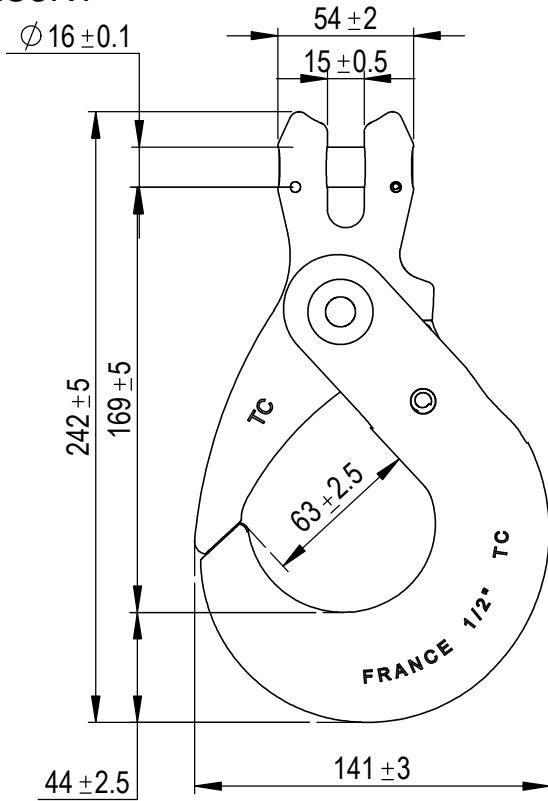

Green Pin® Self Locking Hook CL RT GR10

Group : UXLCRT

Part : GPUXLC3RT

WLL : 6.8t

0	First Issue	2021-6-5	R.CH
Rev.	Description	Date	Drawn
Copyright by Van Beest B.V. moreover this document is the property of Van Beest B.V. This document or any part of it may neither be made known, copied or multiplied, nor used for any purpose other than that for which it is specifically furnished, without the prior written consent of Van Beest B.V.			
Title Green Pin® Self Locking Hook CL RT GR10		Remark UXLCRT GPUXLC3RT	

P.O. Box 57, 3360 AB Sliedrecht (The Netherlands)
Industrieweg 6, 3361 HJ Sliedrecht
Tel. +31(0)184-413300 www.greenpin.com

Format	A4	
Scale	1:3	
Drawing number	6992	Rev.
		0

We reserve the right to make amendments on specifications in this drawing without prior notification.