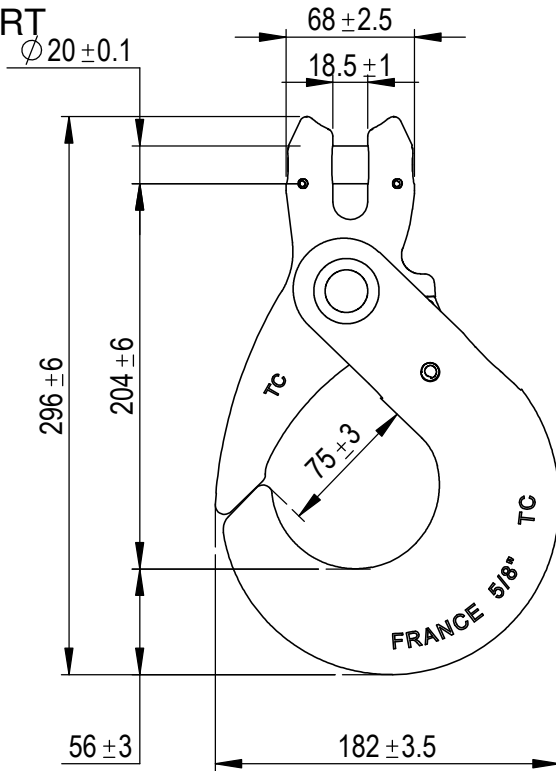

Green Pin® Self Locking Hook CL RT GR10

Group : UXLCRT

Part : GPUXLC4RT

WLL : 10.3t

0	First Issue	2021-6-5	R.CH
Rev.	Description	Date	Drawn
Copyright by Van Beest B.V. moreover this document is the property of Van Beest B.V. This document or any part of it may neither be made known, copied or multiplied, nor used for any purpose other than that for which it is specifically furnished, without the prior written consent of Van Beest B.V.			
Title Green Pin® Self Locking Hook CL RT GR10		Remark UXLCRT GPUXLC4RT	

P.O. Box 57, 3360 AB Sliedrecht (The Netherlands)
Industrieweg 6, 3361 HJ Sliedrecht
Tel. +31(0)184-413300 www.greenpin.com

Format	A4	
Scale	1:4	
Drawing number	6993	Rev.
		0

We reserve the right to make amendments on specifications in this drawing without prior notification.