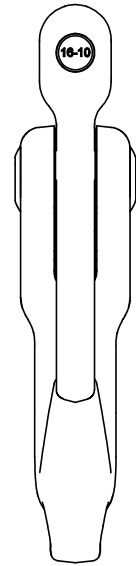

Green Pin® Self Locking Hook CL RT GR10

Group : UXLCRT

Part : GPUXLC4RT

WLL : 10.3t

0	First Issue	2021-6-5	R.CH
Rev.	Description	Date	Drawn
Copyright by Van Beest B.V. moreover this document is the property of Van Beest B.V. This document or any part of it may neither be made known, copied or multiplied, nor used for any purpose other than that for which it is specifically furnished, without the prior written consent of Van Beest B.V.			
Title Green Pin® Self Locking Hook CL RT GR10		Remark UXLCRT GPUXLC4RT	

P.O. Box 57, 3360 AB Sliedrecht (The Netherlands)
Industrieweg 6, 3361 HJ Sliedrecht
Tel. +31(0)184-413300 www.greenpin.com

Format	A4	
Scale	1:4	
Drawing number	6993	Rev.
		0

We reserve the right to make amendments on specifications in this drawing without prior notification.