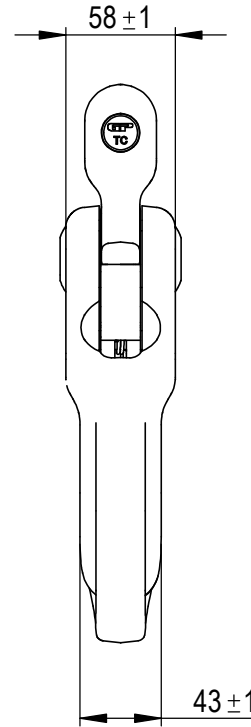

Green Pin® Self Locking Hook CL RT GR10

Group : UXLCRT

Part : GPUXLC4RT

WLL : 10.3t

0	First Issue	2021-6-5	R.CH
Rev.	Description	Date	Drawn
Copyright by Van Beest B.V. moreover this document is the property of Van Beest B.V. This document or any part of it may neither be made known, copied or multiplied, nor used for any purpose other than that for which it is specifically furnished, without the prior written consent of Van Beest B.V.			
Title Green Pin® Self Locking Hook CL RT GR10		Remark UXLCRT GPUXLC4RT	

P.O. Box 57, 3360 AB Sliedrecht (The Netherlands)
Industrieweg 6, 3361 HJ Sliedrecht
Tel. +31(0)184-413300 www.greenpin.com

Format	A4	
Scale	1:4	
Drawing number	6993	Rev.
		0

We reserve the right to make amendments on specifications in this drawing without prior notification.