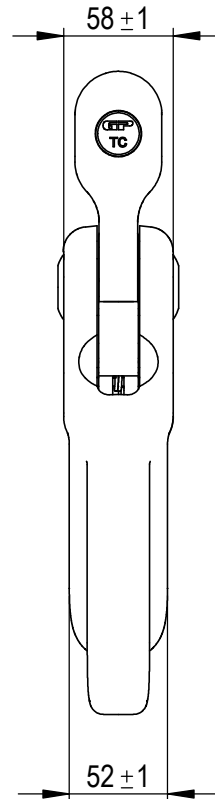

Green Pin® Self Locking Hook CL RT GR10

Group : UXLCRT

Part : GPUXLC5RT

WLL : 16t

0	First Issue	2021-6-5	R.CH
Rev.	Description	Date	Drawn
Copyright by Van Beest B.V. moreover this document is the property of Van Beest B.V. This document or any part of it may neither be made known, copied or multiplied, nor used for any purpose other than that for which it is specifically furnished, without the prior written consent of Van Beest B.V.			
Title Green Pin® Self Locking Hook CL RT GR10		Remark UXLCRT GPUXLC5RT	

P.O. Box 57, 3360 AB Sliedrecht (The Netherlands)
Industrieweg 6, 3361 HJ Sliedrecht
Tel. +31(0)184-413300 www.greenpin.com

Format	A4	
Scale	1:4	
Drawing number	6994	Rev.
		0

We reserve the right to make amendments on specifications in this drawing without prior notification.