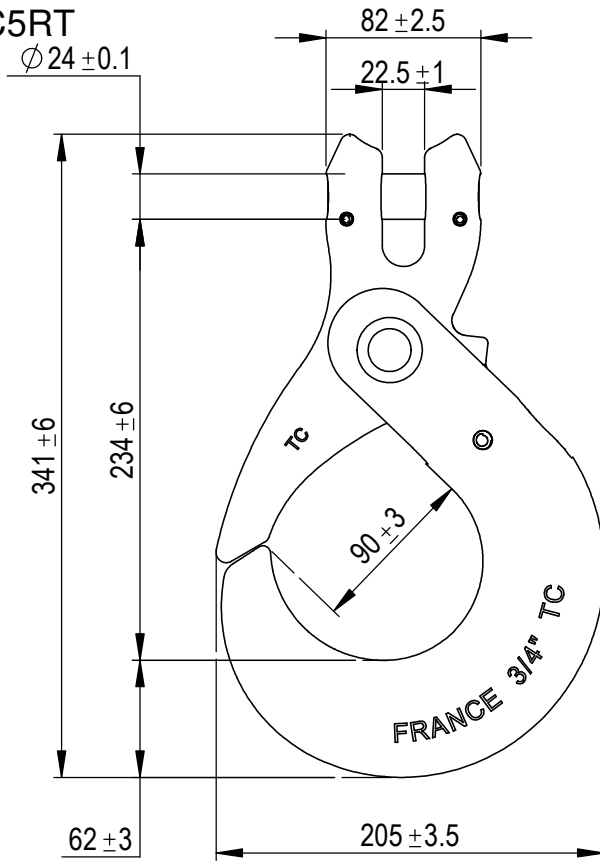

Green Pin® Self Locking Hook CL RT GR10

Group : UXLCRT

Part : GPUXLC5RT

WLL : 16t

0	First Issue	2021-6-5	R.CH
Rev.	Description	Date	Drawn
Copyright by Van Beest B.V. moreover this document is the property of Van Beest B.V. This document or any part of it may neither be made known, copied or multiplied, nor used for any purpose other than that for which it is specifically furnished, without the prior written consent of Van Beest B.V.			
Title Green Pin® Self Locking Hook CL RT GR10		Remark UXLCRT GPUXLC5RT	

P.O. Box 57, 3360 AB Sliedrecht (The Netherlands)
Industrieweg 6, 3361 HJ Sliedrecht
Tel. +31(0)184-413300 www.greenpin.com

Format	A4	
Scale	1:4	
Drawing number	6994	Rev.
		0

We reserve the right to make amendments on specifications in this drawing without prior notification.