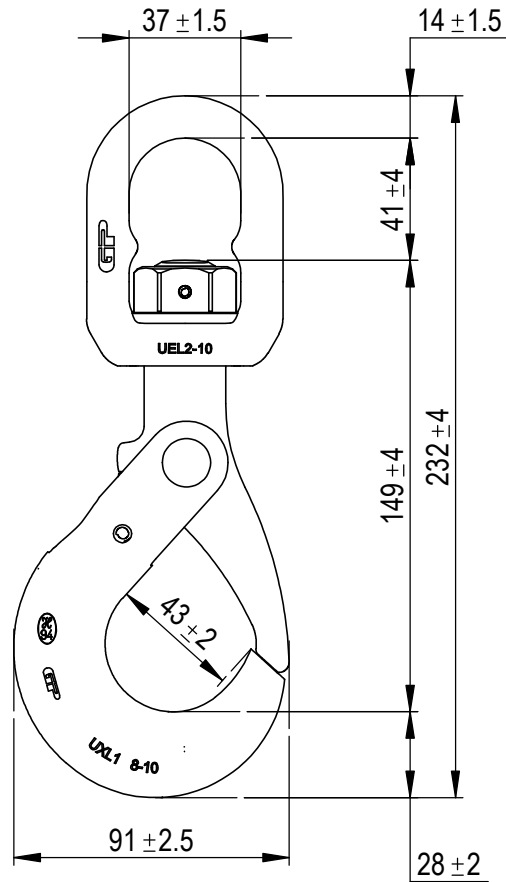

Green Pin® Self Locking Hook SE RT GR10

Group : UXLERT

Part : GPUXLE1RT

WLL : 2.6t

0	First Issue	2021-6-15	R.CH
Rev.	Description	Date	Drawn
Copyright by Van Beest B.V. moreover this document is the property of Van Beest B.V. This document or any part of it may neither be made known, copied or multiplied, nor used for any purpose other than that for which it is specifically furnished, without the prior written consent of Van Beest B.V.			
Title Green Pin® Self Locking Hook SE RT GR10		Remark UXLERT GPUXLE1RT	

P.O. Box 57, 3360 AB Sliedrecht (The Netherlands)  
Industrieweg 6, 3361 HJ Sliedrecht  
Tel. +31(0)184-413300 www.greenpin.com

Format	A4	
Scale	1:2.5	
Drawing number	7230	Rev.
		0

We reserve the right to make amendments on specifications in this drawing without prior notification.