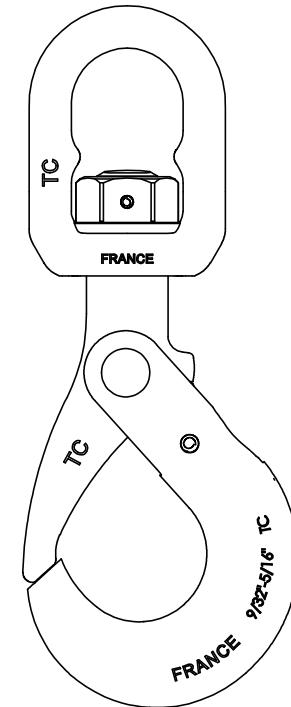

Green Pin® Self Locking Hook SE RT GR10

Group : UXLERT

Part : GPUXLE1RT

WLL : 2.6t

0	First Issue	2021-6-15	R.CH
Rev.	Description	Date	Drawn
Copyright by Van Beest B.V. moreover this document is the property of Van Beest B.V. This document or any part of it may neither be made known, copied or multiplied, nor used for any purpose other than that for which it is specifically furnished, without the prior written consent of Van Beest B.V.			
Title Green Pin® Self Locking Hook SE RT GR10		Remark UXLERT GPUXLE1RT	

P.O. Box 57, 3360 AB Sliedrecht (The Netherlands)  
Industrieweg 6, 3361 HJ Sliedrecht  
Tel. +31(0)184-413300 www.greenpin.com

Format	A4	
Scale	1:2.5	
Drawing number	7230	Rev.
		0

We reserve the right to make amendments on specifications in this drawing without prior notification.