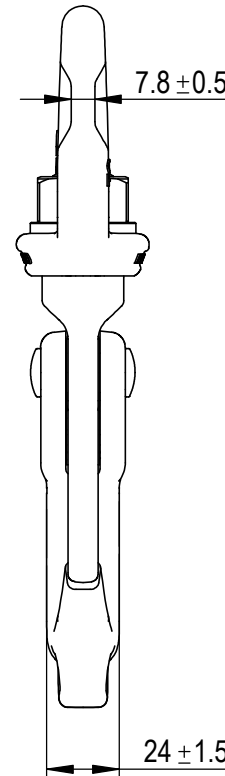

Green Pin® Self Locking Hook SE RT GR10

Group : UXLERT

Part : GPUXLE1RT

WLL : 2.6t

0	First Issue	2021-6-15	R.CH
Rev.	Description	Date	Drawn
Copyright by Van Beest B.V. moreover this document is the property of Van Beest B.V. This document or any part of it may neither be made known, copied or multiplied, nor used for any purpose other than that for which it is specifically furnished, without the prior written consent of Van Beest B.V.			
Title Green Pin® Self Locking Hook SE RT GR10		Remark UXLERT GPUXLE1RT	

P.O. Box 57, 3360 AB Sliedrecht (The Netherlands)  
Industrieweg 6, 3361 HJ Sliedrecht  
Tel. +31(0)184-413300 www.greenpin.com

Format	A4	
Scale	1:2.5	
Drawing number	7230	Rev.
		0

We reserve the right to make amendments on specifications in this drawing without prior notification.