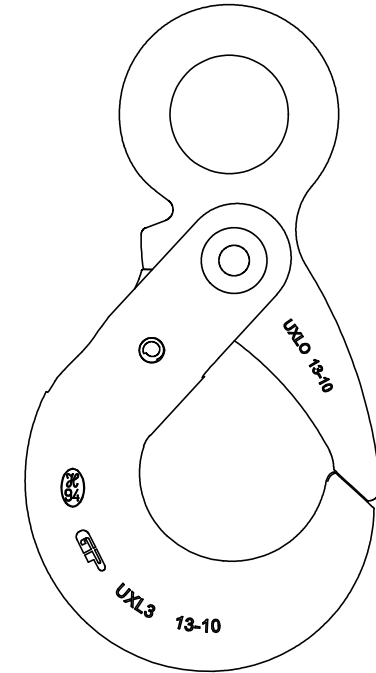

Green Pin® Self Locking Hook E RT GR10

Group : UXLORT

Part : GPUXLO3RT

WLL : 6.8t

0	First Issue	2021-5-31	R.CH
Rev.	Description	Date	Drawn
Copyright by Van Beest B.V. moreover this document is the property of Van Beest B.V. This document or any part of it may neither be made known, copied or multiplied, nor used for any purpose other than that for which it is specifically furnished, without the prior written consent of Van Beest B.V.			
Title Green Pin® Self Locking Hook E RT GR10		Remark UXLORT GPUXLO3RT	

P.O. Box 57, 3360 AB Sliedrecht (The Netherlands)  
Industrieweg 6, 3361 HJ Sliedrecht  
Tel. +31(0)184-413300 www.greenpin.com

Format	A4	
Scale	1:3	
Drawing number	7082	Rev.
		0

We reserve the right to make amendments on specifications in this drawing without prior notification.