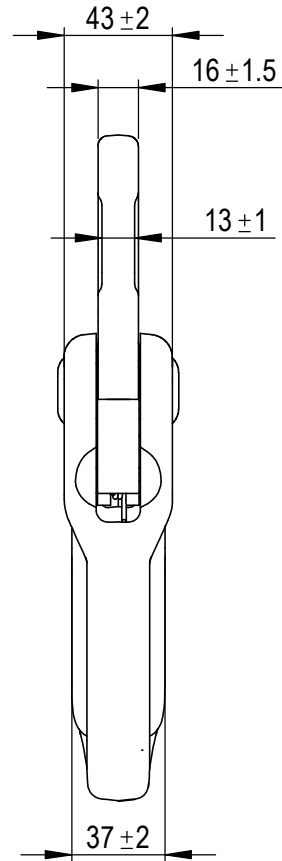

Green Pin® Self Locking Hook E RT GR10

Group : UXLORT

Part : GPUXLO3RT

WLL : 6.8t

0	First Issue	2021-5-31	R.CH
Rev.	Description	Date	Drawn
Copyright by Van Beest B.V. moreover this document is the property of Van Beest B.V. This document or any part of it may neither be made known, copied or multiplied, nor used for any purpose other than that for which it is specifically furnished, without the prior written consent of Van Beest B.V.			
Title Green Pin® Self Locking Hook E RT GR10		Remark UXLORT GPUXLO3RT	

P.O. Box 57, 3360 AB Sliedrecht (The Netherlands)  
Industrieweg 6, 3361 HJ Sliedrecht  
Tel. +31(0)184-413300 www.greenpin.com

Format	A4	
Scale	1:3	
Drawing number	7082	Rev.
		0

We reserve the right to make amendments on specifications in this drawing without prior notification.