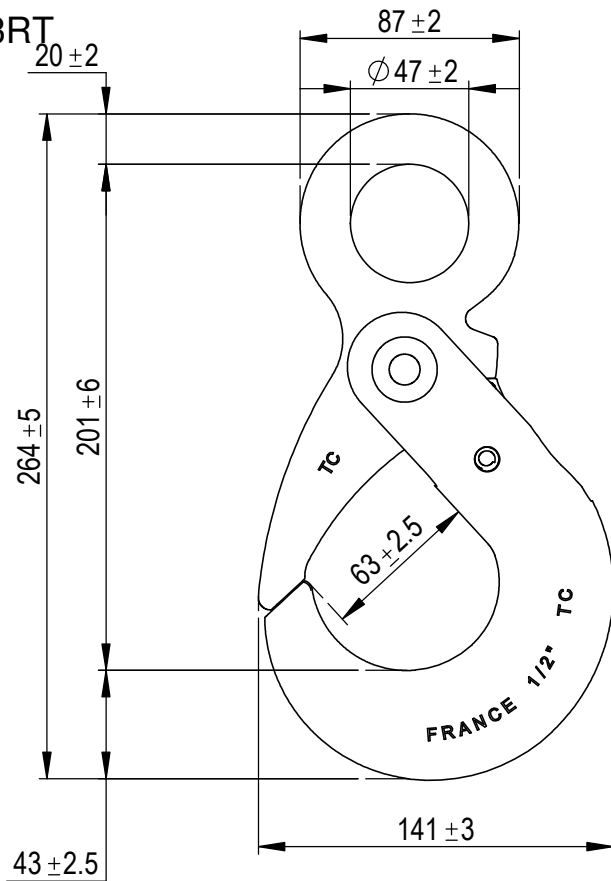

Green Pin® Self Locking Hook E RT GR10

Group : UXLORT

Part : GPUXLO3RT

WLL : 6.8t

0	First Issue	2021-5-31	R.CH
Rev.	Description	Date	Drawn
Copyright by Van Beest B.V. moreover this document is the property of Van Beest B.V. This document or any part of it may neither be made known, copied or multiplied, nor used for any purpose other than that for which it is specifically furnished, without the prior written consent of Van Beest B.V.			
Title Green Pin® Self Locking Hook E RT GR10		Remark UXLORT GPUXLO3RT	

P.O. Box 57, 3360 AB Sliedrecht (The Netherlands)  
Industrieweg 6, 3361 HJ Sliedrecht  
Tel. +31(0)184-413300 www.greenpin.com

Format	A4	
Scale	1:3	
Drawing number	7082	Rev.
		0

We reserve the right to make amendments on specifications in this drawing without prior notification.