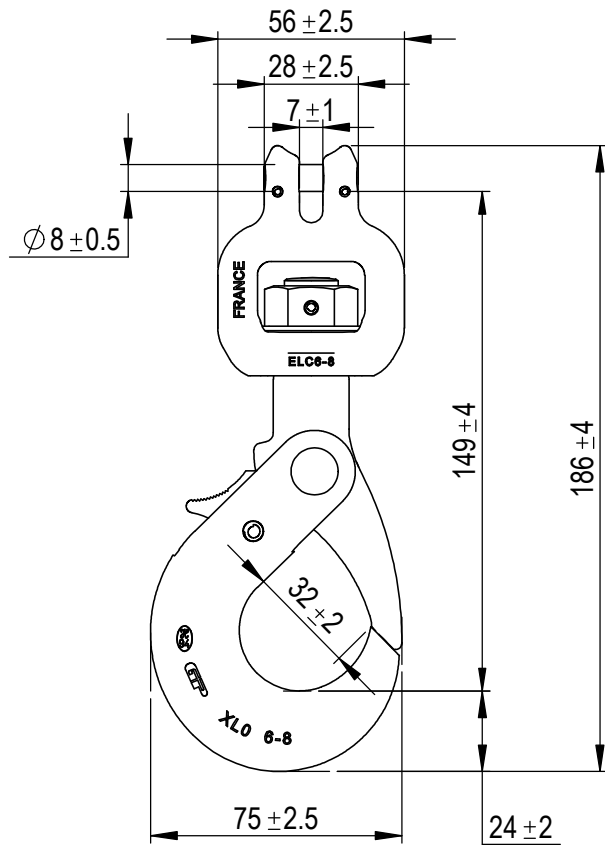

Green Pin® Self Locking Hook SCL EN1677-3 GR8

Group : XLBA

Part : GPXLBA0

WLL : 1.12t

0	First Issue	2020-11-30	R.CH
Rev.	Description	Date	Drawn
Copyright by Van Beest B.V. moreover this document is the property of Van Beest B.V. This document or any part of it may neither be made known, copied or multiplied, nor used for any purpose other than that for which it is specifically furnished, without the prior written consent of Van Beest B.V.			
Title		Remark	
Green Pin® Self Locking Hook SCL EN1677-3 GR8		XLBA GPXLBA0	

P.O. Box 57, 3360 AB Sliedrecht (The Netherlands)
Industrieweg 6, 3361 HJ Sliedrecht
Tel. +31(0)184-413300 www.greenpin.com

Format A4
Scale 1:2.25

Drawing number 6381
Rev. 0

We reserve the right to make amendments on specifications in this drawing without prior notification.