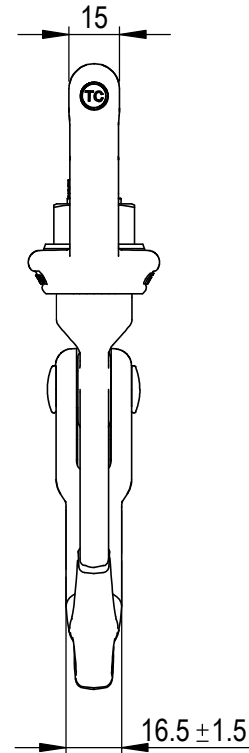

Green Pin® Self Locking Hook SCL EN1677-3 GR8

Group : XLBA

Part : GPXLBA0

WLL : 1.12t

0	First Issue	2020-11-30	R.CH
Rev.	Description	Date	Drawn
Copyright by Van Beest B.V. moreover this document is the property of Van Beest B.V. This document or any part of it may neither be made known, copied or multiplied, nor used for any purpose other than that for which it is specifically furnished, without the prior written consent of Van Beest B.V.			
Title		Remark	
Green Pin® Self Locking Hook SCL EN1677-3 GR8		XLBA GPXLBA0	

P.O. Box 57, 3360 AB Sliedrecht (The Netherlands)
Industrieweg 6, 3361 HJ Sliedrecht
Tel. +31(0)184-413300 www.greenpin.com

Format A4
Scale 1:2.25

Drawing number 6381
Rev. 0

We reserve the right to make amendments on specifications in this drawing without prior notification.