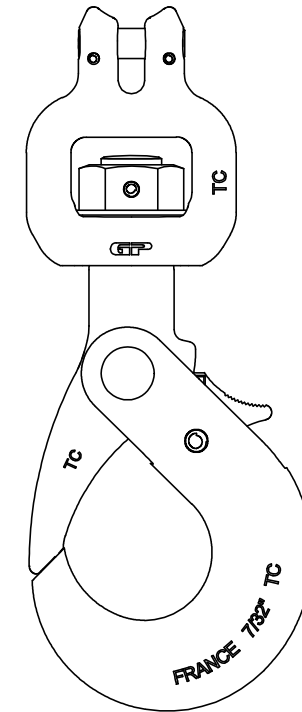

Green Pin® Self Locking Hook SCL EN1677-3 GR8

Group : XLBA

Part : GPXLBA0

WLL : 1.12t

0	First Issue	2020-11-30	R.CH
Rev.	Description	Date	Drawn
Copyright by Van Beest B.V. moreover this document is the property of Van Beest B.V. This document or any part of it may neither be made known, copied or multiplied, nor used for any purpose other than that for which it is specifically furnished, without the prior written consent of Van Beest B.V.			
Title		Remark	
Green Pin® Self Locking Hook SCL EN1677-3 GR8		XLBA GPXLBA0	

P.O. Box 57, 3360 AB Sliedrecht (The Netherlands)
Industrieweg 6, 3361 HJ Sliedrecht
Tel. +31(0)184-413300 www.greenpin.com

Format A4
Scale 1:2.25

Drawing number 6381
Rev. 0

We reserve the right to make amendments on specifications in this drawing without prior notification.