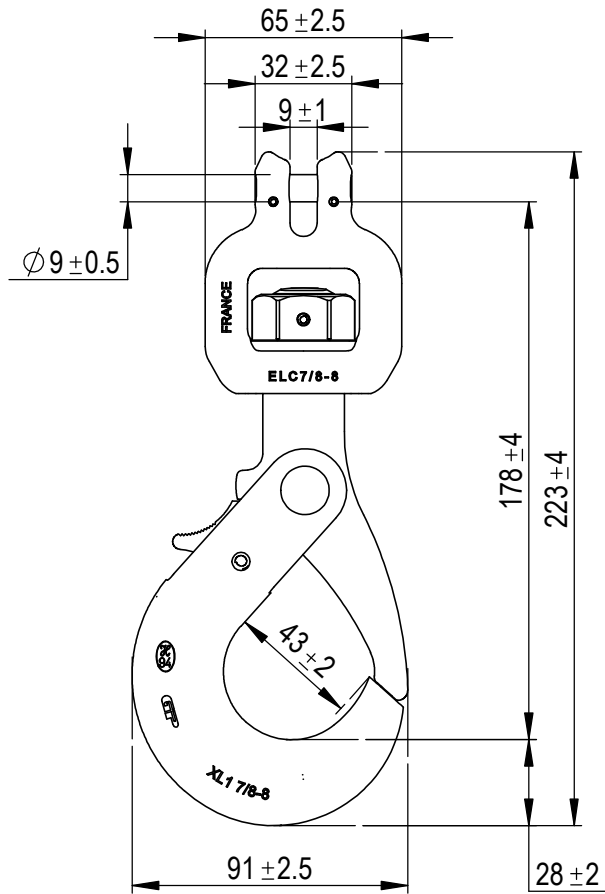

Green Pin® Self Locking Hook SCL EN1677-3 GR8

Group : XLBA
 Part : GPXLBA1
 WLL : 2t

0	First Issue	2020-11-30	R.CH
Rev.	Description	Date	Drawn
Copyright by Van Beest B.V. moreover this document is the property of Van Beest B.V. This document or any part of it may neither be made known, copied or multiplied, nor used for any purpose other than that for which it is specifically furnished, without the prior written consent of Van Beest B.V.			
Title		Remark	
Green Pin® Self Locking Hook SCL EN1677-3 GR8		XLBA GPXLBA1	

P.O. Box 57, 3360 AB Sliedrecht (The Netherlands)
 Industrieweg 6, 3361 HJ Sliedrecht
 Tel. +31(0)184-413300 www.greenpin.com

Format	A4	
Scale	1:2.5	
Drawing number	6382	Rev.
		0

We reserve the right to make amendments on specifications in this drawing without prior notification.