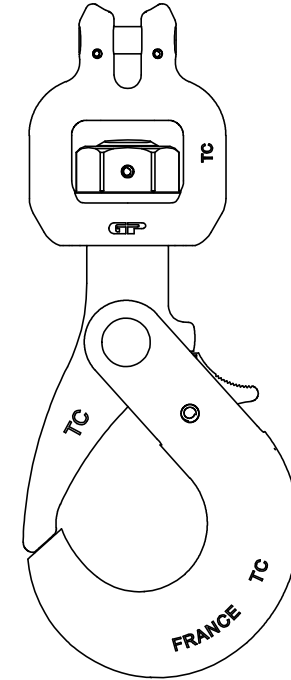

Green Pin® Self Locking Hook SCL EN1677-3 GR8

Group : XLBA
 Part : GPXLBA1
 WLL : 2t

0	First Issue	2020-11-30	R.CH
Rev.	Description	Date	Drawn
Copyright by Van Beest B.V. moreover this document is the property of Van Beest B.V. This document or any part of it may neither be made known, copied or multiplied, nor used for any purpose other than that for which it is specifically furnished, without the prior written consent of Van Beest B.V.			
Title		Remark	
Green Pin® Self Locking Hook SCL EN1677-3 GR8		XLBA GPXLBA1	

P.O. Box 57, 3360 AB Sliedrecht (The Netherlands)
 Industrieweg 6, 3361 HJ Sliedrecht
 Tel. +31(0)184-413300 www.greenpin.com

Format	A4	
Scale	1:2.5	
Drawing number	6382	Rev.
		0

We reserve the right to make amendments on specifications in this drawing without prior notification.