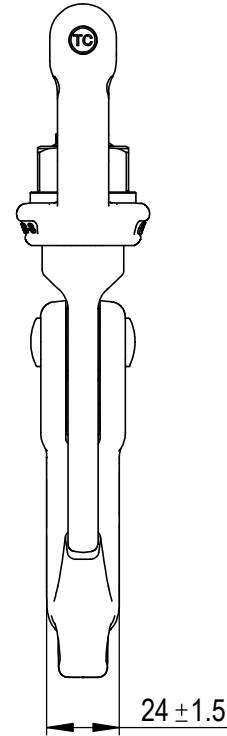

Green Pin® Self Locking Hook SCL EN1677-3 GR8

Group : XLBA
 Part : GPXLBA1
 WLL : 2t

0	First Issue	2020-11-30	R.CH
Rev.	Description	Date	Drawn
Copyright by Van Beest B.V. moreover this document is the property of Van Beest B.V. This document or any part of it may neither be made known, copied or multiplied, nor used for any purpose other than that for which it is specifically furnished, without the prior written consent of Van Beest B.V.			
Title		Remark	
Green Pin® Self Locking Hook SCL EN1677-3 GR8		XLBA GPXLBA1	

P.O. Box 57, 3360 AB Sliedrecht (The Netherlands)
 Industrieweg 6, 3361 HJ Sliedrecht
 Tel. +31(0)184-413300 www.greenpin.com

Format	A4	
Scale	1:2.5	
Drawing number	6382	Rev.
		0

We reserve the right to make amendments on specifications in this drawing without prior notification.