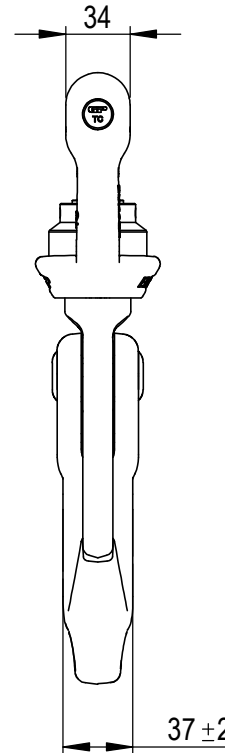

Green Pin® Self Locking Hook SCL EN1677-3 GR8

Group : XLBA

Part : GPXLBA3

WLL : 5.4t

0	First Issue	2020-11-30	R.CH
Rev.	Description	Date	Drawn
Copyright by Van Beest B.V. moreover this document is the property of Van Beest B.V. This document or any part of it may neither be made known, copied or multiplied, nor used for any purpose other than that for which it is specifically furnished, without the prior written consent of Van Beest B.V.			
Title Green Pin® Self Locking Hook SCL EN1677-3 GR8		Remark XLBA GPXLBA3	

P.O. Box 57, 3360 AB Sliedrecht (The Netherlands)  
 Industrieweg 6, 3361 HJ Sliedrecht  
 Tel. +31(0)184-413300 www.greenpin.com

Format	A4	
Scale	1:4	
Drawing number		Rev.
6384		0

We reserve the right to make amendments on specifications in this drawing without prior notification.