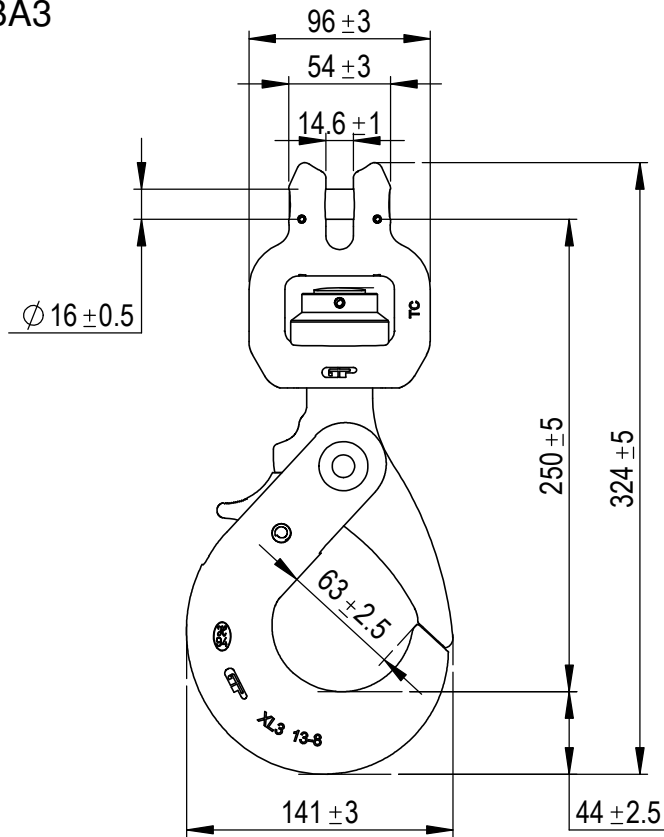

Green Pin® Self Locking Hook SCL EN1677-3 GR8

Group : XLBA

Part : GPXLBA3

WLL : 5.4t

0	First Issue	2020-11-30	R.CH
Rev.	Description	Date	Drawn
Copyright by Van Beest B.V. moreover this document is the property of Van Beest B.V. This document or any part of it may neither be made known, copied or multiplied, nor used for any purpose other than that for which it is specifically furnished, without the prior written consent of Van Beest B.V.			
Title Green Pin® Self Locking Hook SCL EN1677-3 GR8		Remark XLBA GPXLBA3	

P.O. Box 57, 3360 AB Sliedrecht (The Netherlands)  
 Industrieweg 6, 3361 HJ Sliedrecht  
 Tel. +31(0)184-413300 www.greenpin.com

Format	A4	
Scale	1:4	
Drawing number		Rev.
6384		0

We reserve the right to make amendments on specifications in this drawing without prior notification.