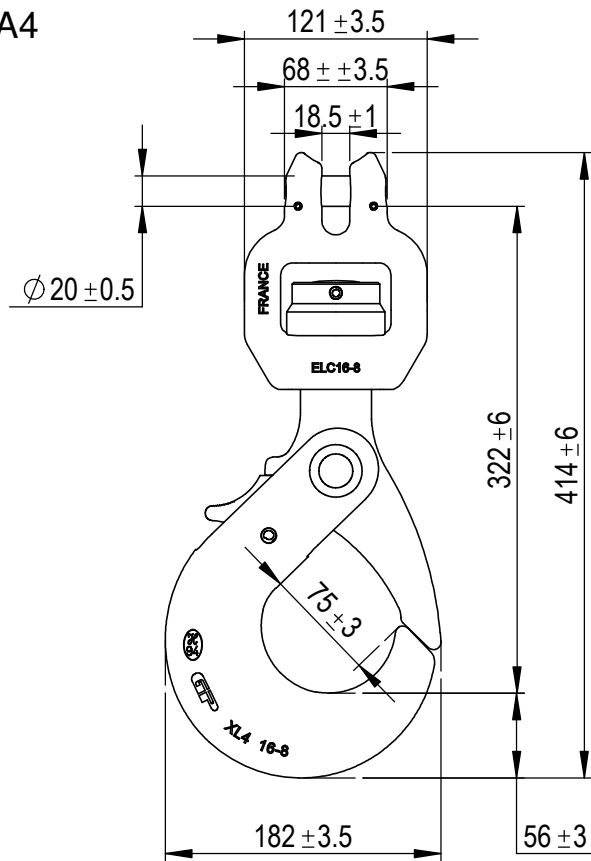

Green Pin® Self Locking Hook SCL EN1677-3 GR8

Group : XLBA

Part : GPXLBA4

WLL : 8.2t

0	First Issue	2020-11-30	R.CH
Rev.	Description	Date	Drawn
Copyright by Van Beest B.V. moreover this document is the property of Van Beest B.V. This document or any part of it may neither be made known, copied or multiplied, nor used for any purpose other than that for which it is specifically furnished, without the prior written consent of Van Beest B.V.			
Title Green Pin® Self Locking Hook SCL EN1677-3 GR8		Remark XLBA GPXLBA4	

P.O. Box 57, 3360 AB Sliedrecht (The Netherlands)
Industrieweg 6, 3361 HJ Sliedrecht
Tel. +31(0)184-413300 www.greenpin.com

Format	A4	
Scale	1:5	
Drawing number		Rev.
6385		0

We reserve the right to make amendments on specifications in this drawing without prior notification.