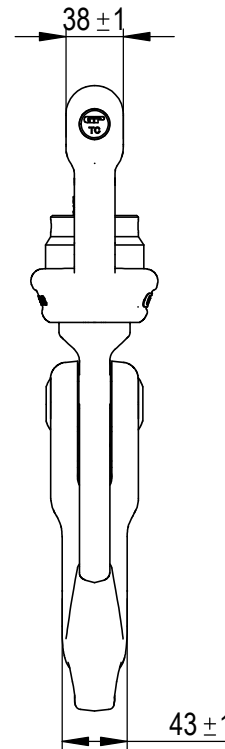

Green Pin® Self Locking Hook SCL EN1677-3 GR8

Group : XLBA

Part : GPXLBA4

WLL : 8.2t

0	First Issue	2020-11-30	R.CH
Rev.	Description	Date	Drawn
Copyright by Van Beest B.V. moreover this document is the property of Van Beest B.V. This document or any part of it may neither be made known, copied or multiplied, nor used for any purpose other than that for which it is specifically furnished, without the prior written consent of Van Beest B.V.			
Title Green Pin® Self Locking Hook SCL EN1677-3 GR8		Remark XLBA GPXLBA4	

P.O. Box 57, 3360 AB Sliedrecht (The Netherlands)
Industrieweg 6, 3361 HJ Sliedrecht
Tel. +31(0)184-413300 www.greenpin.com

Format	A4	
Scale	1:5	
Drawing number		Rev.
6385		0

We reserve the right to make amendments on specifications in this drawing without prior notification.