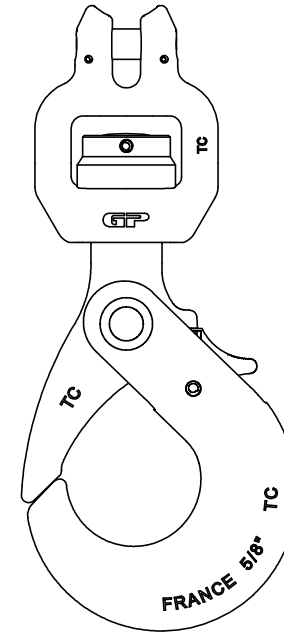

Green Pin® Self Locking Hook SCL EN1677-3 GR8

Group : XLBA

Part : GPXLBA4

WLL : 8.2t

0	First Issue	2020-11-30	R.CH
Rev.	Description	Date	Drawn
Copyright by Van Beest B.V. moreover this document is the property of Van Beest B.V. This document or any part of it may neither be made known, copied or multiplied, nor used for any purpose other than that for which it is specifically furnished, without the prior written consent of Van Beest B.V.			
Title Green Pin® Self Locking Hook SCL EN1677-3 GR8		Remark XLBA GPXLBA4	

P.O. Box 57, 3360 AB Sliedrecht (The Netherlands)
Industrieweg 6, 3361 HJ Sliedrecht
Tel. +31(0)184-413300 www.greenpin.com

Format	A4	
Scale	1:5	
Drawing number		Rev.
6385		0

We reserve the right to make amendments on specifications in this drawing without prior notification.