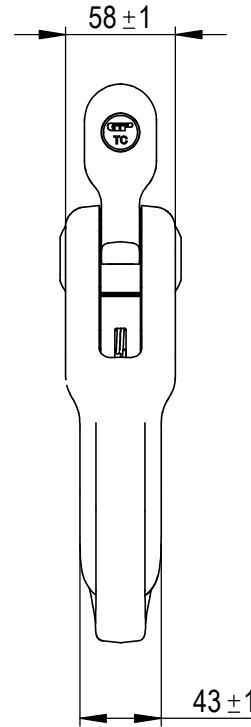

Green Pin® Self Locking Hook C EN1677-3 GR8

Group : XLC

Part : GPXLC4

WLL : 8.2t

0	First Issue	2019-4-15	R.CH
Rev.	Description	Date	Drawn
Copyright by Van Beest B.V. moreover this document is the property of Van Beest B.V. This document or any part of it may neither be made known, copied or multiplied, nor used for any purpose other than that for which it is specifically furnished, without the prior written consent of Van Beest B.V.			
Title Green Pin® Self Locking Hook C EN1677-3 GR8		Remark XLC GPXLC4	

P.O. Box 57, 3360 AB Sliedrecht (The Netherlands)
Industrieweg 6, 3361 HJ Sliedrecht
Tel. +31(0)184-413300 www.greenpin.com

Format	A4	
Scale	1:4	
Drawing number		Rev.
6955		0

We reserve the right to make amendments on specifications in this drawing without prior notification.