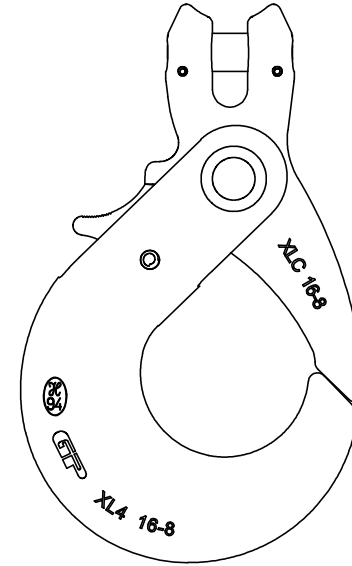

Green Pin® Self Locking Hook C EN1677-3 GR8

Group : XLC

Part : GPXLC4

WLL : 8.2t

0	First Issue	2019-4-15	R.CH
Rev.	Description	Date	Drawn
Copyright by Van Beest B.V. moreover this document is the property of Van Beest B.V. This document or any part of it may neither be made known, copied or multiplied, nor used for any purpose other than that for which it is specifically furnished, without the prior written consent of Van Beest B.V.			
Title Green Pin® Self Locking Hook C EN1677-3 GR8		Remark XLC GPXLC4	

P.O. Box 57, 3360 AB Sliedrecht (The Netherlands)
Industrieweg 6, 3361 HJ Sliedrecht
Tel. +31(0)184-413300 www.greenpin.com

Format	A4	
Scale	1:4	
Drawing number		Rev.
6955		0

We reserve the right to make amendments on specifications in this drawing without prior notification.