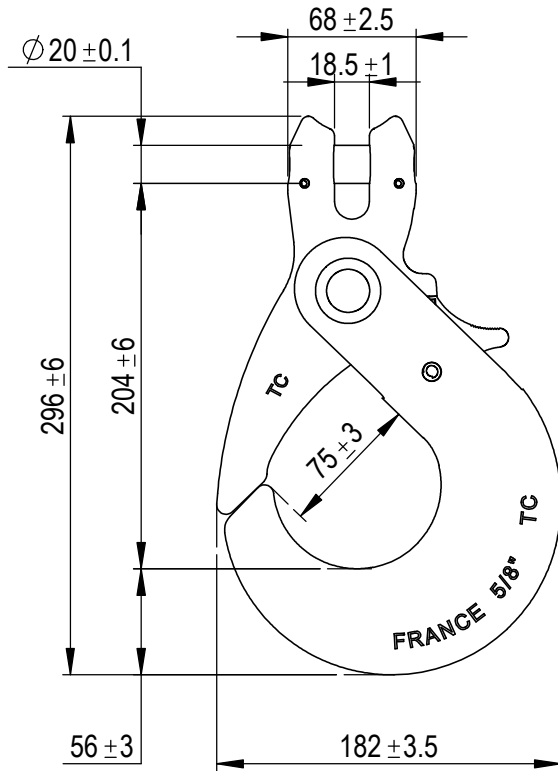

Green Pin® Self Locking Hook C EN1677-3 GR8

Group : XLC

Part : GPXLC4

WLL : 8.2t

0	First Issue	2019-4-15	R.CH
Rev.	Description	Date	Drawn
Copyright by Van Beest B.V. moreover this document is the property of Van Beest B.V. This document or any part of it may neither be made known, copied or multiplied, nor used for any purpose other than that for which it is specifically furnished, without the prior written consent of Van Beest B.V.			
Title Green Pin® Self Locking Hook C EN1677-3 GR8		Remark XLC GPXLC4	

P.O. Box 57, 3360 AB Sliedrecht (The Netherlands)
Industrieweg 6, 3361 HJ Sliedrecht
Tel. +31(0)184-413300 www.greenpin.com

Format	A4	
Scale	1:4	
Drawing number		Rev.
6955		0

We reserve the right to make amendments on specifications in this drawing without prior notification.