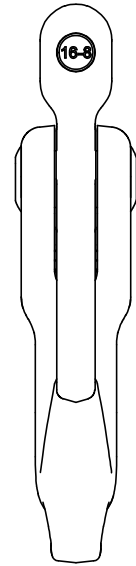

Green Pin® Self Locking Hook C EN1677-3 GR8

Group : XLC

Part : GPXLC4

WLL : 8.2t

0	First Issue	2019-4-15	R.CH
Rev.	Description	Date	Drawn
Copyright by Van Beest B.V. moreover this document is the property of Van Beest B.V. This document or any part of it may neither be made known, copied or multiplied, nor used for any purpose other than that for which it is specifically furnished, without the prior written consent of Van Beest B.V.			
Title Green Pin® Self Locking Hook C EN1677-3 GR8		Remark XLC GPXLC4	

P.O. Box 57, 3360 AB Sliedrecht (The Netherlands)
Industrieweg 6, 3361 HJ Sliedrecht
Tel. +31(0)184-413300 www.greenpin.com

Format	A4	
Scale	1:4	
Drawing number		Rev.
6955		0

We reserve the right to make amendments on specifications in this drawing without prior notification.