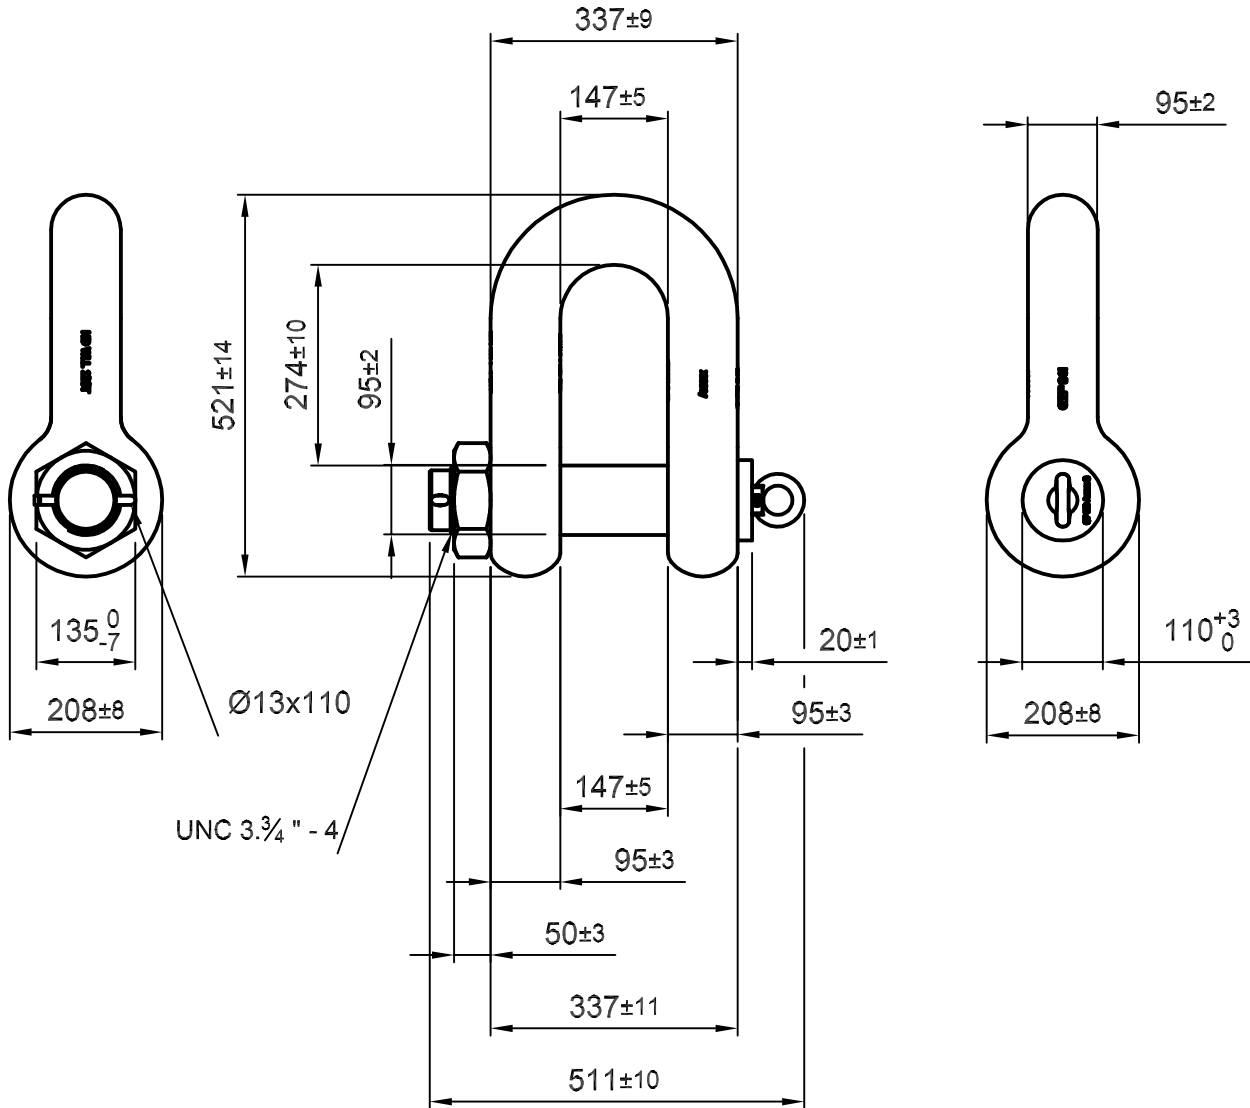

Green Pin® Heavy Duty Shackles

Group : G-6038

Part : HDGPDM0120

WLL : 120 t

We reserve the right to make amendments on specifications in this drawing without prior notification.

Rev.	Description	Date	Drawn
0	First Issue	18-11-09	H.T.

Title	Green Pin® Heavy Duty Shackles dee shackles with safety bolt	Remark	G-6038 HDGPDM0120
-------	---	--------	----------------------

Format	A4		
Scale	1:10		
Drawing number	5250	Rev.	0