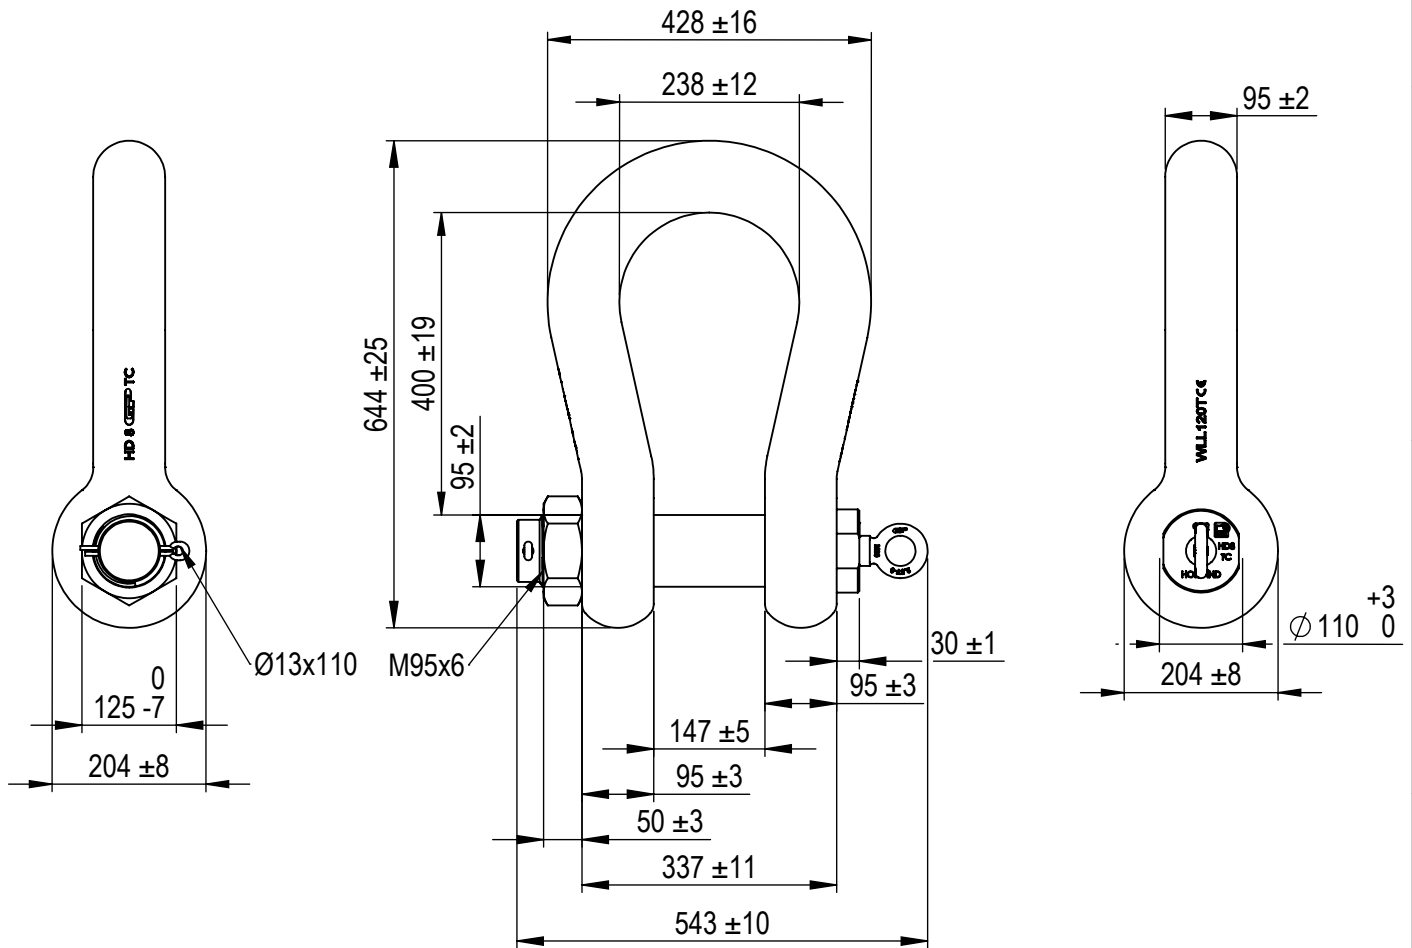

Green Pin® Heavy Duty Bow Shackle BN
 Group : P-6036
 Part : HDGPHM0120
 WLL : 120 t

We reserve the right to make amendments on specifications in this drawing without prior notification.

Rev.	Description	Date	Drawn
A	Product update	16-07-2020	R.B.
0	First Issue	16-11-09	H.T.

P.O. Box 57, 3360 AB Sliedrecht (The Netherlands)
 Industrieweg 6, 3361 HJ Sliedrecht
 Tel. +31(0)184-413300 www.greenpin.com

Format	A4	
Scale	1:10	

Title Green Pin® Heavy Duty Bow Shackle BN High load capacity bow shackle with safety bolt		Remark P-6036 HDGPHM0120		Drawing number 5225	Rev. A
--	--	---------------------------------------	--	-------------------------------	------------------