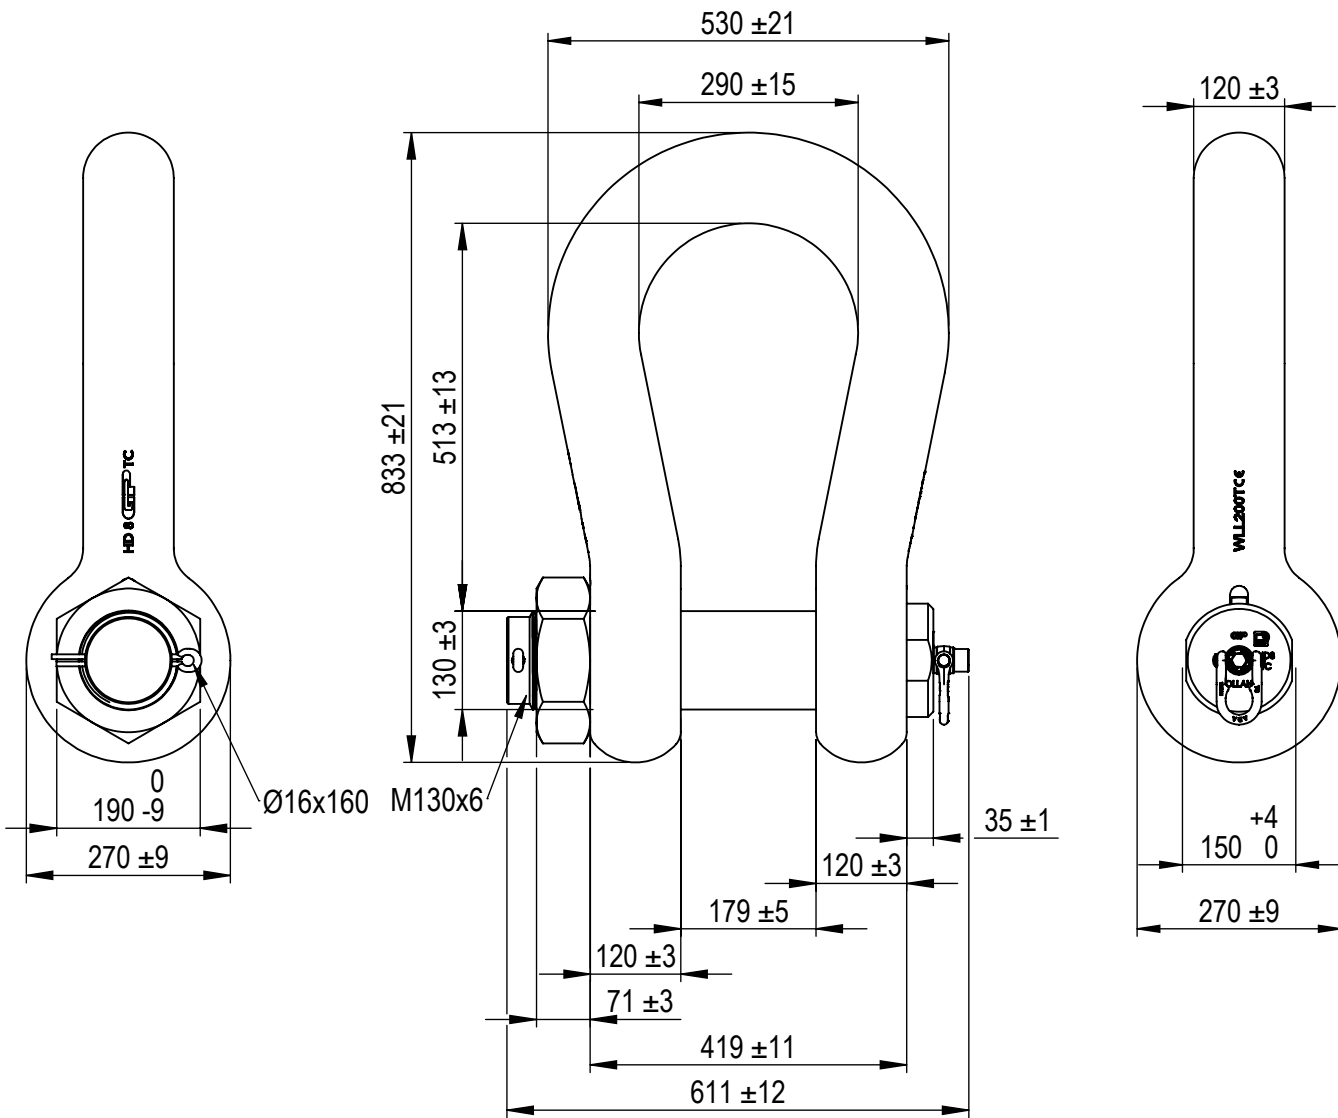

Green Pin® Heavy Duty Bow Shackle BN
 Group : P-6036
 Part : HDGPHM0200
 WLL : 200 t

We reserve the right to make amendments on specifications in this drawing without prior notification.

Rev.	Description	Date	Drawn
A	Product update	16-07-2020	R.B.
0	First Issue	18-11-09	H.T.

Title Green Pin® Heavy Duty Bow Shackle BN
 High load capacity bow shackle with safety bolt

Remark
 P-6036
 HDGPHM0200

Green Pin®

P.O. Box 57, 3360 AB Sliedrecht (The Netherlands)
 Industrieweg 6, 3361 HJ Sliedrecht
 Tel. +31(0)184-413300 www.greenpin.com

Format	A4	
Scale	1:10	
Drawing number	5227	Rev.
		A