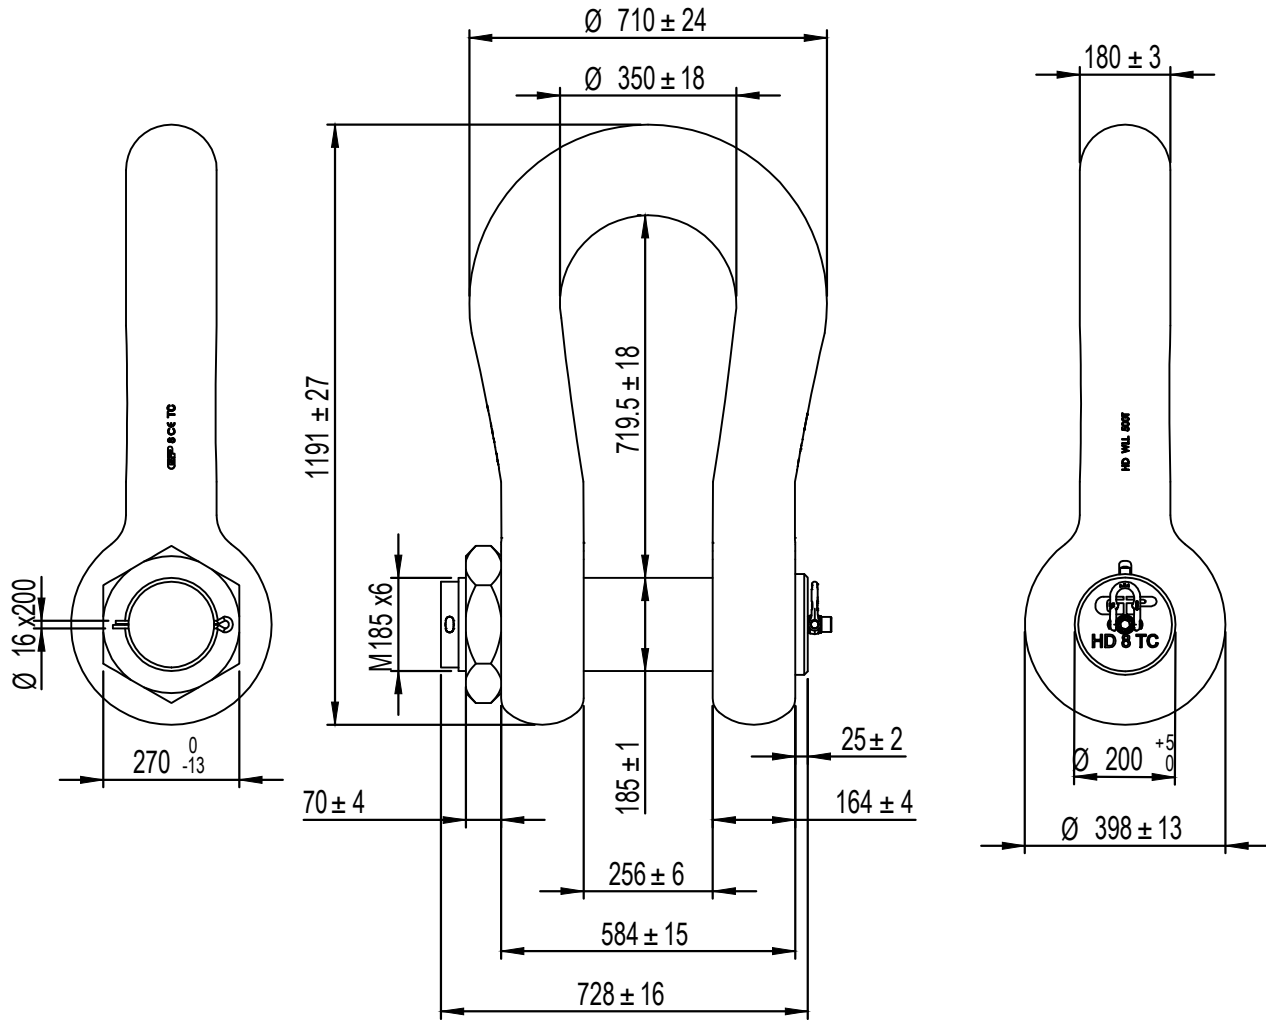

Green Pin® Heavy Duty Bow Shackle BN
 Group : P-6036
 Part : HDGPHM0500
 WLL : 500t

We reserve the right to make amendments on specifications in this drawing without prior notification.

Rev.	Description	Date	Drawn
A	Product update	22-04-15	R.CH
0	First issue	18-11-09	H.T.

P.O. Box 57, 3360 AB Sliedrecht (The Netherlands)
 Industrieweg 6, 3361 HJ Sliedrecht
 Tel. +31(0)184-413300 www.greenpin.com

Format	A4	
Scale	1:15	

Title **Green Pin® Heavy Duty Bow Shackle BN**
 High load capacity bow shackle with safety bolt

Remark
 P-6036
 HDGPHM0500

Drawing number
 5231

Rev.
 A