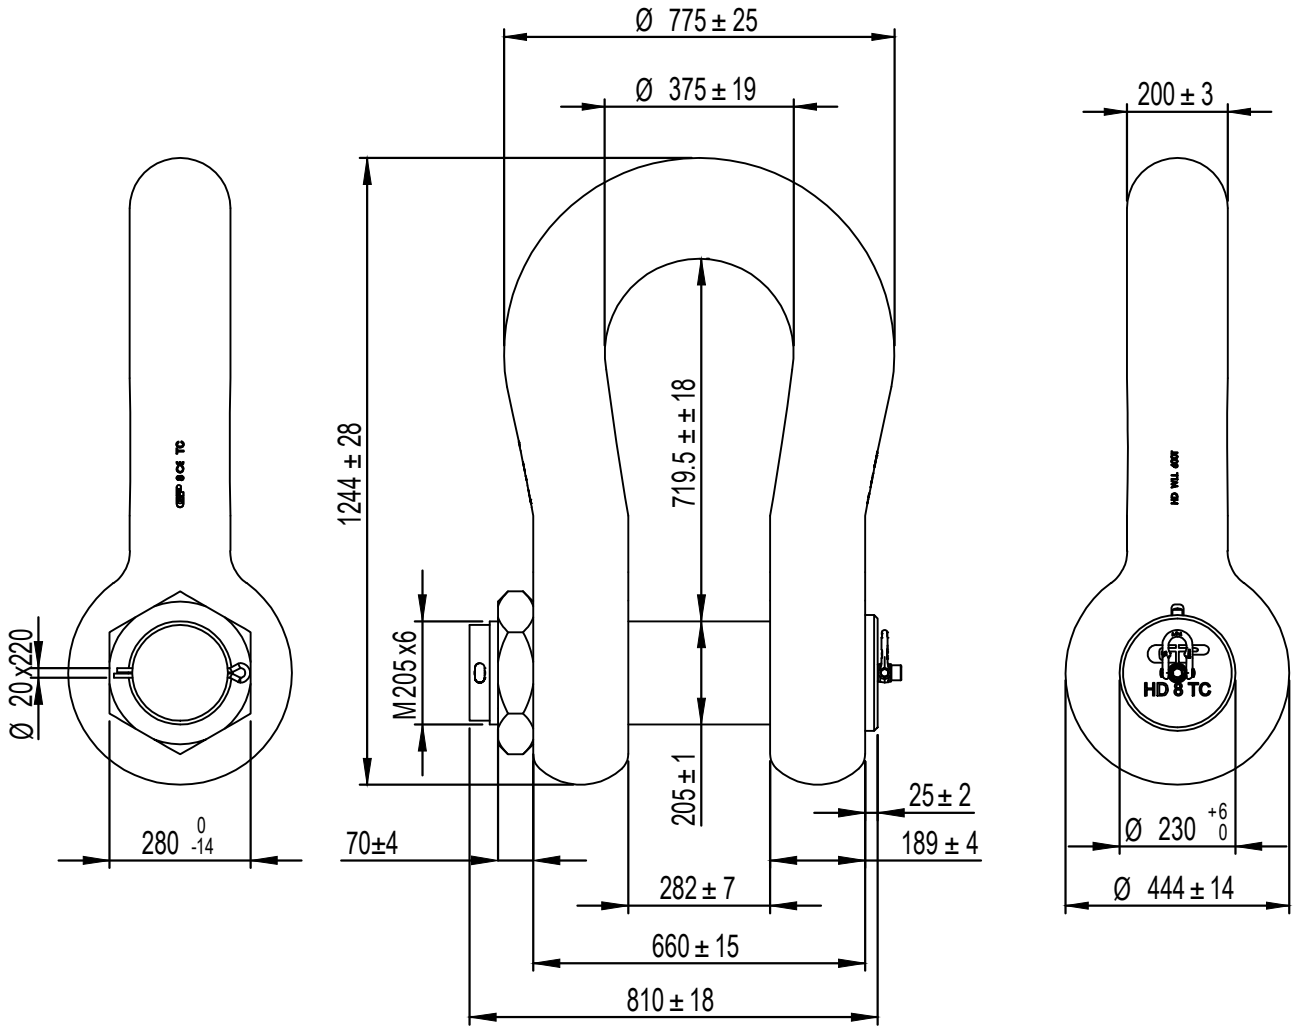

Green Pin® Heavy Duty Bow Shackle BN
 Group : P-6036
 Part : HDGPHM0600
 WLL : 600t

We reserve the right to make amendments on specifications in this drawing without prior notification.

Rev.	Description	Date	Drawn
A	Product update	22-04-15	R.CH
0	First issue	18-11-09	H.T.

P.O. Box 57, 3360 AB Sliedrecht (The Netherlands)
 Industrieweg 6, 3361 HJ Sliedrecht
 Tel. +31(0)184-413300 www.greenpin.com

Format	A4	
Scale	1:15	

Title Green Pin® Heavy Duty Bow Shackle BN
 High load capacity bow shackle with safety bolt

Remark
 P-6036
 HDGPHM0600

Drawing number	Rev.
5232	A