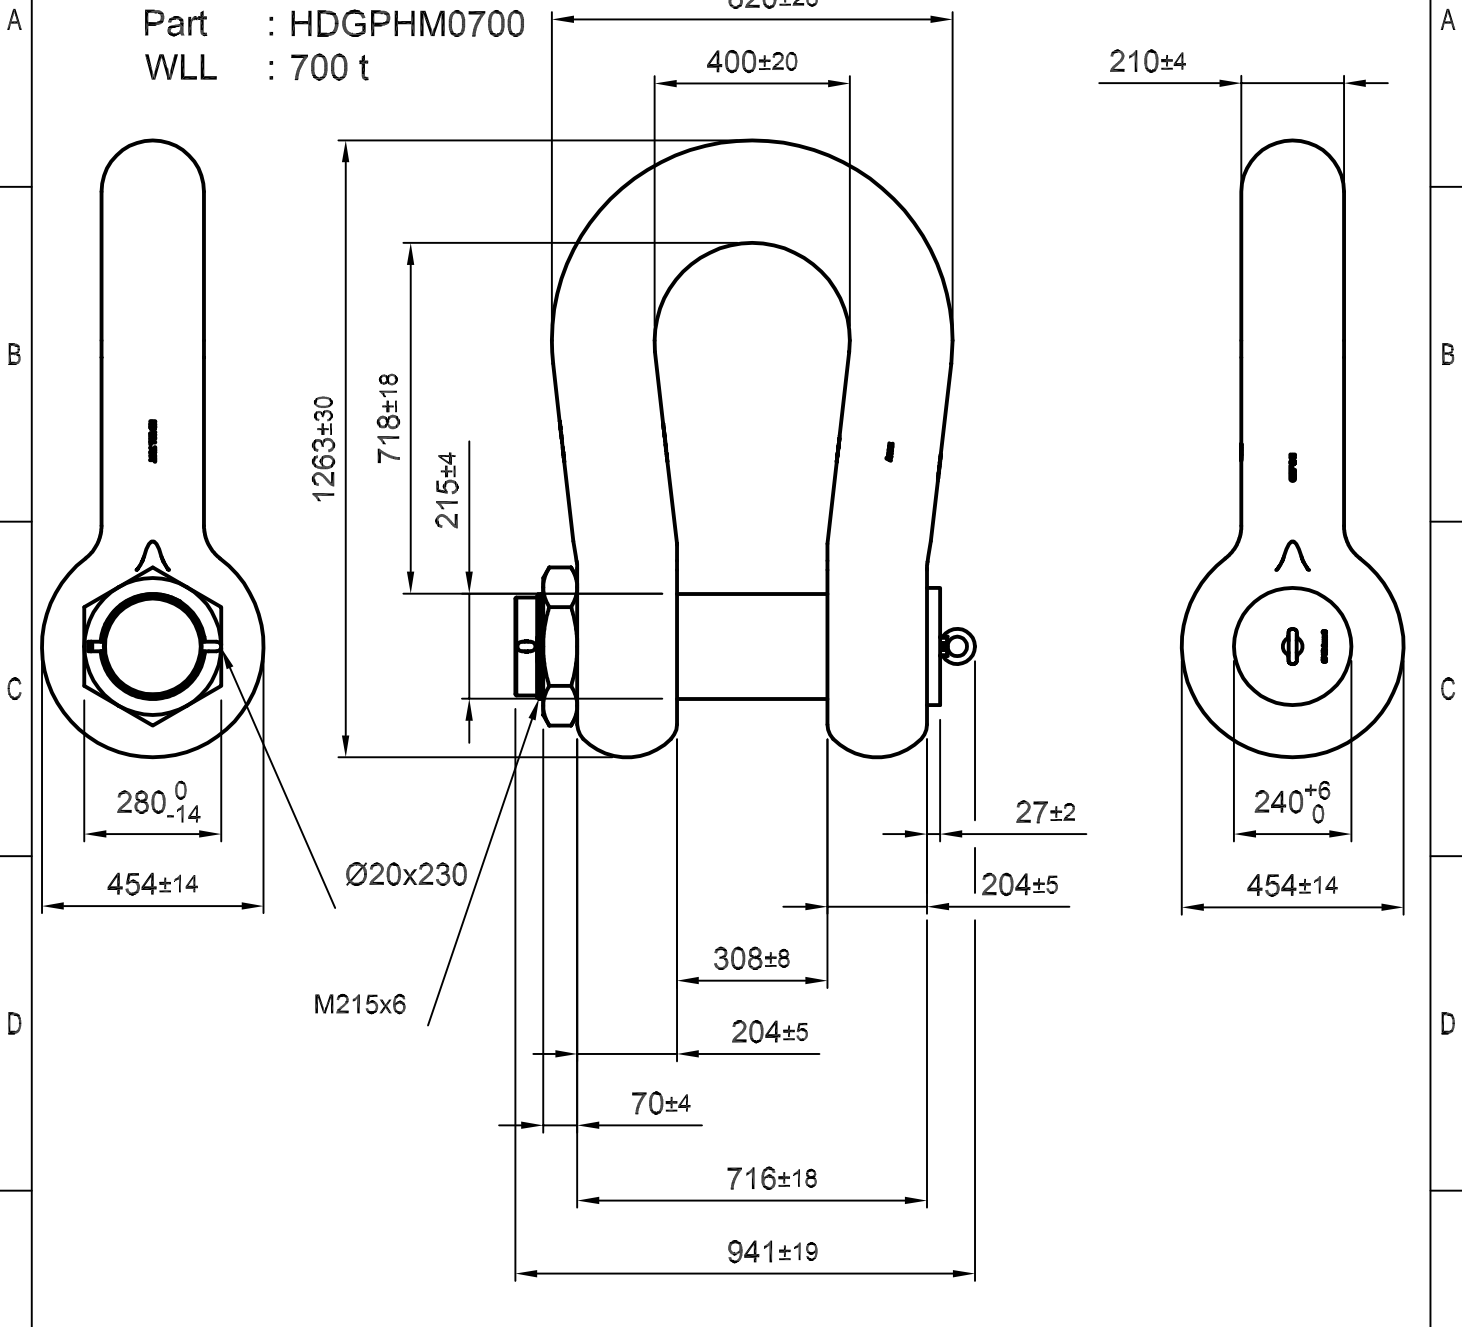

Green Pin® Heavy Duty Shackles

Group : P-6036

Part : HDGPHM0700

WLL : 700 t

We reserve the right to make amendments on specifications in this drawing without prior notification.

Rev.	Description	Date	Drawn
0	First Issue	18-11-09	H.T.

Title Green Pin® Heavy Duty Shackles
bow shackles with safety bolt

Remark
P-6036
HDGPHM0700

Format A4	
Scale 1:15	
Drawing number 5233	Rev. 0