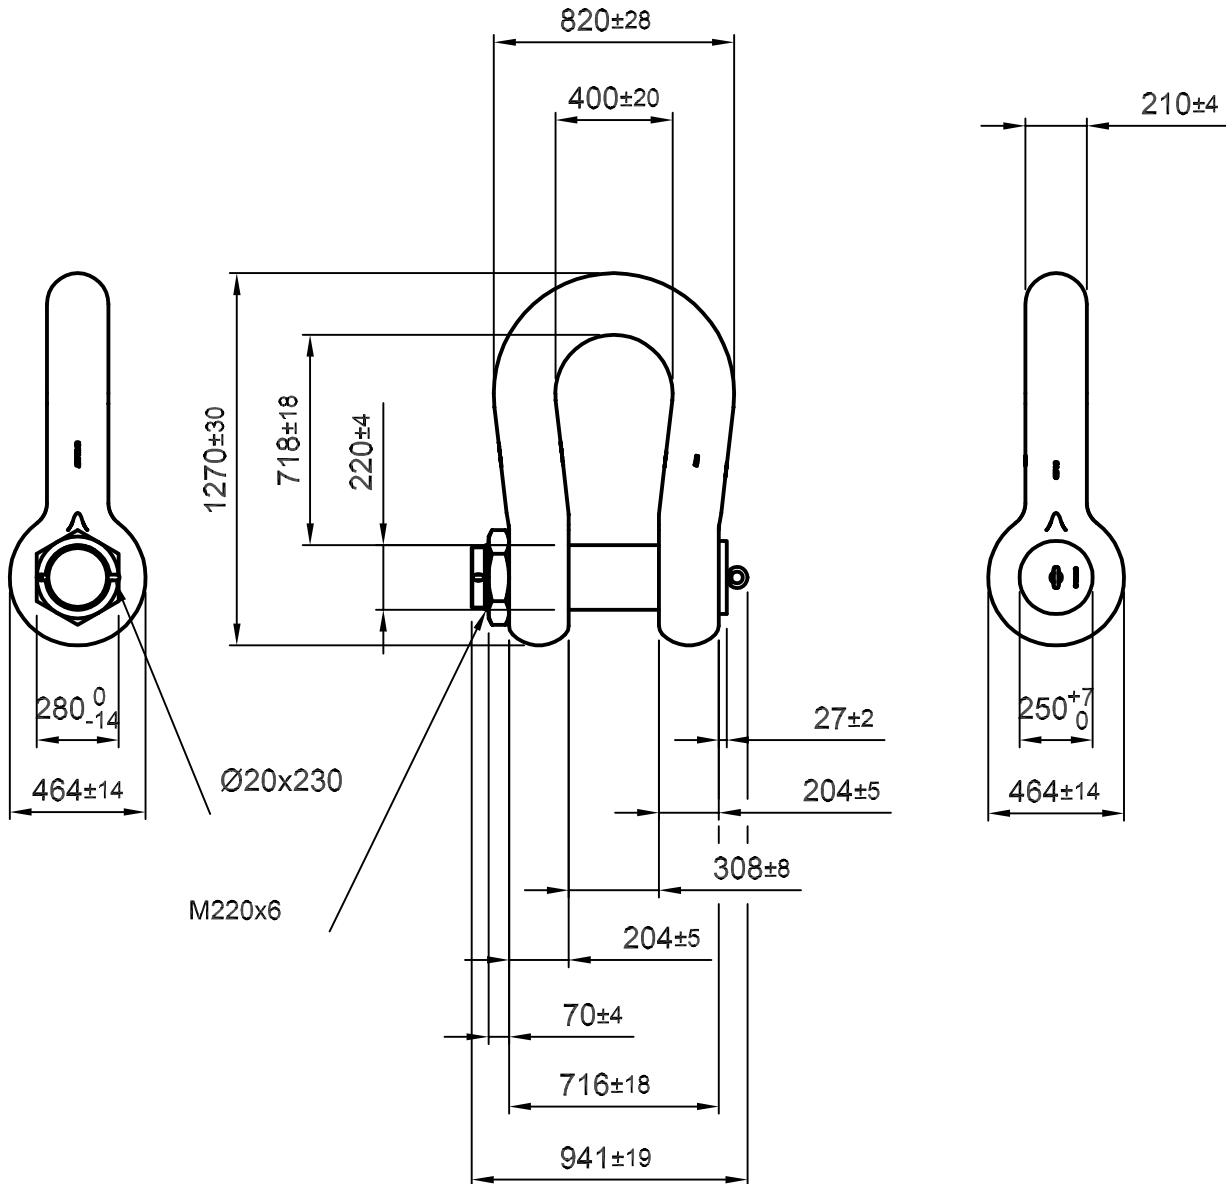

Green Pin® Heavy Duty Shackles

Group : P-6036

Part : HDGPHM0800

WLL : 800 t

We reserve the right to make amendments on specifications in this drawing without prior notification.

Rev.	Description	Date	Drawn
0	First Issue	18-11-09	H.T.

Title **Green Pin® Heavy Duty Shackles**  
**bow shackles with safety bolt**

Remark  
P-6036  
HDGPHM0800

Format	A4	
Scale	1:25	
Drawing number	5234	Rev.
		0