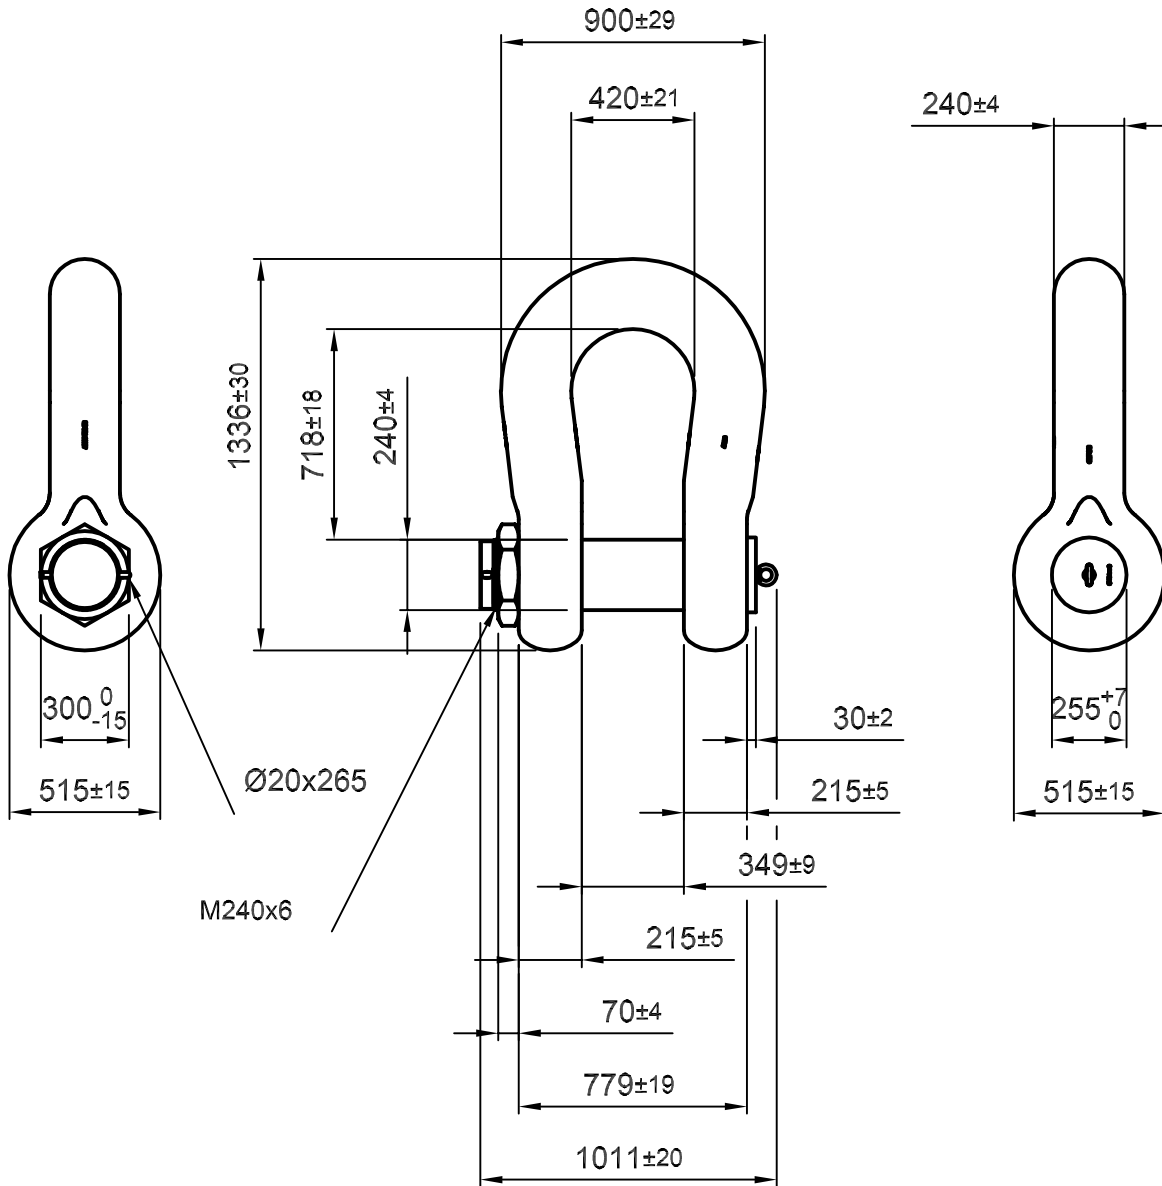

Green Pin® Heavy Duty Shackles

Group : P-6036

Part : HDGPHM1000

WLL : 1000 t

We reserve the right to make amendments on specifications in this drawing without prior notification.

Rev.	Description	Date	Drawn
0	First Issue	18-11-09	H.T.

Title Green Pin® Heavy Duty Shackles
bow shackles with safety bolt

Remark
P-6036
HDGPHM1000

Format	A4	
Scale	1:25	
Drawing number	5236	Rev.
		0