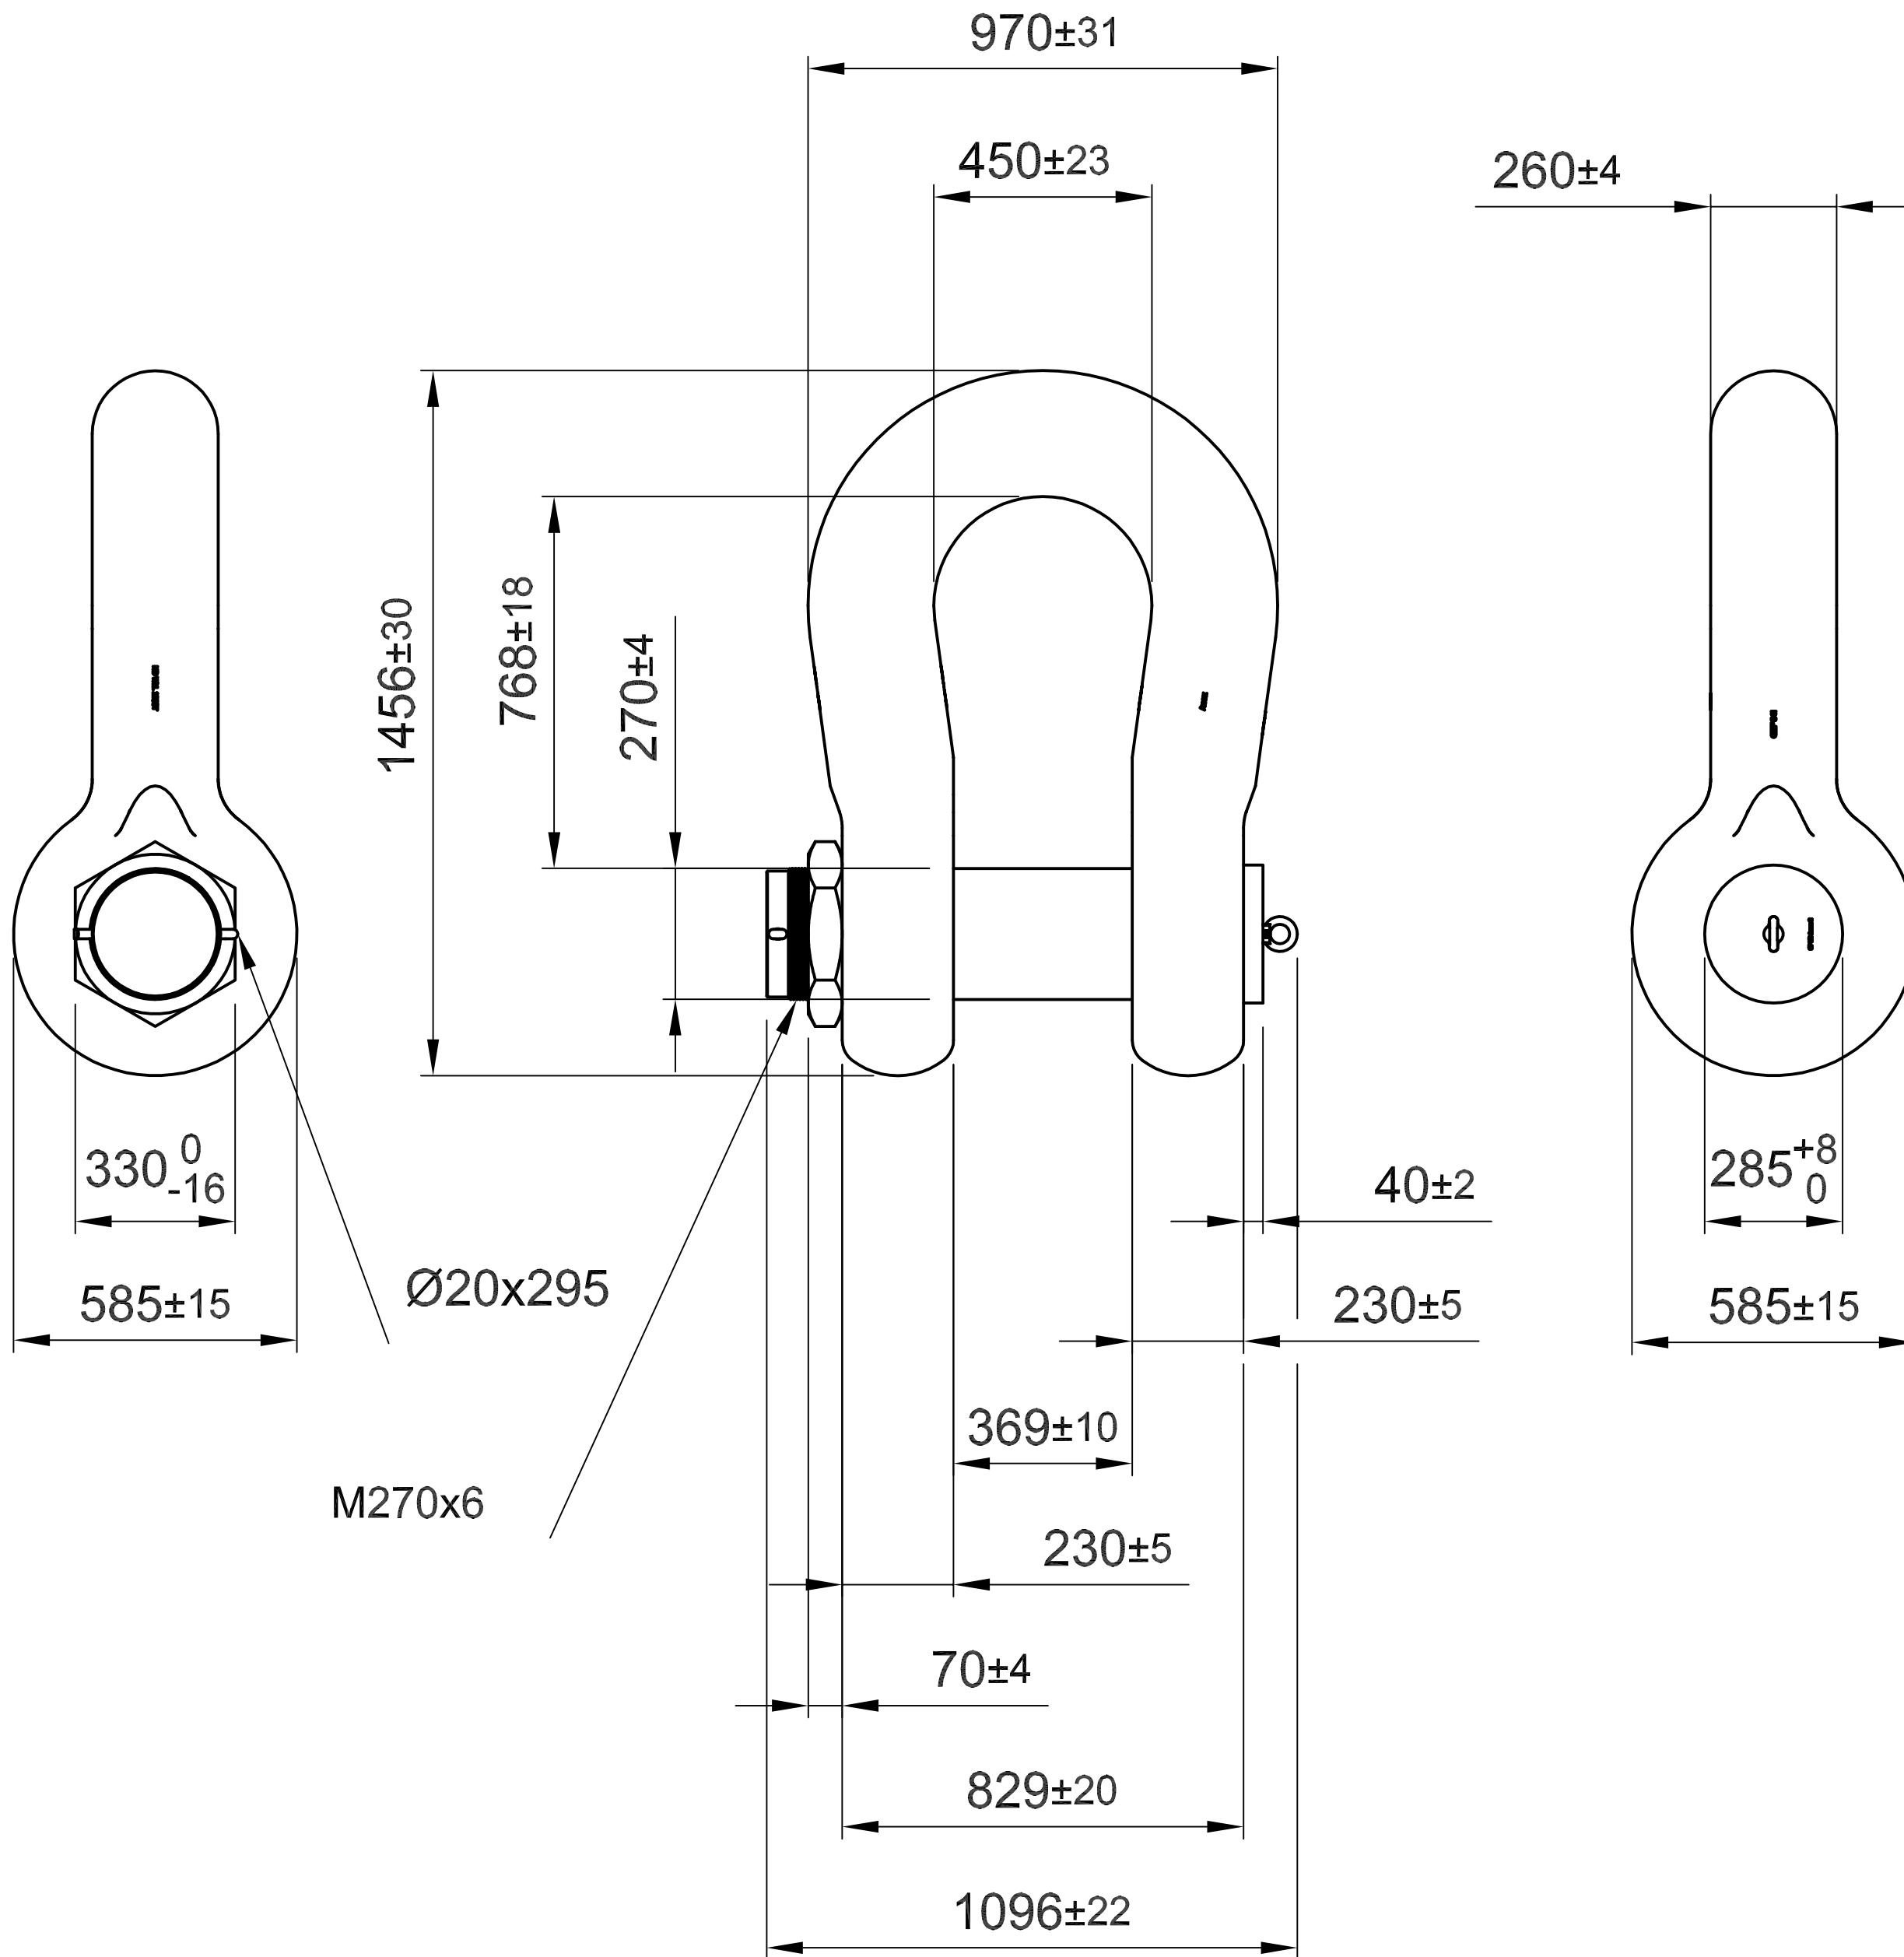

Green Pin® Heavy Duty Shackles

Group : P-6036

Part : HDGPHM1250

WLL : 1250 t

We reserve the right to make amendments on specifications in this drawing without prior notification.

Rev.	Description	Date	Drawn
0	First Issue	18-11-09	H.T.

Title **Green Pin® Heavy Duty Shackles**
bow shackles with safety bolt

Remark
P-6036
HDGPHM1250

P.O. Box 57, 3360 AB Sliedrecht
(The Netherlands)
Industrieweg 6, 3361 HJ Sliedrecht
Tel. 0184-413300 Fax. 0184-413101

Format	A4	
Scale	1:25	
Drawing number	5237	Rev.
		0