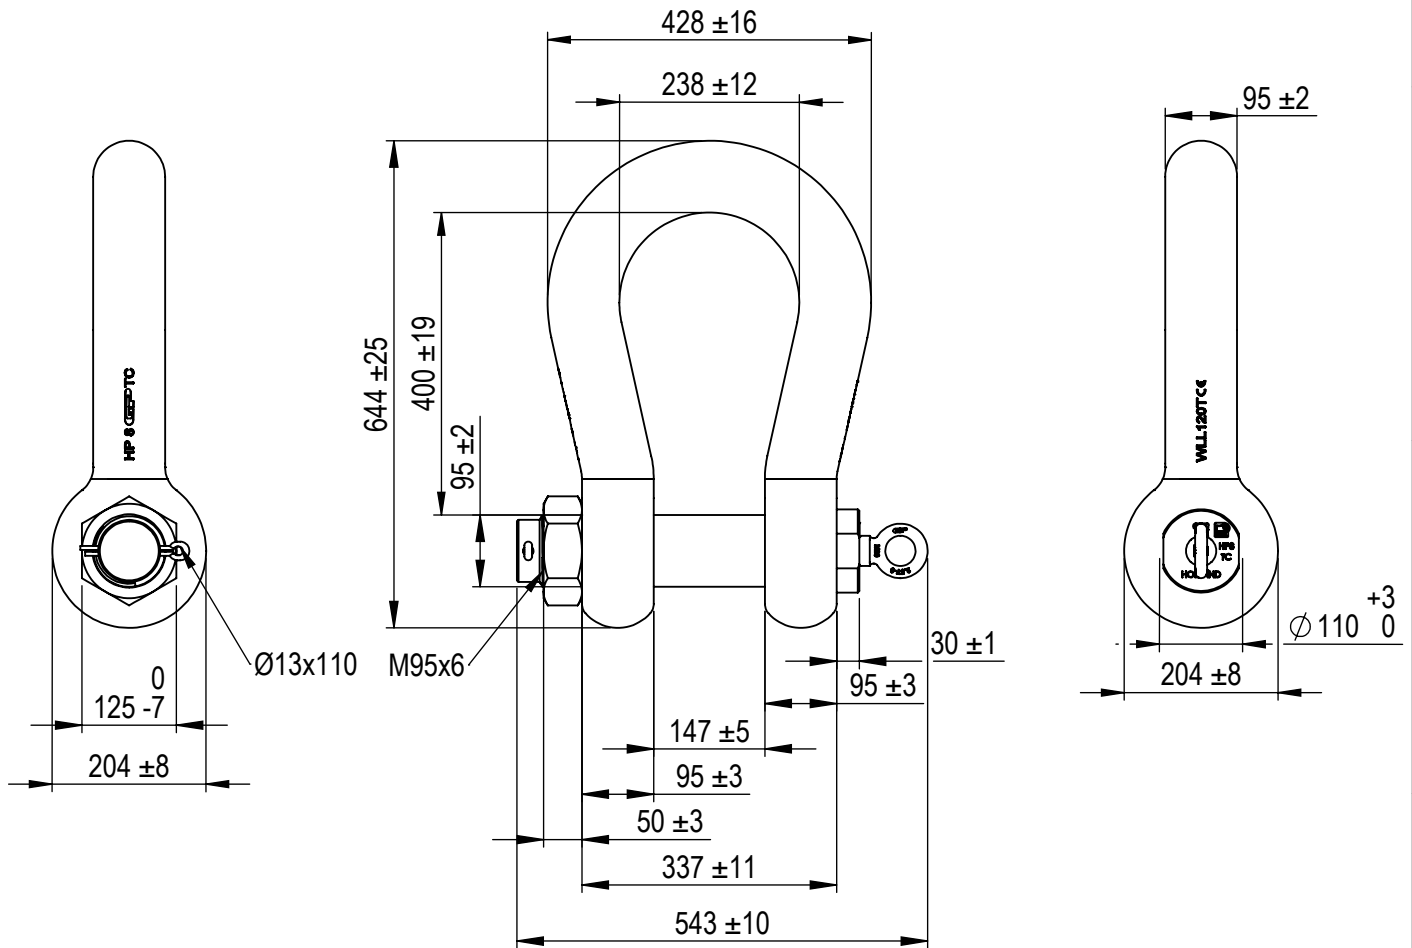

Green Pin Polar[®] Heavy Duty Bow Shackle BN
 Group : P-6031
 Part : HDPOHM0120
 WLL : 120 t

We reserve the right to make amendments on specifications in this drawing without prior notification.

Rev.	Description	Date	Drawn
A	Product update	21-07-2020	R.B.
0	First Issue	16-11-09	H.T.

P.O. Box 57, 3360 AB Sliedrecht (The Netherlands)
 Industrieweg 6, 3361 HJ Sliedrecht
 Tel. +31(0)184-413300 www.greenpin.com

Format	A4		
Scale	1:10		
Drawing number	5200	Rev.	A

Title Green Pin Polar[®] Heavy Duty Bow Shackle BN
 High load capacity, grade 8 bow shackle with safety bolt
 for use under low temperatures