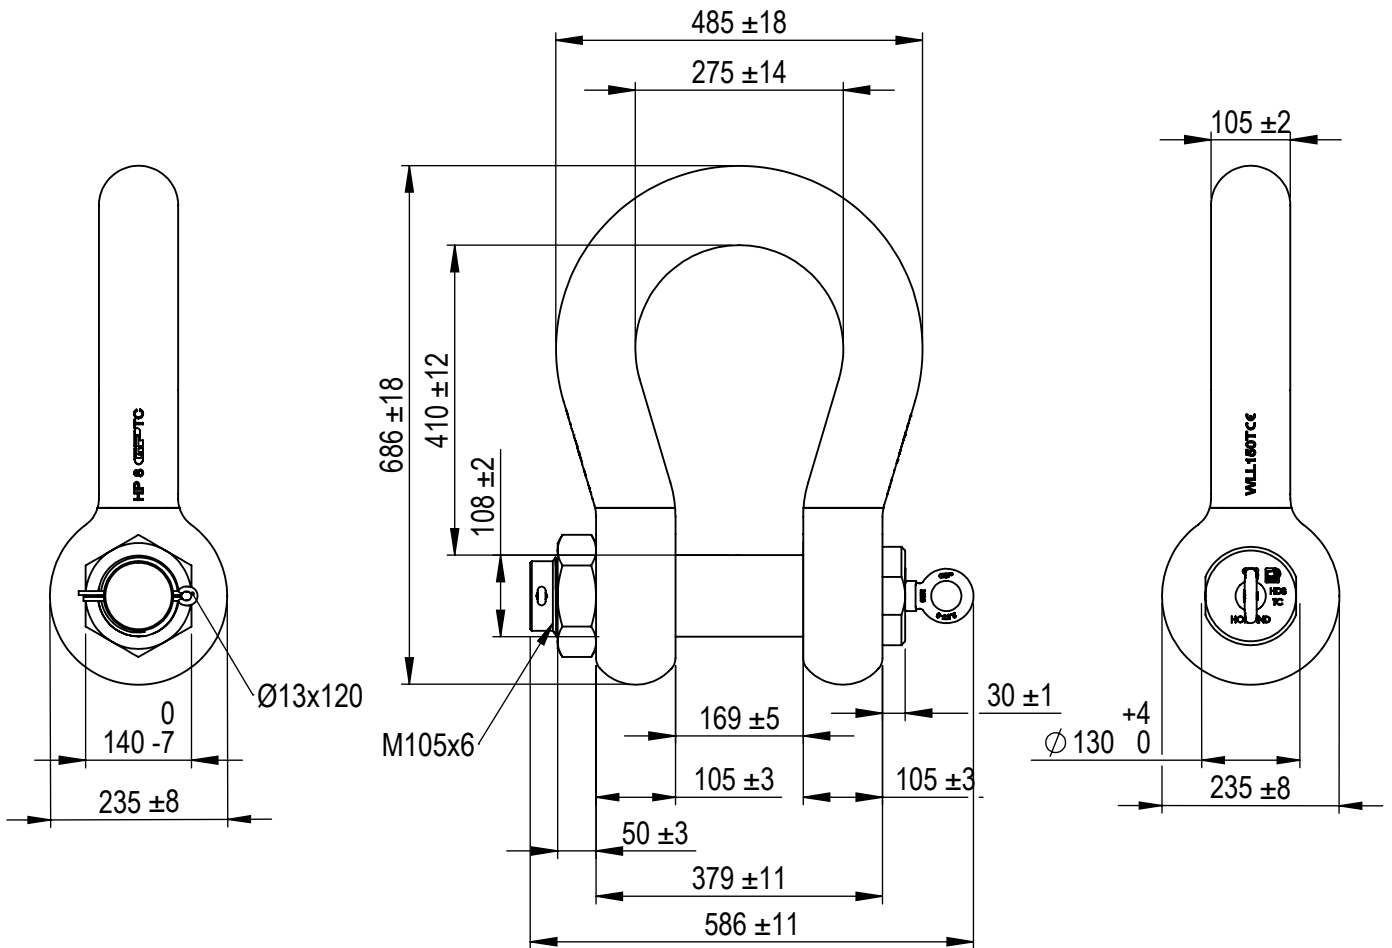

Green Pin Polar[®] Heavy Duty Bow Shackle BN
 Group : P-6031
 Part : HDPOHM0150
 WLL : 150 t

We reserve the right to make amendments on specifications in this drawing without prior notification.

Rev.	Description	Date	Drawn
A	Product update	22-07-2020	R.B.
0	First Issue	16-11-09	H.T.

P.O. Box 57, 3360 AB Sliedrecht (The Netherlands)
 Industrieweg 6, 3361 HJ Sliedrecht
 Tel. +31(0)184-413300 www.greenpin.com

Format	A4		
Scale	1:10		

Title Green Pin Polar[®] Heavy Duty Bow Shackle BN
 High load capacity, grade 8 bow shackle with safety bolt
 for use under low temperatures

Remark
 P-6031
 HDPOHM0150

Drawing number 5201
 Rev. A