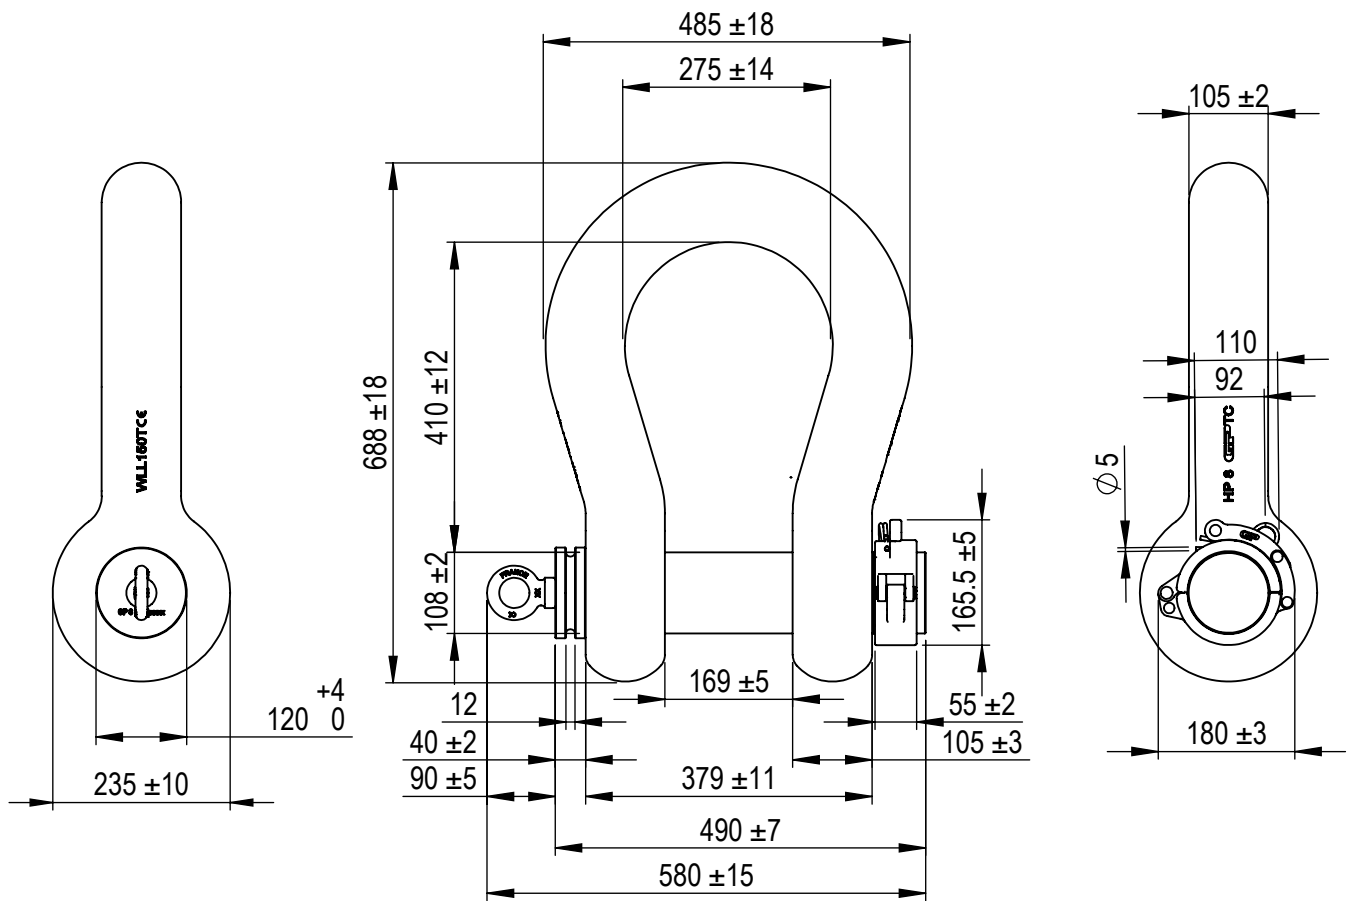

Green Pin® Locking Clamp ROV Shackle  
 Group : P-5365  
 Part : HDPOHM0150ROVRLLC  
 WLL : 150 t

We reserve the right to make amendments on specifications in this drawing without prior notification.

Rev.	Description	Date	Drawn
A	New locking clamp	22-3-2019	RB
0	First Issue	24-11-2014	AH

P.O. Box 57, 3360 AB Sliedrecht (The Netherlands)  
 Industrieweg 6, 3361 HJ Sliedrecht  
 Tel. +31(0)184-413300 www.greenpin.com

Format	A4		
Scale	1:10		
Drawing number	6771	Rev.	A

Title **Green Pin® Locking Clamp ROV Shackle**