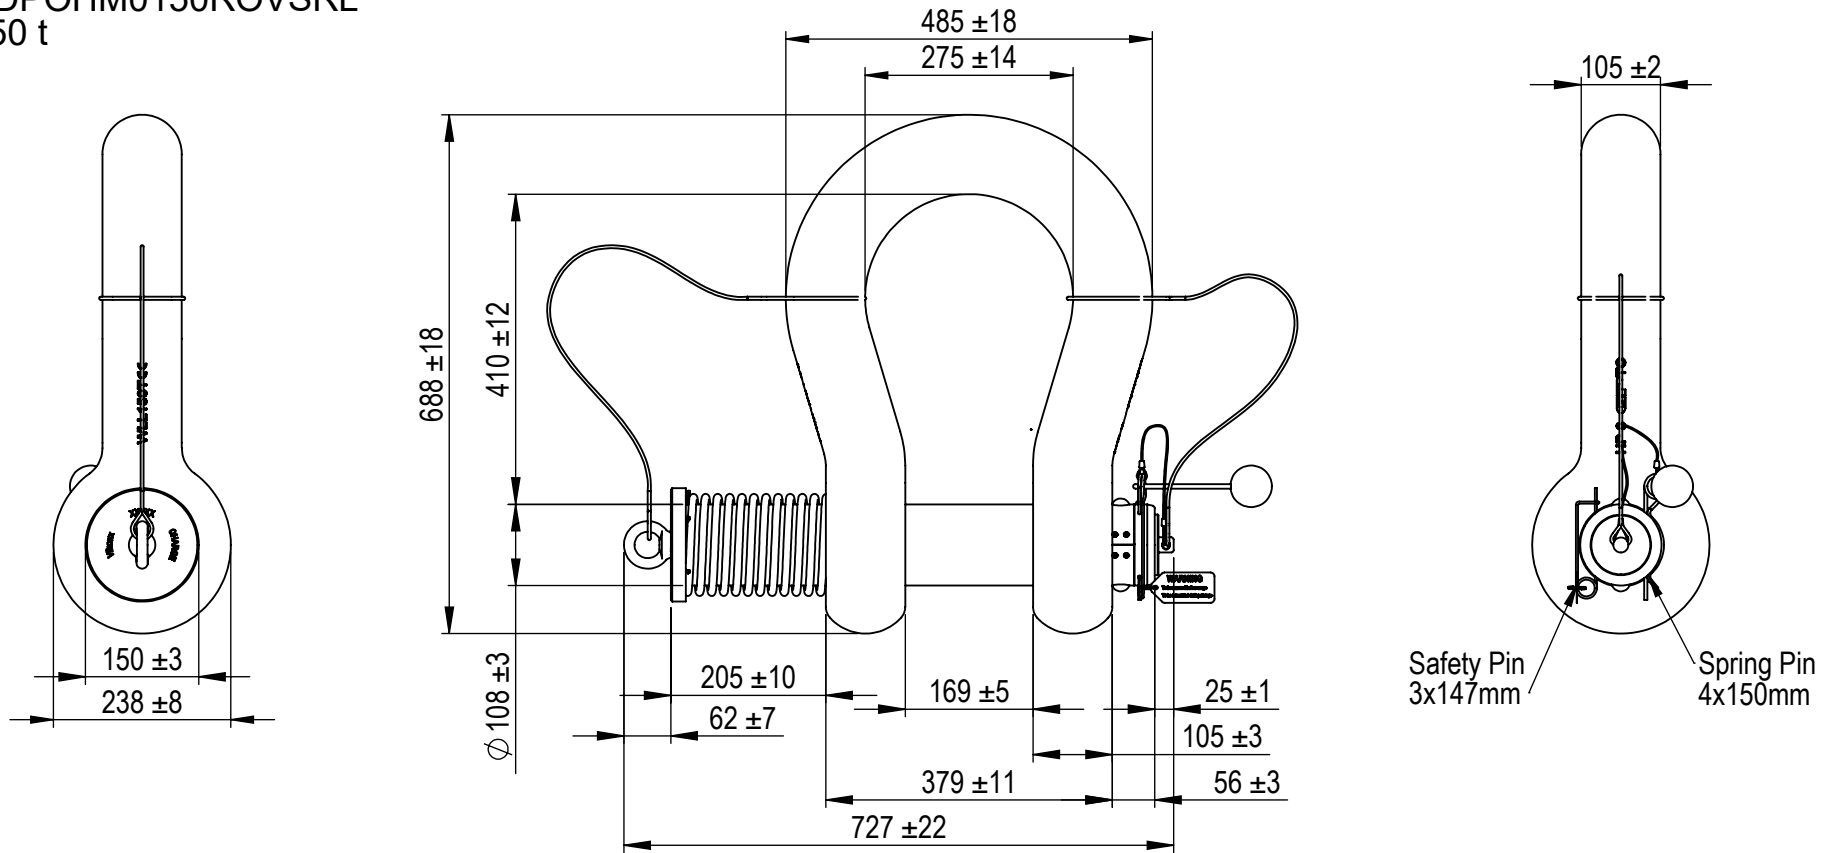

Green Pin® Spring Release ROV Shackle
 Group : P-5367
 Part : HDPOHM0150ROVSRL
 WLL : 150 t

A	Model Update	1-5-2019	RB
0	First Issue	13-07-2015	DVDP
Rev.	Description	Date	Drawn

Copyright by Van Beest B.V. moreover this document is the property of Van Beest B.V. This document or any part of it may neither be made known, copied or multiplied, nor used for any purpose other than that for which it is specifically furnished, without the prior written consent of Van Beest B.V.

Title **Green Pin® Spring Release ROV Shackles**

Remark
 P-5367
 HDPOHM0150ROVSRL

Green Pin®
 P.O. Box 57, 3360 AB Sliedrecht (The Netherlands)
 Industrieweg 6, 3361 HJ Sliedrecht
 Tel. +31(0)184-413300 www.greenpin.com

Format	A4	 
Scale	1:10	
Drawing number	6810	Rev.
	A	

We reserve the right to make amendments on specifications in this drawing without prior notification.