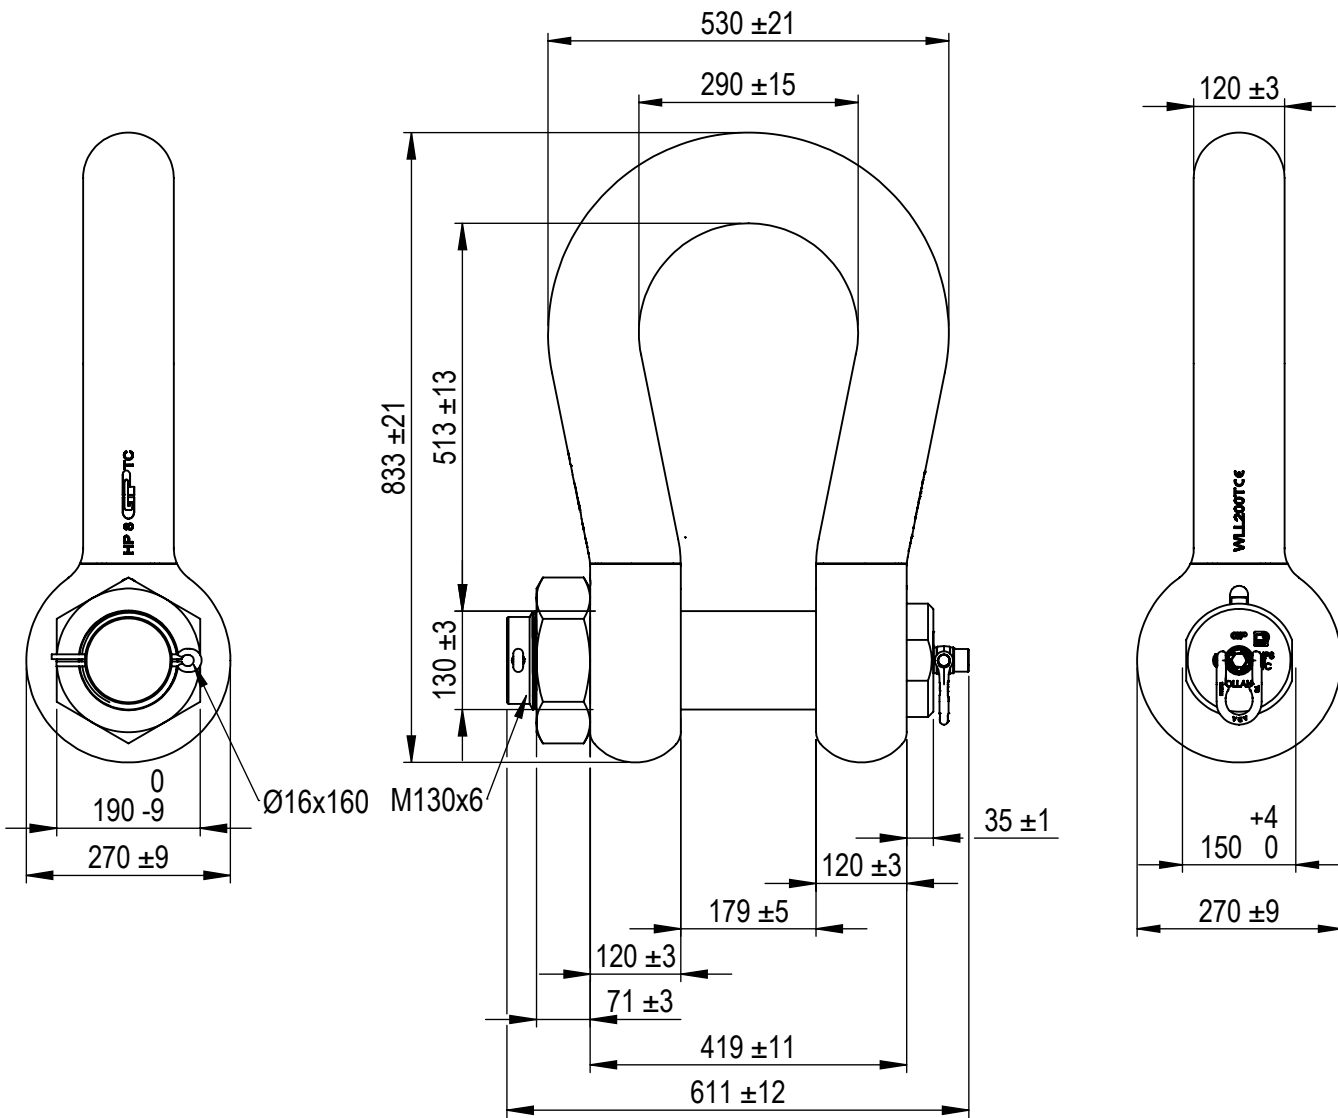

Green Pin Polar<sup>®</sup> Heavy Duty Bow Shackle BN  
 Group : P-6031  
 Part : HDPOHM0200  
 WLL : 200 t

We reserve the right to make amendments on specifications in this drawing without prior notification.

**Green Pin<sup>®</sup>**  
 P.O. Box 57, 3360 AB Sliedrecht (The Netherlands)  
 Industrieweg 6, 3361 HJ Sliedrecht  
 Tel. +31(0)184-413300 www.greenpin.com

Title Green Pin Polar<sup>®</sup> Heavy Duty Bow Shackle BN  
 High load capacity, grade 8 bow shackle with safety bolt for use under low temperatures

Remark  
 P-6031  
 HDPOHM0200

Format	A4	
Scale	1:10	
Drawing number	5202	Rev.
		A