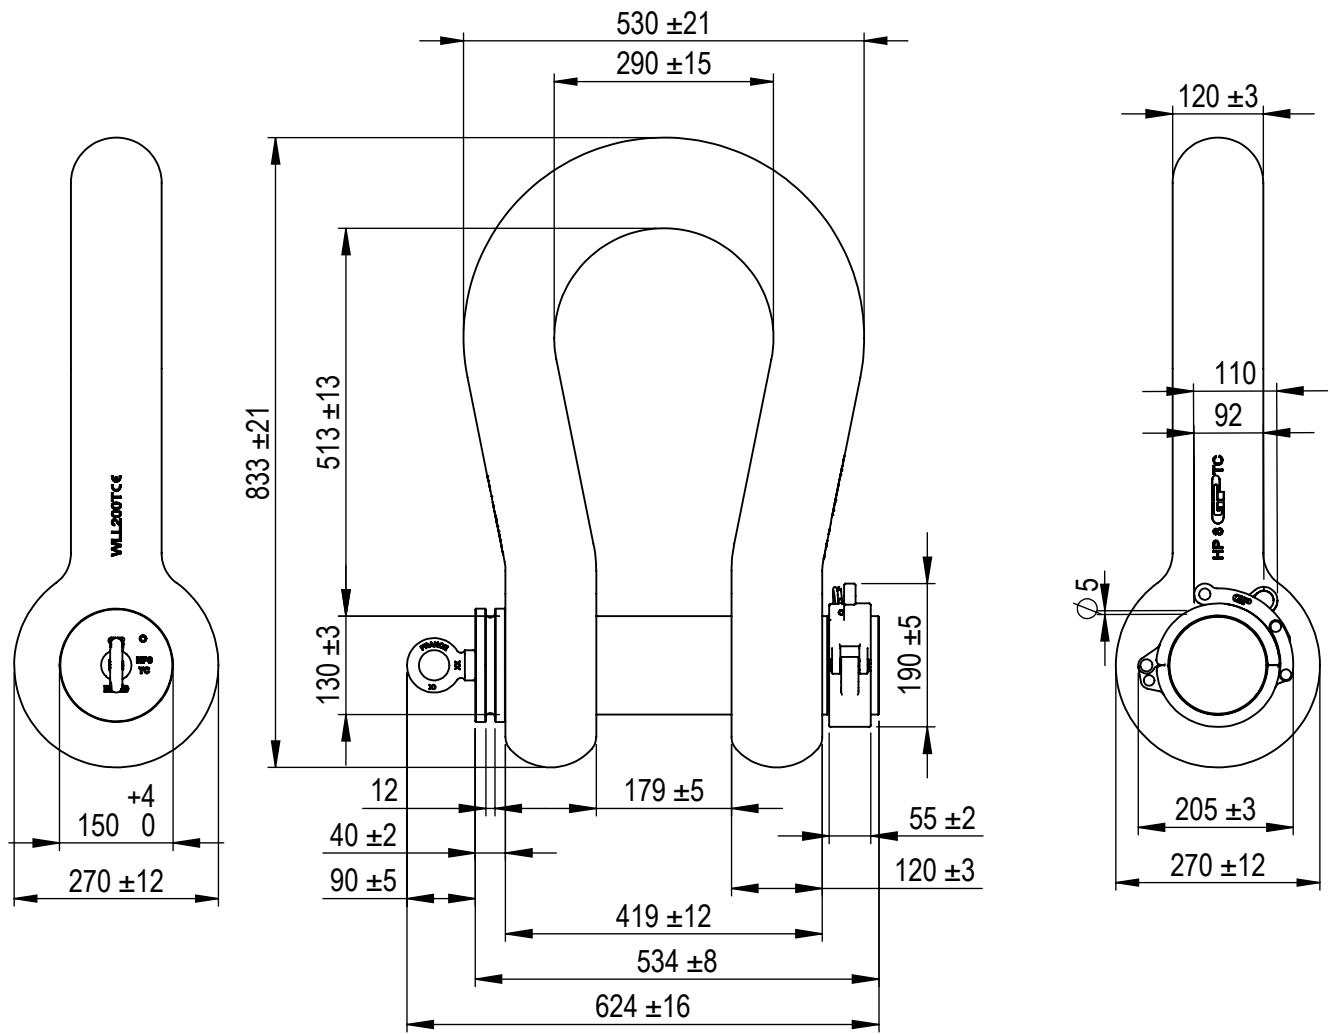

Green Pin[®] Locking Clamp ROV Shackle
 Group : P-5365
 Part : HDPOHM0200ROVRLLC
 WLL : 200 t

We reserve the right to make amendments on specifications in this drawing without prior notification.

Rev.	Description	Date	Drawn
A	New locking clamp	22-3-2019	RB
0	First Issue	24-11-2014	AH

P.O. Box 57, 3360 AB Sliedrecht (The Netherlands)
 Industrieweg 6, 3361 HJ Sliedrecht
 Tel. +31(0)184-413300 www.greenpin.com

Format	A4	
Scale	1:10	

Title	Green Pin [®] Locking Clamp ROV Shackle	Remark	P-5365 HDPOHM0200ROVRLLC	Drawing number	6772	Rev.	A
-------	---	--------	-----------------------------	----------------	------	------	---