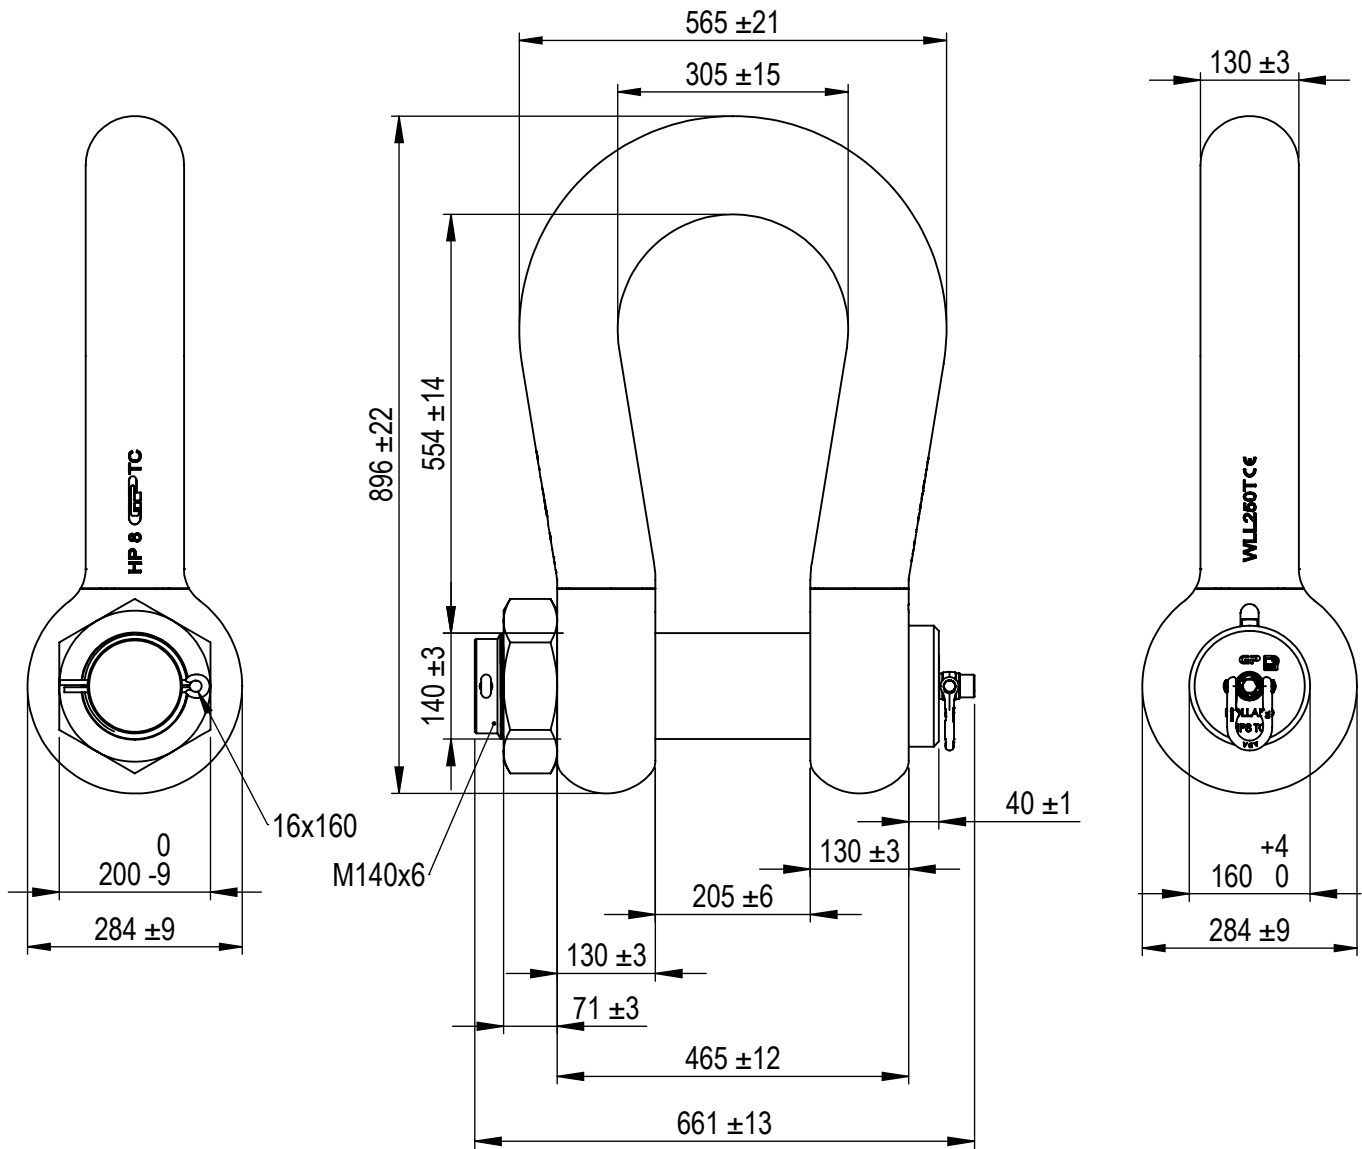

Green Pin Polar[®] Heavy Duty Bow Shackle BN
 Group : P-6031
 Part : HDPOHM0250
 WLL : 250 t

We reserve the right to make amendments on specifications in this drawing without prior notification.

Rev.	Description	Date	Drawn
A	Product Update	22-07-2020	R.B.
0	First issue	18-11-09	H.T.

P.O. Box 57, 3360 AB Sliedrecht (The Netherlands)
 Industrieweg 6, 3361 HJ Sliedrecht
 Tel. +31(0)184-413300 www.greenpin.com

Format	A4		
Scale	1:10		
Drawing number		5203	Rev.
			A

Title Green Pin Polar[®] Heavy Duty Bow Shackle BN
 High load capacity, grade 8 bow shackle with safety bolt
 for use under low temperatures