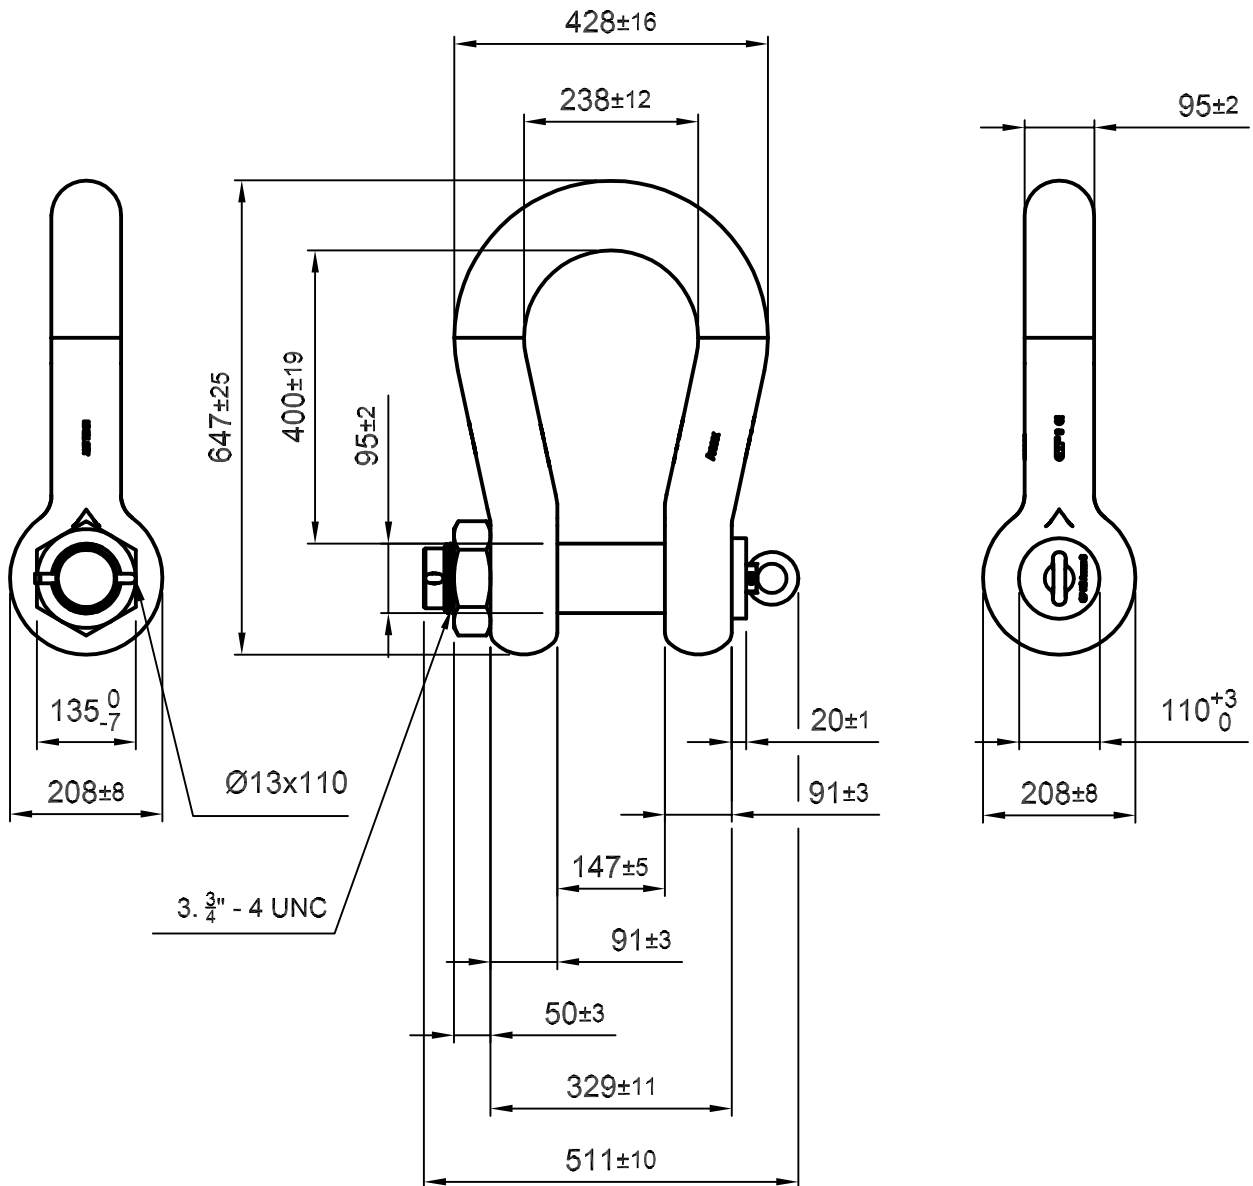

Green Pin® Super Shackles

Group : G-5263

Part : HDSUHM0150

WLL : 150 t

We reserve the right to make amendments on specifications in this drawing without prior notification.

0	First Issue	18-11-09	H.T.
Rev.	Description	Date	Drawn

Title **Green Pin® Super Shackles**
bow shackles with safety bolt

Remark
G-5263
HDSUHM0150

Format	A4	
Scale	1:10	
Drawing number	5150	Rev.
		0