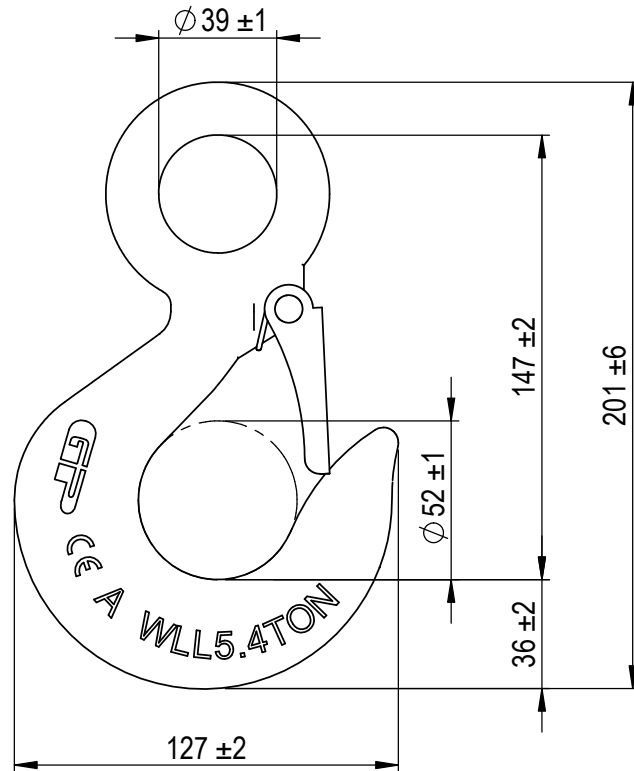

Green Pin® Hook E GR 8
 Group : P-6714A
 Part : HKK14A045
 WLL : 5.4t

Rev.	Description	Date	Drawn
A	drawing updated	2023/2/10	DL
0	First Issue	2020-2-1	DL

Copyright by Van Beest B.V. moreover this document is the property of Van Beest B.V. This document or any part of it may neither be made known, copied or multiplied, nor used for any purpose other than that for which it is specifically furnished, without the prior written consent of Van Beest B.V.

Title **Green Pin® Hook E GR 8**
Grade 8 large eye hook with safety latch

Remark
 P-6714A
 HKK14A045

P.O. Box 57, 3360 AB Sliedrecht (The Netherlands)
 Industrieweg 6, 3361 HJ Sliedrecht
 Tel. +31(0)184-413300 www.greenpin.com

Format **A4**
 Scale **1:2.5**

Drawing number **5954**
 Rev. **A**

We reserve the right to make amendments on specifications in this drawing without prior notification.