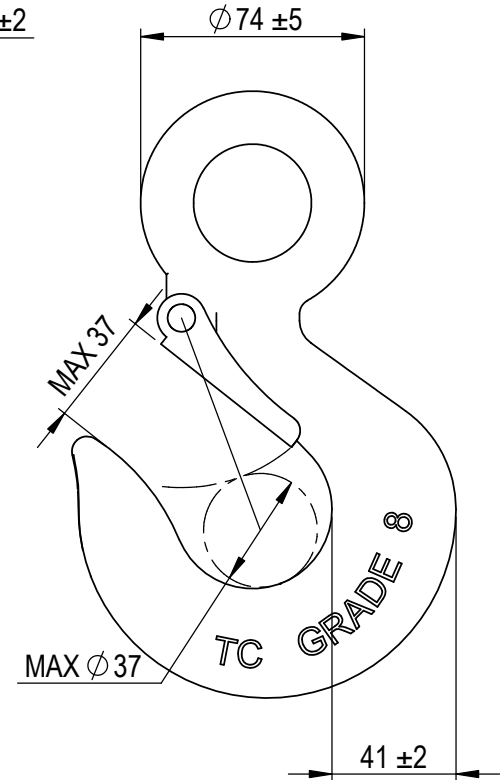

Green Pin® Hook E GR 8
 Group : P-6714A
 Part : HKK14A045
 WLL : 5.4t

Rev.	Description	Date	Drawn
A	drawing updated	2023/2/10	DL
0	First Issue	2020-2-1	DL

Copyright by Van Beest B.V. moreover this document is the property of Van Beest B.V. This document or any part of it may neither be made known, copied or multiplied, nor used for any purpose other than that for which it is specifically furnished, without the prior written consent of Van Beest B.V.

Title **Green Pin® Hook E GR 8**
Grade 8 large eye hook with safety latch

Remark
 P-6714A
 HKK14A045

P.O. Box 57, 3360 AB Sliedrecht (The Netherlands)
 Industrieweg 6, 3361 HJ Sliedrecht
 Tel. +31(0)184-413300 www.greenpin.com

Format **A4**
 Scale **1:2.5**

Drawing number **5954**
 Rev. **A**

We reserve the right to make amendments on specifications in this drawing without prior notification.