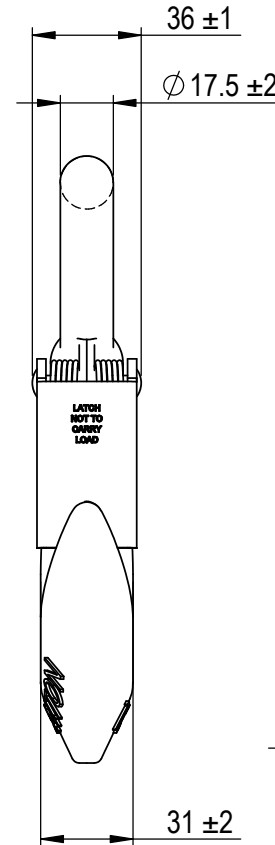

Green Pin® Hook E GR 8
 Group : P-6714A
 Part : HKK14A045
 WLL : 5.4t

Rev.	Description	Date	Drawn
A	drawing updated	2023/2/10	DL
0	First Issue	2020-2-1	DL

Copyright by Van Beest B.V. moreover this document is the property of Van Beest B.V. This document or any part of it may neither be made known, copied or multiplied, nor used for any purpose other than that for which it is specifically furnished, without the prior written consent of Van Beest B.V.

Title **Green Pin® Hook E GR 8**
Grade 8 large eye hook with safety latch

Remark
 P-6714A
 HKK14A045

P.O. Box 57, 3360 AB Sliedrecht (The Netherlands)
 Industrieweg 6, 3361 HJ Sliedrecht
 Tel. +31(0)184-413300 www.greenpin.com

Format **A4**
 Scale **1:2.5**

Drawing number **5954**
 Rev. **A**

We reserve the right to make amendments on specifications in this drawing without prior notification.