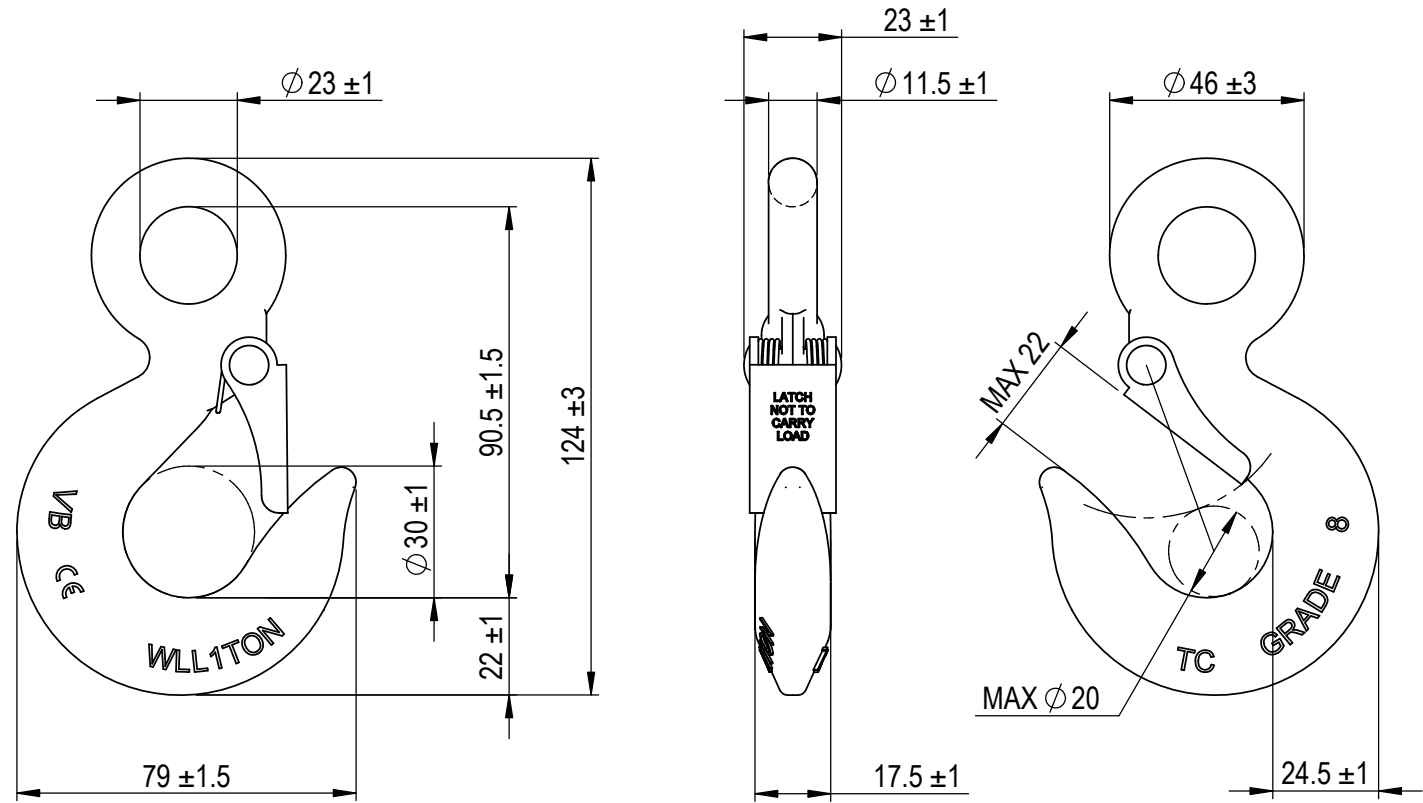

Eye Hook GR4
 Group : P-6714C
 Part : HKK14C010
 WLL : 1 t

Rev.	Description	Date	Drawn
A	drawing updated	2024/10/30	DL
0	First Issue	2020-2-1	DL

Copyright by Van Beest B.V. moreover this document is the property of Van Beest B.V. This document or any part of it may neither be made known, copied or multiplied, nor used for any purpose other than that for which it is specifically furnished, without the prior written consent of Van Beest B.V.

Title **Eye Hook GR4**
Grade 4 large eye hook with safety latch

Remark
 P-6714C
 HKK14C010

Green Pin
 P.O. Box 57, 3360 AB Sliedrecht (The Netherlands)
 Industrieweg 6, 3361 HJ Sliedrecht
 Tel. +31(0)184-413300 www.greenpin.com

Format	A4	
Scale	1:1.75	
Drawing number	5901	Rev.
		A

We reserve the right to make amendments on specifications in this drawing without prior notification.