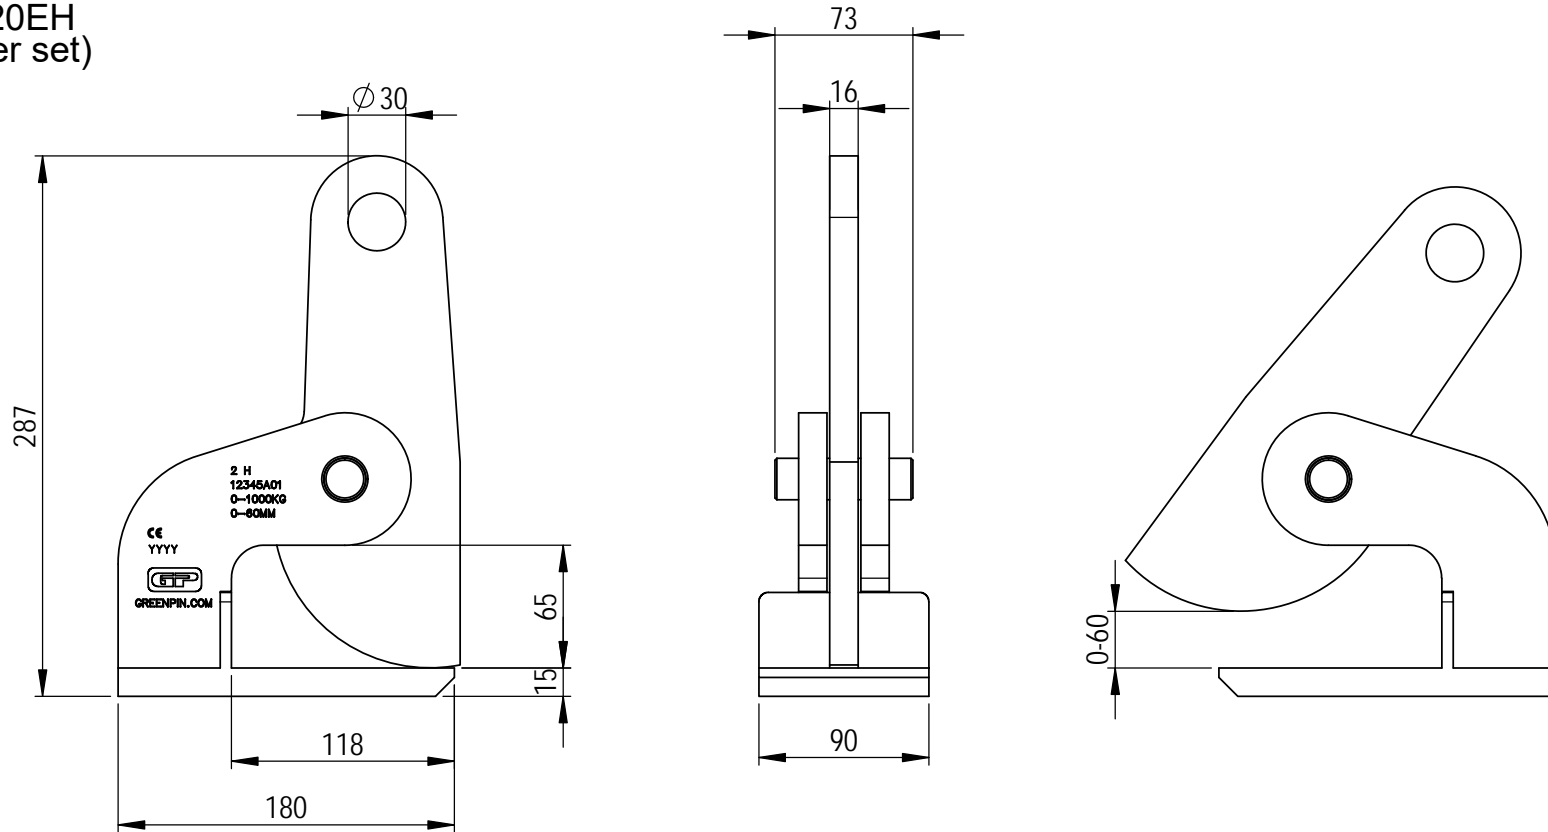

Green Pin® Lifting Clamp H-type

Group : P-6635

Part : PK020EH

WLL : 2t (per set)

0	First Issue	2022/4/1	DL
Rev.	Description	Date	Drawn
Copyright by Van Beest B.V. moreover this document is the property of Van Beest B.V. This document or any part of it may neither be made known, copied or multiplied, nor used for any purpose other than that for which it is specifically furnished, without the prior written consent of Van Beest B.V.			
Title <b>Green Pin® Lifting Clamp H-type</b> Plate clamp for horizontal transportation		Remark P-6635 PK020EH	

P.O. Box 57, 3360 AB Sliedrecht (The Netherlands)  
Industrieweg 6, 3361 HJ Sliedrecht  
Tel. +31(0)184-413300 www.greenpin.com

Format	A4	
Scale	1:4	
Drawing number	8275	Rev.
		0

We reserve the right to make amendments on specifications in this drawing without prior notification.