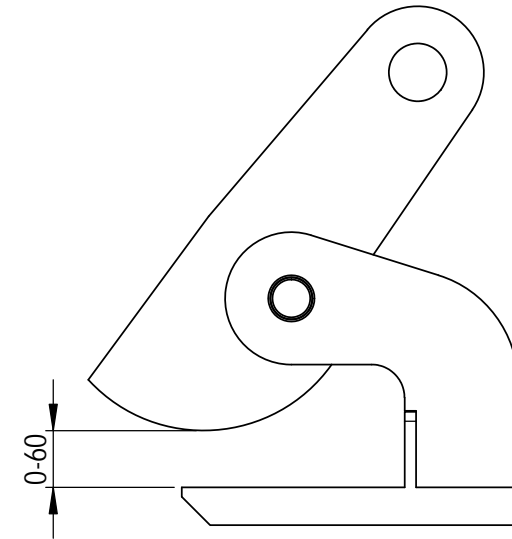

Green Pin® Lifting Clamp H-type

Group : P-6635

Part : PK030EH

WLL : 3t (per set)

0	First Issue	2022/4/1	DL
Rev.	Description	Date	Drawn
Copyright by Van Beest B.V. moreover this document is the property of Van Beest B.V. This document or any part of it may neither be made known, copied or multiplied, nor used for any purpose other than that for which it is specifically furnished, without the prior written consent of Van Beest B.V.			
Title Green Pin® Lifting Clamp H-type		Remark	
Plate clamp for horizontal transportation		P-6635 PK030EH	

P.O. Box 57, 3360 AB Sliedrecht (The Netherlands)
Industrieweg 6, 3361 HJ Sliedrecht
Tel. +31(0)184-413300 www.greenpin.com

Format	A4	
Scale	1:4	
Drawing number	8276	Rev.
		0

We reserve the right to make amendments on specifications in this drawing without prior notification.