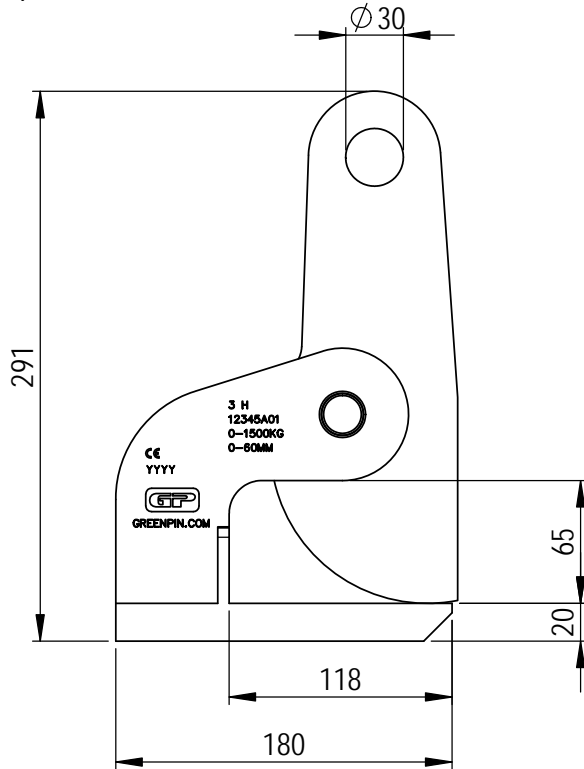

Green Pin® Lifting Clamp H-type

Group : P-6635

Part : PK030EH

WLL : 3t (per set)

0	First Issue	2022/4/1	DL
Rev.	Description	Date	Drawn
Copyright by Van Beest B.V. moreover this document is the property of Van Beest B.V. This document or any part of it may neither be made known, copied or multiplied, nor used for any purpose other than that for which it is specifically furnished, without the prior written consent of Van Beest B.V.			
Title Green Pin® Lifting Clamp H-type		Remark	
Plate clamp for horizontal transportation		P-6635 PK030EH	

P.O. Box 57, 3360 AB Sliedrecht (The Netherlands)
Industrieweg 6, 3361 HJ Sliedrecht
Tel. +31(0)184-413300 www.greenpin.com

Format	A4	
Scale	1:4	
Drawing number	8276	Rev.
		0

We reserve the right to make amendments on specifications in this drawing without prior notification.