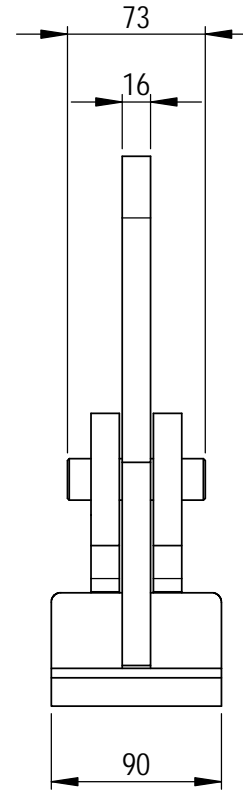

Green Pin® Lifting Clamp H-type

Group : P-6635

Part : PK030EH

WLL : 3t (per set)

0	First Issue	2022/4/1	DL
Rev.	Description	Date	Drawn
Copyright by Van Beest B.V. moreover this document is the property of Van Beest B.V. This document or any part of it may neither be made known, copied or multiplied, nor used for any purpose other than that for which it is specifically furnished, without the prior written consent of Van Beest B.V.			
Title Green Pin® Lifting Clamp H-type		Remark	
Plate clamp for horizontal transportation		P-6635 PK030EH	

P.O. Box 57, 3360 AB Sliedrecht (The Netherlands)
Industrieweg 6, 3361 HJ Sliedrecht
Tel. +31(0)184-413300 www.greenpin.com

Format	A4	
Scale	1:4	
Drawing number	8276	Rev.
		0

We reserve the right to make amendments on specifications in this drawing without prior notification.