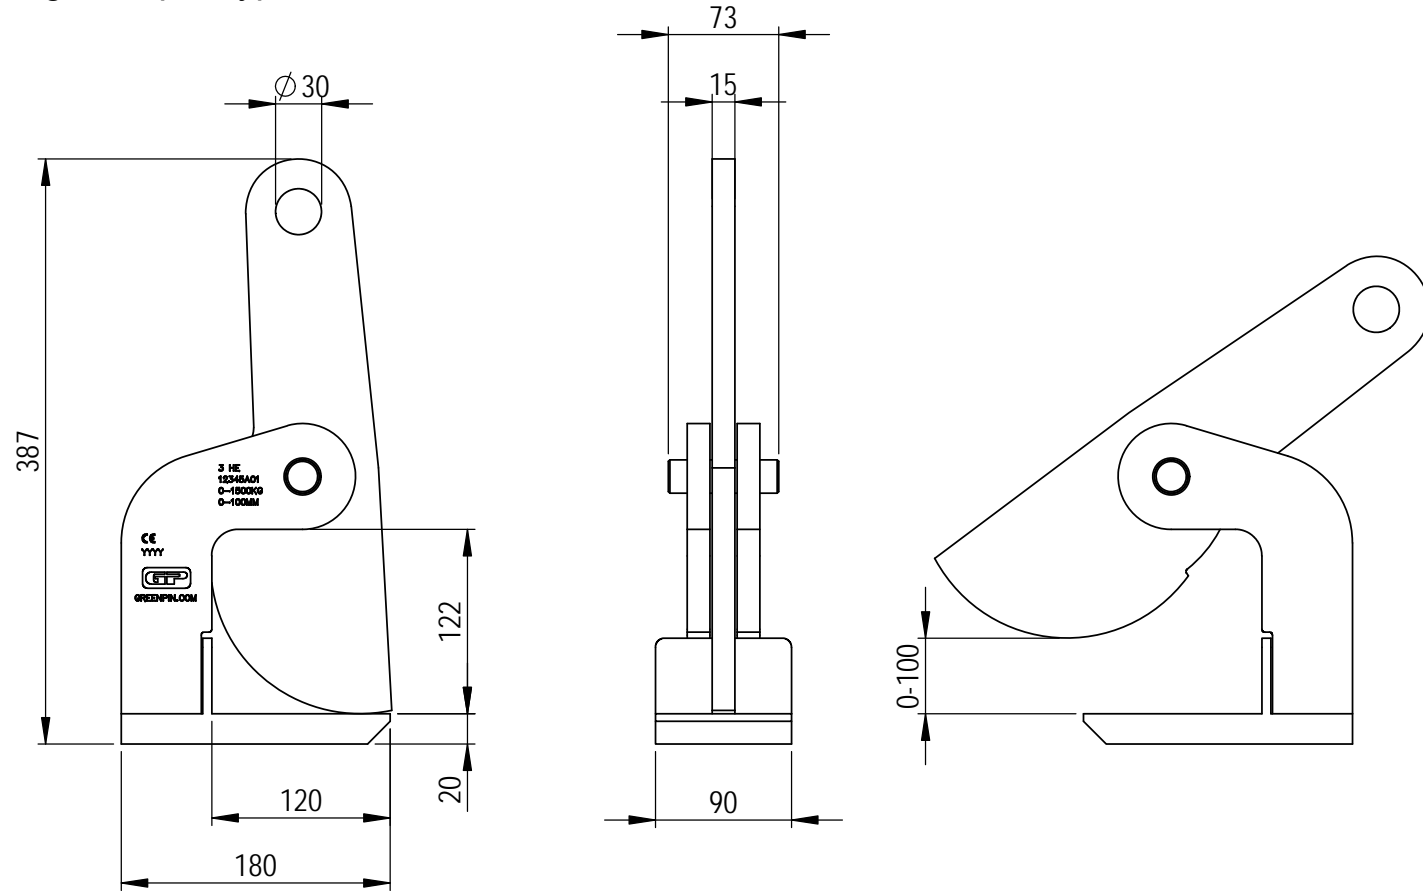

Green Pin BigMouth® Lifting Clamp H-type

Group: P-6636

Part : PK030EHS

WLL : 3t (per set)

0	First Issue	2022/4/1	DL
Rev.	Description	Date	Drawn
Copyright by Van Beest B.V. moreover this document is the property of Van Beest B.V. This document or any part of it may neither be made known, copied or multiplied, nor used for any purpose other than that for which it is specifically furnished, without the prior written consent of Van Beest B.V.			
Title Green Pin BigMouth® Lifting Clamp H-type Plate clamp with an enlarged opening for horizontal transportation		Remark P-6636 PK030EHS	

P.O. Box 57, 3360 AB Sliedrecht (The Netherlands)  
Industrieweg 6, 3361 HJ Sliedrecht  
Tel. +31(0)184-413300 www.greenpin.com

Format	A4	
Scale	1:5	
Drawing number		Rev.
8285		0

We reserve the right to make amendments on specifications in this drawing without prior notification.