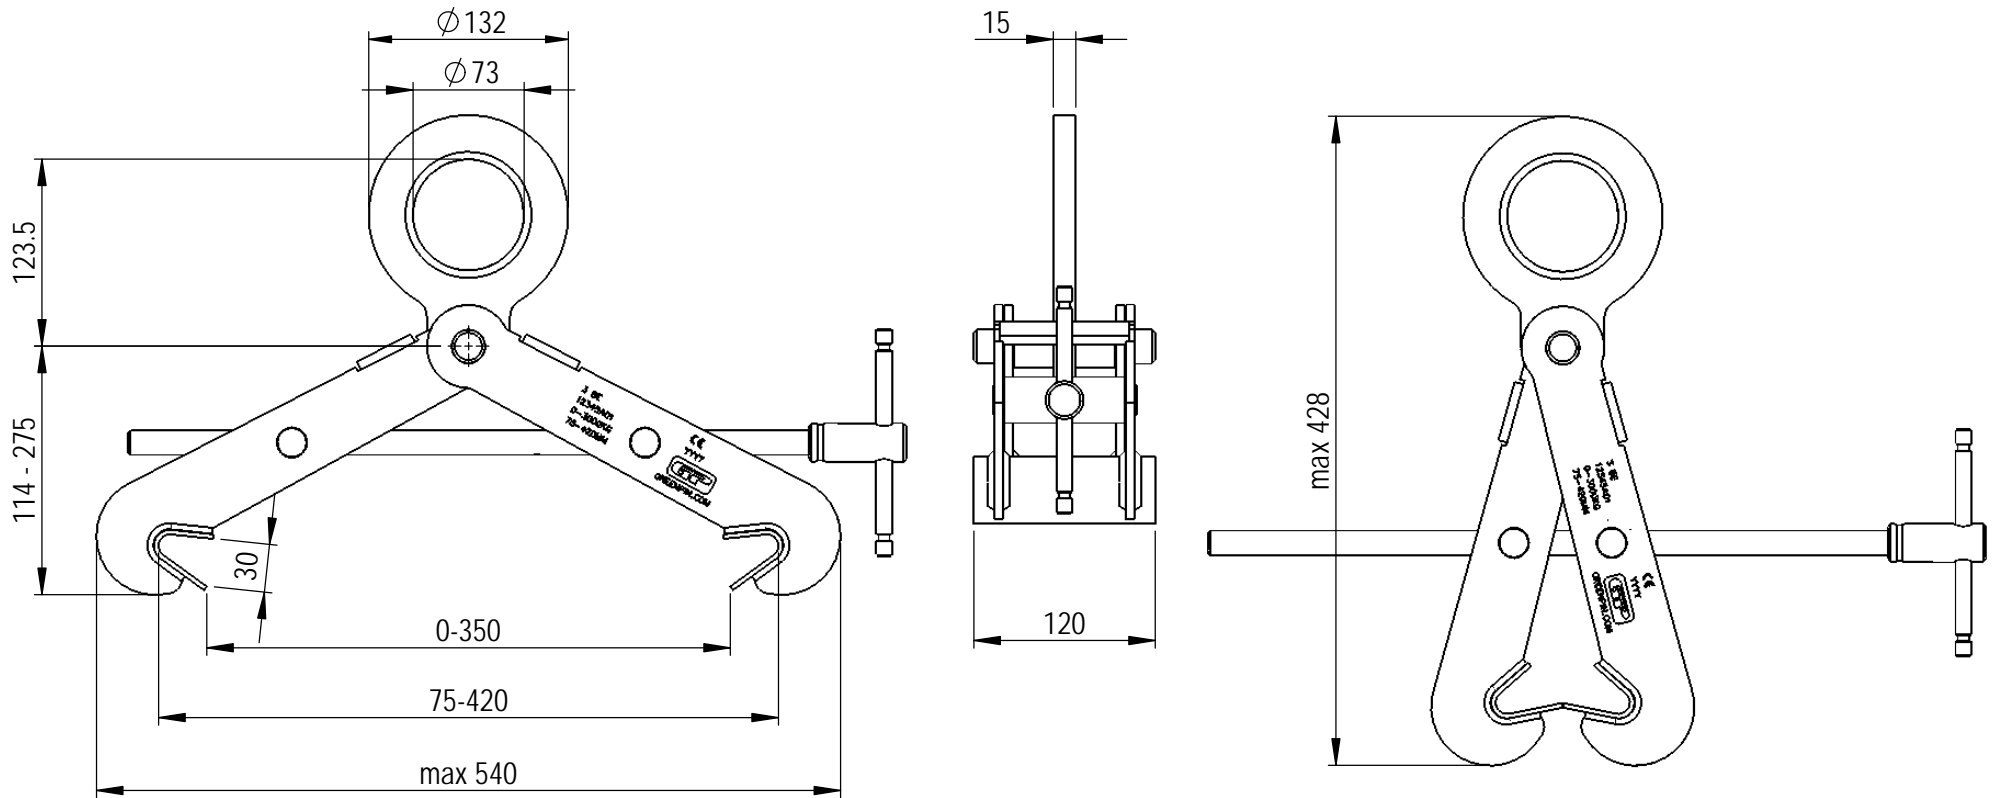

Green Pin BigMouth® Beam Lifting Clamp V-Type
 Group : P-6686
 Part : PK030ESVS
 WLL : 3t

0	First Issue	2022/4/1	DL
Rev.	Description	Date	Drawn
Copyright by Van Beest B.V. moreover this document is the property of Van Beest B.V. This document or any part of it may neither be made known, copied or multiplied, nor used for any purpose other than that for which it is specifically furnished, without the prior written consent of Van Beest B.V.			
Title Green Pin BigMouth® Beam Lifting Clamp V-Type Clamp with enlarged opening for vertical lifting and transportation of steel beams		Remark P-6686 PK030ESVS	

Green Pin®
 P.O. Box 57, 3360 AB Sliedrecht (The Netherlands)
 Industrieweg 6, 3361 HJ Sliedrecht
 Tel. +31(0)184-413300 www.greenpin.com

Format	A4	
Scale	1:5	
Drawing number	8306	Rev.
		0

We reserve the right to make amendments on specifications in this drawing without prior notification.