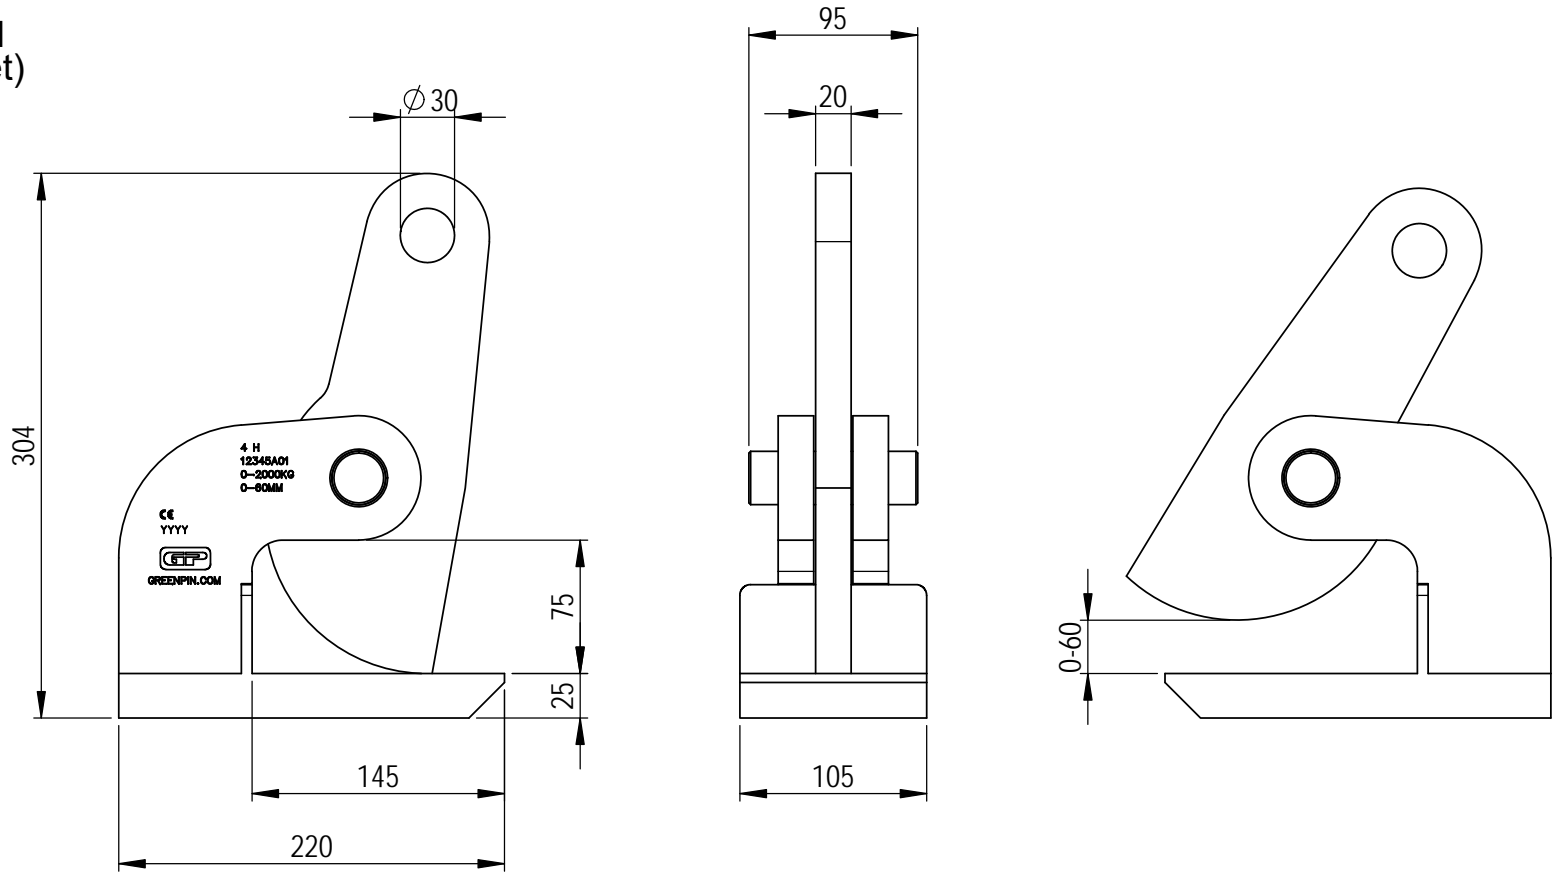

Green Pin® Lifting Clamp H-type

Group : P-6635

Part : PK040EH

WLL : 4t (per set)

0	First Issue	2022/4/1	DL
Rev.	Description	Date	Drawn
Copyright by Van Beest B.V. moreover this document is the property of Van Beest B.V. This document or any part of it may neither be made known, copied or multiplied, nor used for any purpose other than that for which it is specifically furnished, without the prior written consent of Van Beest B.V.			
Title Green Pin® Lifting Clamp H-type		Remark	
Plate clamp for horizontal transportation		P-6635 PK040EH	

Green Pin®

P.O. Box 57, 3360 AB Sliedrecht (The Netherlands)
Industrieweg 6, 3361 HJ Sliedrecht
Tel. +31(0)184-413300 www.greenpin.com

Format	A4	 
Scale	1:4.25	
Drawing number	8277	Rev.
		0

We reserve the right to make amendments on specifications in this drawing without prior notification.