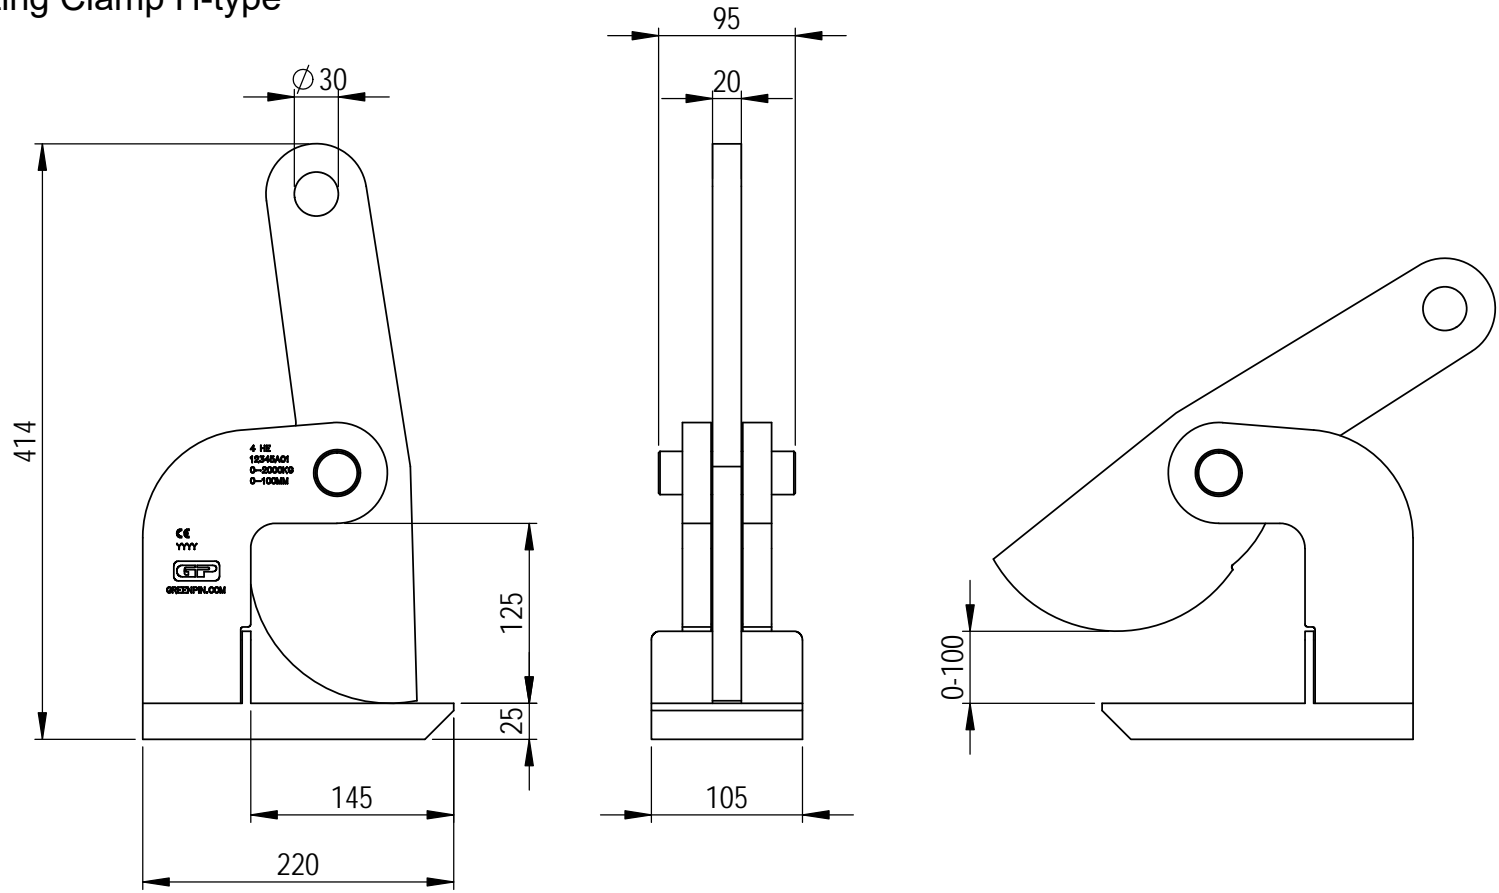

Green Pin BigMouth® Lifting Clamp H-type

Group: P-6636
 Part : PK040EHS
 WLL : 4t (per set)

0	First Issue	2022/4/1	DL
Rev.	Description	Date	Drawn
Copyright by Van Beest B.V. moreover this document is the property of Van Beest B.V. This document or any part of it may neither be made known, copied or multiplied, nor used for any purpose other than that for which it is specifically furnished, without the prior written consent of Van Beest B.V.			
Title Green Pin BigMouth® Lifting Clamp H-type		Remark	
Plate clamp with an enlarged opening for horizontal transportation		P-6636	
		PK040EHS	

Green Pin®

P.O. Box 57, 3360 AB Sliedrecht (The Netherlands)
 Industrieweg 6, 3361 HJ Sliedrecht
 Tel. +31(0)184-413300 www.greenpin.com

Format	A4	 
Scale	1:5.25	
Drawing number	8286	Rev.
		0

We reserve the right to make amendments on specifications in this drawing without prior notification.