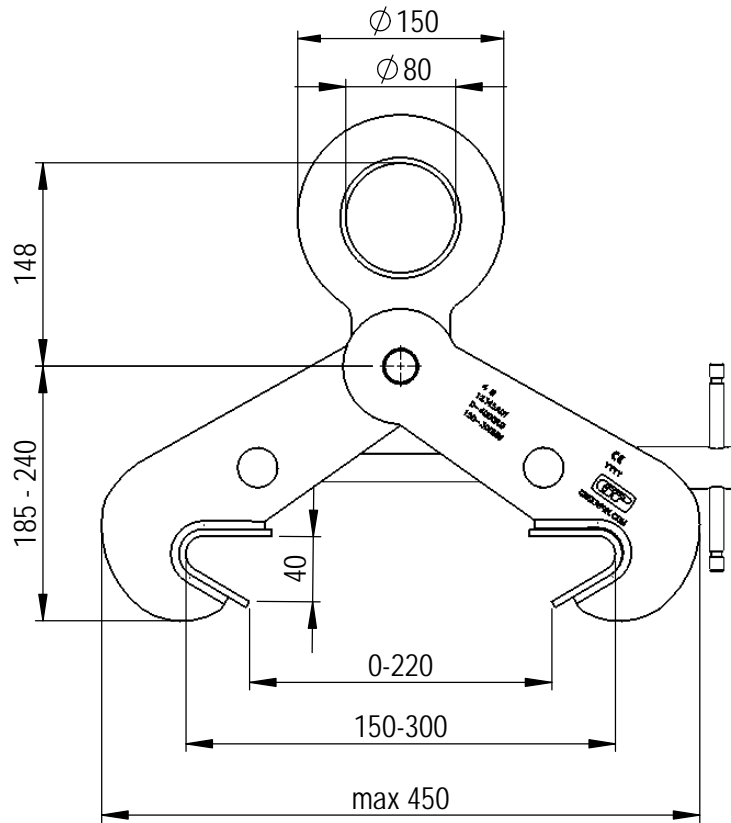

Green Pin® Beam Lifting Clamp V-Type

Group : P-6685

Part : PK040ESV

WLL : 4t

0	First Issue	2022/4/1	DL
Rev.	Description	Date	Drawn
Copyright by Van Beest B.V. moreover this document is the property of Van Beest B.V. This document or any part of it may neither be made known, copied or multiplied, nor used for any purpose other than that for which it is specifically furnished, without the prior written consent of Van Beest B.V.			
Title Green Pin® Beam Lifting Clamp V-Type		Remark	
Clamp for vertical lifting and transportation of steel beams		P-6685	
		PK040ESV	

P.O. Box 57, 3360 AB Sliedrecht (The Netherlands)
 Industrieweg 6, 3361 HJ Sliedrecht
 Tel. +31(0)184-413300 www.greenpin.com

Format	A4	
Scale	1:5.5	
Drawing number	8297	Rev.
		0

We reserve the right to make amendments on specifications in this drawing without prior notification.