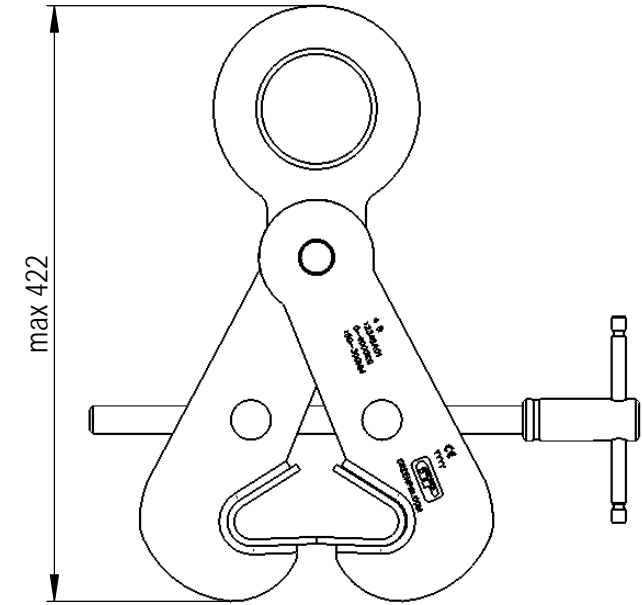

Green Pin® Beam Lifting Clamp V-Type

Group : P-6685

Part : PK040ESV

WLL : 4t

0	First Issue	2022/4/1	DL
Rev.	Description	Date	Drawn
Copyright by Van Beest B.V. moreover this document is the property of Van Beest B.V. This document or any part of it may neither be made known, copied or multiplied, nor used for any purpose other than that for which it is specifically furnished, without the prior written consent of Van Beest B.V.			
Title Green Pin® Beam Lifting Clamp V-Type		Remark	
Clamp for vertical lifting and transportation of steel beams		P-6685	
		PK040ESV	

P.O. Box 57, 3360 AB Sliedrecht (The Netherlands)
 Industrieweg 6, 3361 HJ Sliedrecht
 Tel. +31(0)184-413300 www.greenpin.com

Format	A4	
Scale	1:5.5	
Drawing number	8297	Rev.
		0

We reserve the right to make amendments on specifications in this drawing without prior notification.