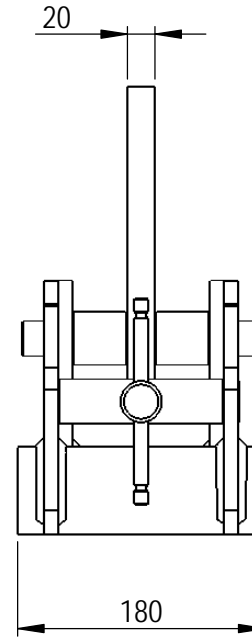

Green Pin® Beam Lifting Clamp V-Type

Group : P-6685

Part : PK040ESV

WLL : 4t

0	First Issue	2022/4/1	DL
Rev.	Description	Date	Drawn
Copyright by Van Beest B.V. moreover this document is the property of Van Beest B.V. This document or any part of it may neither be made known, copied or multiplied, nor used for any purpose other than that for which it is specifically furnished, without the prior written consent of Van Beest B.V.			
Title Green Pin® Beam Lifting Clamp V-Type		Remark	
Clamp for vertical lifting and transportation of steel beams		P-6685	
		PK040ESV	

P.O. Box 57, 3360 AB Sliedrecht (The Netherlands)
 Industrieweg 6, 3361 HJ Sliedrecht
 Tel. +31(0)184-413300 www.greenpin.com

Format	A4	
Scale	1:5.5	
Drawing number	8297	Rev.
		0

We reserve the right to make amendments on specifications in this drawing without prior notification.